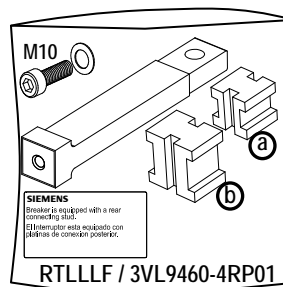

NOTE - These instructions do not purport to cover all details or variations in equipment, or to provide for every possible contingency to be met in connection with installation, operation or maintenance. Should further information be desired or should particular problems arise, which are not covered sufficiently for the purchaser's purposes, the matter should be referred to the local Siemens sales office. The contents of this instruction manual shall not become part of or modify any prior or existing agreement, commitment or relationship. The sales contract contains the entire obligation of Siemens. The warranty contained in the contract between the parties is the sole warranty of Siemens. Any statements contained herein do not create new warranties or modify the existing warranty.

Trademarks - Unless otherwise noted, all names identified by ® are registered trademarks of Siemens AG or Siemens Industry, Inc. The remaining trademarks in this publication may be trademarks whose use by third parties for their own purposes could violate the rights of the owner.