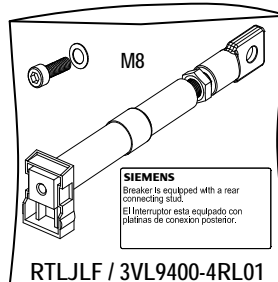

NOTE - These instructions do not purport to cover all details or variations in equipment, or to provide for every possible contingency to be met in connection with installation, operation or maintenance. Should further information be desired or should particular problems arise, which are not covered sufficiently for the purchaser's purposes, the matter should be referred to the local Siemens sales office. The contents of this instruction manual shall not become part of or modify any prior or existing agreement, commitment or relationship. The sales contract contains the entire obligation of Siemens. The warranty contained in the contract between the parties is the sole warranty of Siemens. Any statements contained herein do not create new warranties or modify the existing warranty.

Trademarks - Unless otherwise noted, all names identified by ® are registered trademarks of Siemens AG or Siemens Industry, Inc. The remaining trademarks in this publication may be trademarks whose use by third parties for their own purposes could violate the rights of the owner.