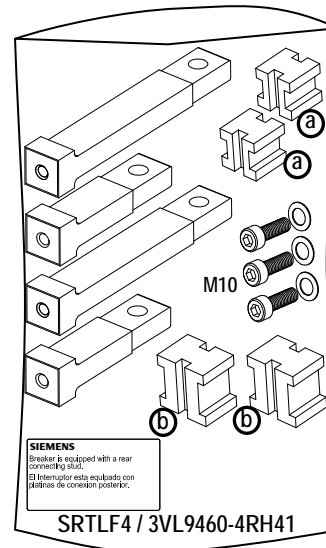

NOTE - These instructions do not purport to cover all details or variations in equipment, or to provide for every possible contingency to be met in connection with installation, operation or maintenance. Should further information be desired or should particular problems arise, which are not covered sufficiently for the purchaser's purposes, the matter should be referred to the local Siemens sales office. The contents of this instruction manual shall not become part of or modify any prior or existing agreement, commitment or relationship. The sales contract contains the entire obligation of Siemens. The warranty contained in the contract between the parties is the sole warranty of Siemens. Any statements contained herein do not create new warranties or modify the existing warranty.

Trademarks - Unless otherwise noted, all names identified by ® are registered trademarks of Siemens AG or Siemens Industry, Inc. The remaining trademarks in this publication may be trademarks whose use by third parties for their own purposes could violate the rights of the owner.