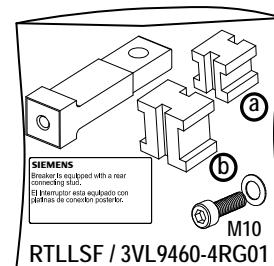

NOTE - These instructions do not purport to cover all details or variations in equipment, or to provide for every possible contingency to be met in connection with installation, operation or maintenance. Should further information be desired or should particular problems arise, which are not covered sufficiently for the purchaser's purposes, the matter should be referred to the local Siemens sales office. The contents of this instruction manual shall not become part of or modify any prior or existing agreement, commitment or relationship. The sales contract contains the entire obligation of Siemens. The warranty contained in the contract between the parties is the sole warranty of Siemens. Any statements contained herein do not create new warranties or modify the existing warranty.

Trademarks - Unless otherwise noted, all names identified by ® are registered trademarks of Siemens AG or Siemens Industry, Inc. The remaining trademarks in this publication may be trademarks whose use by third parties for their own purposes could violate the rights of the owner.