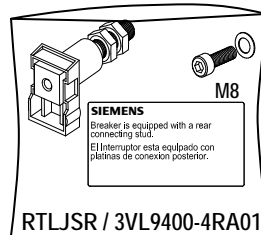

NOTE - These instructions do not purport to cover all details or variations in equipment, or to provide for every possible contingency to be met in connection with installation, operation or maintenance. Should further information be desired or should particular problems arise, which are not covered sufficiently for the purchaser's purposes, the matter should be referred to the local Siemens sales office. The contents of this instruction manual shall not become part of or modify any prior or existing agreement, commitment or relationship. The sales contract contains the entire obligation of Siemens. The warranty contained in the contract between the parties is the sole warranty of Siemens. Any statements contained herein do not create new warranties or modify the existing warranty.

Trademarks - Unless otherwise noted, all names identified by ® are registered trademarks of Siemens AG or Siemens Industry, Inc. The remaining trademarks in this publication may be trademarks whose use by third parties for their own purposes could violate the rights of the owner.