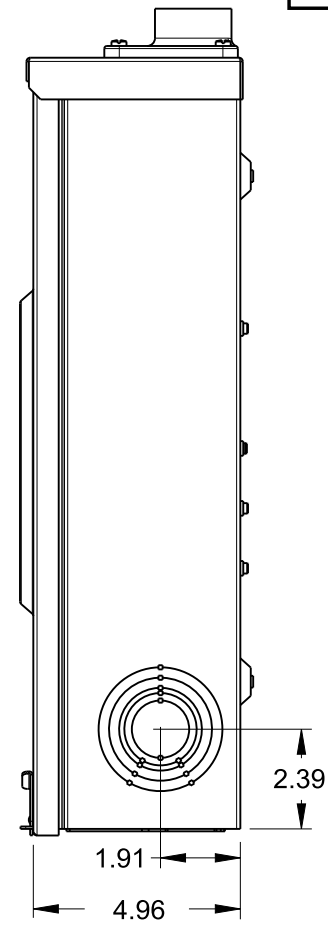

## Features and Ratings

- Ringless Type Meter Socket
- 125A Continuous, 125A Max.
- Outdoor Enclosure (NEMA Type 3R)
- Painted G90 STEEL
- 1 Phase, 3 Wire, 600V AC
- 5 Jaw, 6 O'clock 5th Jaw
- HQ Clamp Jaw Lever Bypass Meter Socket
- For Overhead or Underground Service
- RX Hub Opening with 1-1/4" HUB Installed
- Two Ground Lugs

### Accessories

- Meter Opening Cover Plate  
Cat No: H39968
- RX HUB KITS  
Cat No: H38597-2 (1.25")  
Cat No: H38598-2 (1.50")  
Cat No: H38599-2 (2.00")  
Cat No: H38600-2 (2.50")
- RX HUB KITS  
Cat No: EC38597 (1.25")  
Cat No: EC38598 (1.50")  
Cat No: EC38599 (2.00")  
Cat No: EC38600 (2.50")
- HUB COVER PLATE  
Cat No: H38595-1
- GROUND LUG KIT  
H6509991 #14-2 45 LB-IN

### Lugs, Wire Sizes and Torques

LOCATION	LUG SIZE	TORQUE
LINE*	#6-350 kcmil	275 LB-IN
LOAD*	#6-350 kcmil	275 LB-IN
NEUTRAL*	#6-350 kcmil	275 LB-IN
GROUND	#14-2	45 LB-IN

\* External Hex drive 1/2"  
\* Internal Hex drive 5/16"

**TALON**  
Meter Socket

Description:  
**125A Cont, 5 Jaw, HQ5, 600V AC,  
Painted G90 Steel**