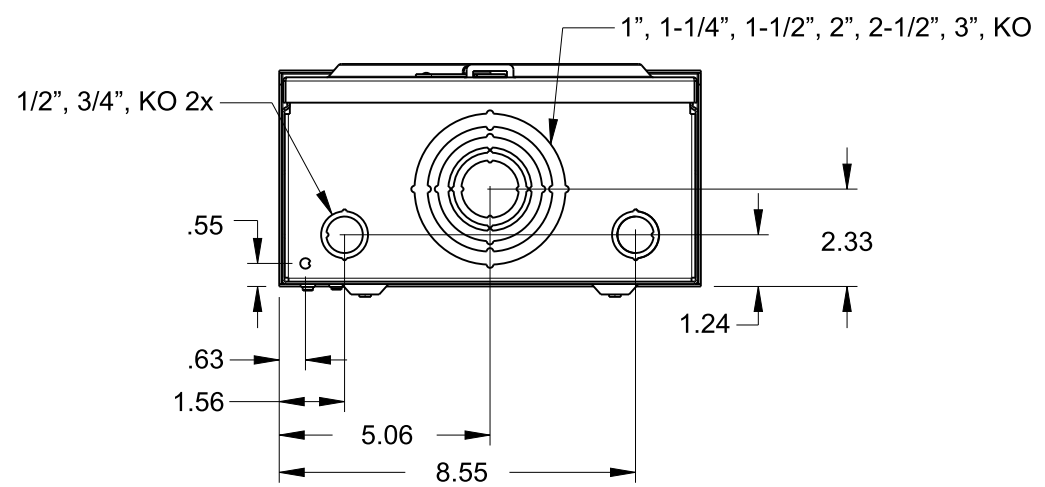

## Features and Ratings

- Ringless Type Meter Socket
- 125A Continuous, 125A Max.
- Outdoor Enclosure (NEMA Type 3R)
- Painted G90 STEEL
- 1 Phase, 3 Wire, 600V AC
- 5 Jaw, 6 O'clock 5th Jaw
- HQ Clamp Jaw Lever Bypass Meter Socket
- For Overhead or Underground Service
- RX Hub Opening with 1-1/4" HUB Installed
- Two Ground Lugs

### Accessories

- Meter Opening Cover Plate  
Cat No: H39968
- RX HUB KITS  
Cat No: H38597-2 (1.25")  
Cat No: H38598-2 (1.50")  
Cat No: H38599-2 (2.00")  
Cat No: H38600-2 (2.50")
- RX HUB KITS  
Cat No: EC38597 (1.25")  
Cat No: EC38598 (1.50")  
Cat No: EC38599 (2.00")  
Cat No: EC38600 (2.50")
- HUB COVER PLATE  
Cat No: H38595-1
- GROUND LUG KIT  
H6509991 #14-2 45 LB-IN

### Lugs, Wire Sizes and Torques

LOCATION	LUG SIZE	TORQUE
LINE*	#6-350 kcmil	275 LB-IN
LOAD*	#6-350 kcmil	275 LB-IN
NEUTRAL*	#6-350 kcmil	275 LB-IN
GROUND	#14-2	45 LB-IN

\* External Hex drive 1/2"  
\* Internal Hex drive 5/16"

**TALON**  
Meter Socket

Description:  
**125A Cont, 5 Jaw, HQ5, 600V AC,  
Painted G90 Steel**