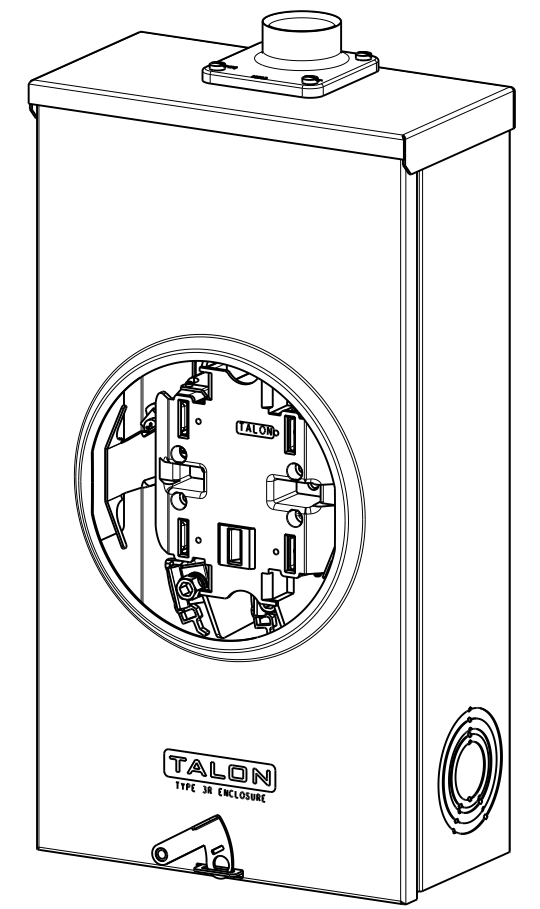

## Features and Ratings

- Ringless Type Meter Socket
- 125A Continuous, 125A Max.
- Outdoor Enclosure (NEMA Type 3R)
- Painted G90 STEEL
- 1 Phase, 3 Wire, 600V AC
- 5 Jaw, 6 O'clock 5th Jaw
- HQ Clamp Jaw Lever Bypass Meter Socket
- For Overhead or Underground Service
- RX Hub Opening with 1-1/4" HUB Installed
- Two Ground Lugs

RX HUB PROVISION

Retention Clips  
Can Be Discarded  
After Installation

Of  
Meter Socket

1", 1-1/4", 1-1/2", 2", 2-1/2", KO 3x

### Accessories

- Meter Opening Cover Plate  
Cat No: H39968
- RX HUB KITS  
Cat No: H38597-2 (1.25")  
Cat No: H38598-2 (1.50")  
Cat No: H38599-2 (2.00")  
Cat No: H38600-2 (2.50")
- RX HUB KITS  
Cat No: EC38597 (1.25")  
Cat No: EC38598 (1.50")  
Cat No: EC38599 (2.00")  
Cat No: EC38600 (2.50")
- HUB COVER PLATE  
Cat No: H38595-1
- GROUND LUG KIT  
H6509991 #14-2 45 LB-IN

**TALON**  
Meter Socket

Description:  
**125A Cont, 5 Jaw, HQ5, 600V AC,  
Painted G90 Steel**