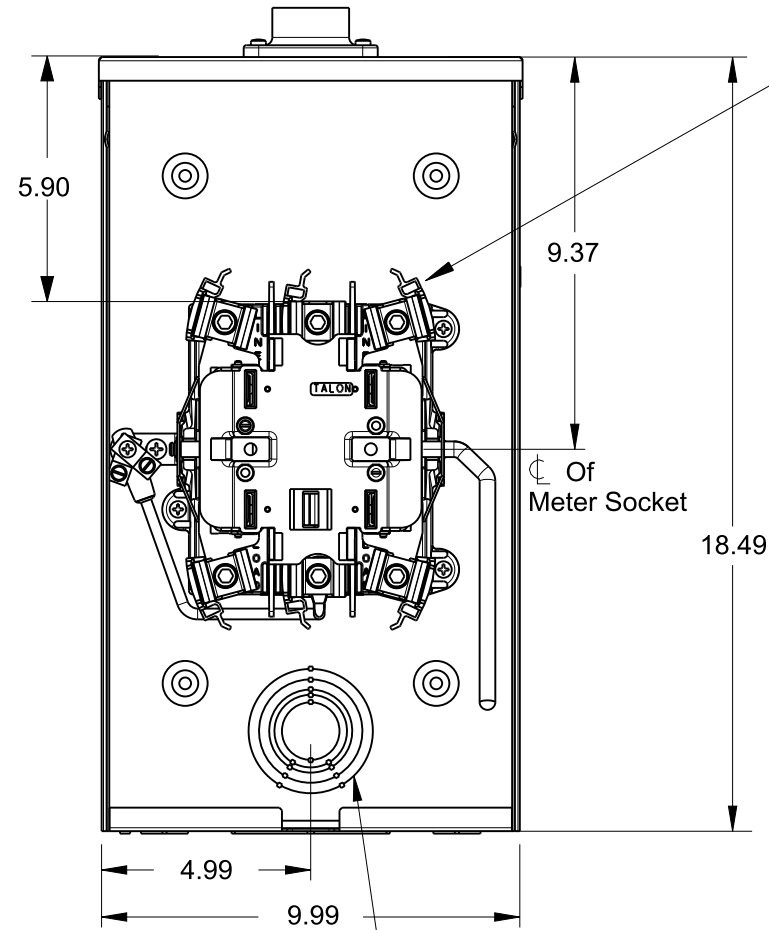

Retention Clips
Can Be Discarded
After Installation

Of
Meter Socket

1", 1-1/4", 1-1/2", 2", 2-1/2", KO 3x