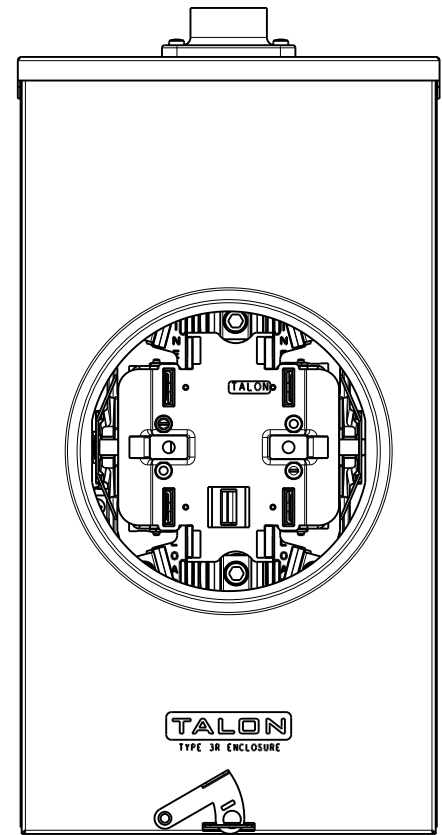

## Features and Ratings

- Ringless Type Meter Socket
- 125A Continuous, 125A Max.
- Outdoor Enclosure (NEMA Type 3R)
- Painted G90 STEEL
- 1 Phase, 3 Wire, 600V AC
- 5 Jaw, 6 O'clock 5th Jaw
- HQ Clamp Jaw Lever Bypass Meter Socket
- For Overhead or Underground Service
- RX Hub Opening with 1-1/4" HUB Installed
- Two Ground Lugs

RX HUB PROVISION

Retention Clips  
Can Be Discarded  
After Installation

Of  
Meter Socket

1", 1-1/4", 1-1/2", 2", 2-1/2", KO 3x

### Accessories

- Meter Opening Cover Plate  
Cat No: H39968
- RX HUB KITS  
Cat No: H38597-2 (1.25")  
Cat No: H38598-2 (1.50")  
Cat No: H38599-2 (2.00")  
Cat No: H38600-2 (2.50")
- RX HUB KITS  
Cat No: EC38597 (1.25")  
Cat No: EC38598 (1.50")  
Cat No: EC38599 (2.00")  
Cat No: EC38600 (2.50")
- HUB COVER PLATE  
Cat No: H38595-1
- GROUND LUG KIT  
H6509991 #14-2 45 LB-IN

**TALON**  
Meter Socket

Description:  
**125A Cont, 5 Jaw, HQ5, 600V AC,  
Painted G90 Steel**