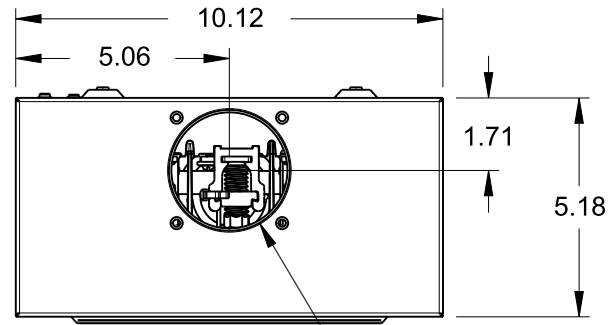

## Features and Ratings

- Ringless Type Meter Socket
- 125A Continuous, 125A Max.
- Outdoor Enclosure (NEMA Type 3R)
- Painted G90 STEEL
- 1 Phase, 3 Wire, 600V AC
- 5 Jaw, 6 O'clock 5th Jaw
- HQ Clamp Jaw Lever Bypass Meter Socket
- For Overhead or Underground Service
- RX Hub Opening with 1-1/4" HUB Installed
- Two Ground Lugs

RX HUB PROVISION

Retention Clips  
Can Be Discarded  
After Installation

Of  
Meter Socket

1", 1-1/4", 1-1/2", 2", 2-1/2", KO 3x

### Lugs, Wire Sizes and Torques

LOCATION	LUG SIZE	TORQUE
LINE*	#6-350 kcmil	275 LB-IN
LOAD*	#6-350 kcmil	275 LB-IN
NEUTRAL*	#6-350 kcmil	275 LB-IN
GROUND	#14-2	45 LB-IN

\* External Hex drive 1/2"  
\* Internal Hex drive 5/16"

**TALON**  
Meter Socket

Description:  
**125A Cont, 5 Jaw, HQ5, 600V AC,  
Painted G90 Steel**