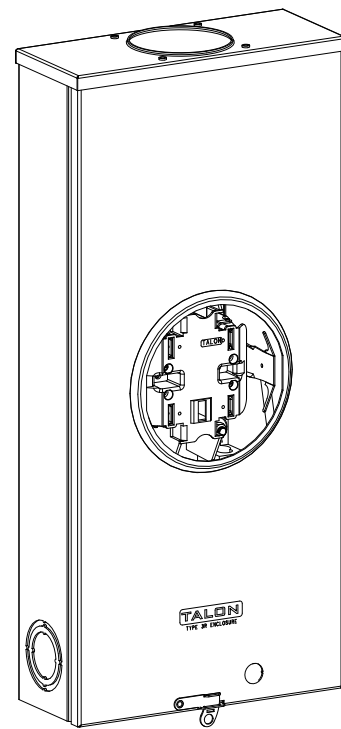

# Catalog Number: 47604-81GP

## Features and Ratings

- Ringless Type Meter Socket
- 320A Continuous, 400A Max., 600V AC
- Outdoor Enclosure (NEMA Type 3R)
- Painted G90 Steel Enclosure
- 1 Phase, 3 Wire, Commercial Socket
- 4 Jaw Meter Socket
- Meter Socket Type HQ-4SUT
- For Overhead & Underground Service
- HD Type Hub Opening
- Lever Bypass
- 7/8" Barrel Lock Provision w/Bracket

TYPE HD (LARGE) HUB OPENING

VIEW SHOWN WITH COVER REMOVED

## Accessories

CONDUIT HUBS (HD Type)	
TRADE SIZE	CATALOG No.
3 INCH	EC56856 or H56856-2
3-1/2 INCH	EC56857 or H56857-2
4 INCH	EC56858 or H56858-2
Hub Cover Plate	EC56933 or H56933S

Meter Opening Cover Plate  
Cat No: H659-0162  
5th Jaw Kit  
Cat. No: H35815-3