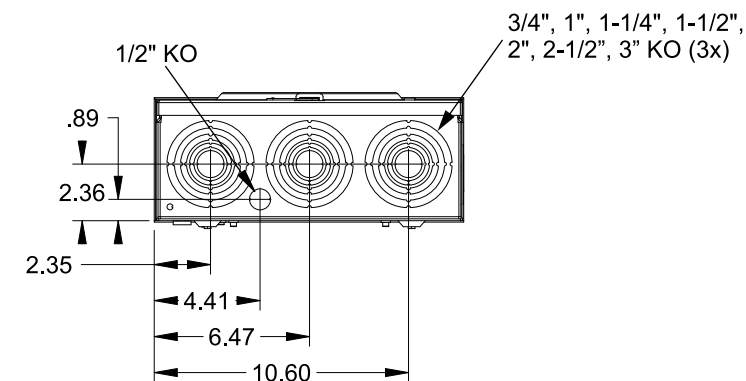

## Features and Ratings

- Ringless Type Meter Socket
- 320A Continuous, 400A Max., 600V AC
- Outdoor Enclosure (NEMA Type 3R)
- Painted G90 Steel Enclosure
- 1 Phase, 3 Wire, Commercial Socket
- 4 Jaw Meter Socket
- Meter Socket Type HQ-4SUT
- For Overhead & Underground Service
- HD Type Hub Opening
- Lever Bypass
- 7/8" Barrel Lock Provision w/Bracket

TYPE HD (LARGE) HUB OPENING

VIEW SHOWN WITH COVER REMOVED

## Accessories

CONDUIT HUBS (HD Type)	
TRADE SIZE	CATALOG No.
3 INCH	EC56856 or H56856-2
3-1/2 INCH	EC56857 or H56857-2
4 INCH	EC56858 or H56858-2
Hub Cover Plate	EC56933 or H56933S

Meter Opening Cover Plate  
Cat No: H659-0162  
5th Jaw Kit  
Cat. No: H35815-3

## Connectors, Wire Sizes and Torques

CONNECTOR	PART No.	WIRE SIZE	HEX DRIVE	TORQUE
LINE/LOAD/NEUTRAL	60162	#4-600 kcmil/ (2) 1/0-250 kcmil	3/8"	375 IN-LBS.
GROUND	67554A	#14 - 2/0 AWG	..	50 IN-LBS.

© 2019 Copyright Siemens Industry, Inc.