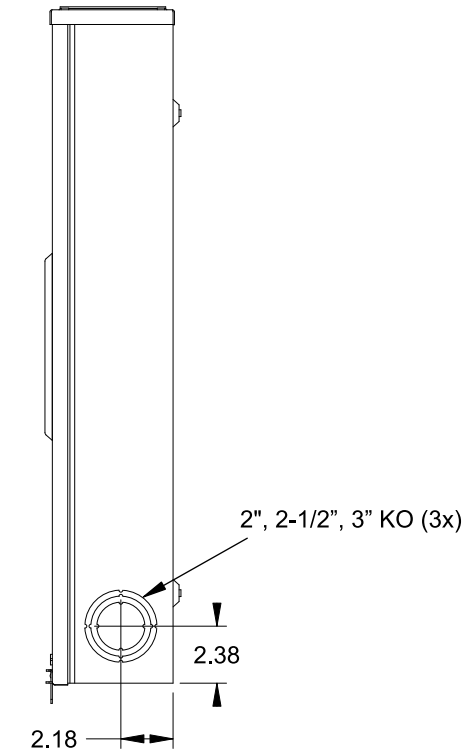

## Features and Ratings

- Ringless Type Meter Socket
- 320A Continuous, 400A Max., 600V AC
- Outdoor Enclosure (NEMA Type 3R)
- Painted G90 Steel Enclosure
- 1 Phase, 3 Wire, Commercial Socket
- 4 Jaw Meter Socket
- Meter Socket Type HQ-4SUT
- For Overhead & Underground Service
- HD Type Hub Opening
- Lever Bypass
- 7/8" Barrel Lock Provision w/Bracket

TYPE HD (LARGE) HUB OPENING

VIEW SHOWN WITH COVER REMOVED

## Accessories

CONDUIT HUBS (HD Type)	
TRADE SIZE	CATALOG No.
3 INCH	EC56856 or H56856-2
3-1/2 INCH	EC56857 or H56857-2
4 INCH	EC56858 or H56858-2
Hub Cover Plate	EC56933 or H56933S

Meter Opening Cover Plate  
Cat No: H659-0162  
5th Jaw Kit  
Cat. No: H35815-3

## Connectors, Wire Sizes and Torques

CONNECTOR	PART No.	WIRE SIZE	HEX DRIVE	TORQUE
LINE/LOAD/NEUTRAL	60162	#4-600 kcmil/ (2) 1/0-250 kcmil	3/8"	375 IN-LBS.
GROUND	67554A	#14 - 2/0 AWG	..	50 IN-LBS.

© 2019 Copyright Siemens Industry, Inc.