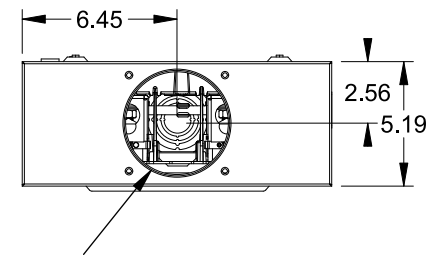

## Features and Ratings

- Ringless Type Meter Socket
- 320A Continuous, 400A Max., 600V AC
- Outdoor Enclosure (NEMA Type 3R)
- Painted G90 Steel Enclosure
- 1 Phase, 3 Wire, Commercial Socket
- 4 Jaw Meter Socket
- Meter Socket Type HQ-4SUT
- For Overhead & Underground Service
- HD Type Hub Opening
- Lever Bypass
- 7/8" Barrel Lock Provision w/Bracket

## Accessories

CONDUIT HUBS (HD Type)	
TRADE SIZE	CATALOG No.
3 INCH	EC56856 or H56856-2
3-1/2 INCH	EC56857 or H56857-2
4 INCH	EC56858 or H56858-2
Hub Cover Plate	EC56933 or H56933S

Meter Opening Cover Plate  
Cat No: H659-0162  
5th Jaw Kit  
Cat. No: H35815-3

## Connectors, Wire Sizes and Torques

CONNECTOR	PART No.	WIRE SIZE	HEX DRIVE	TORQUE
LINE/LOAD/NEUTRAL	60162	#4-600 kcmil/ (2) 1/0-250 kcmil	3/8"	375 IN-LBS.
GROUND	67554A	#14 - 2/0 AWG	..	50 IN-LBS.

© 2019 Copyright Siemens Industry, Inc.

**TALON**  
**Meter Socket**

Description: **320A Cont, 4 Jaw, HQ-4SUT, 600V AC, Painted Steel Enclosure**

KAM 4/15/19 DO NOT SCALE DRAWING Dwg No: **47604-81GP**