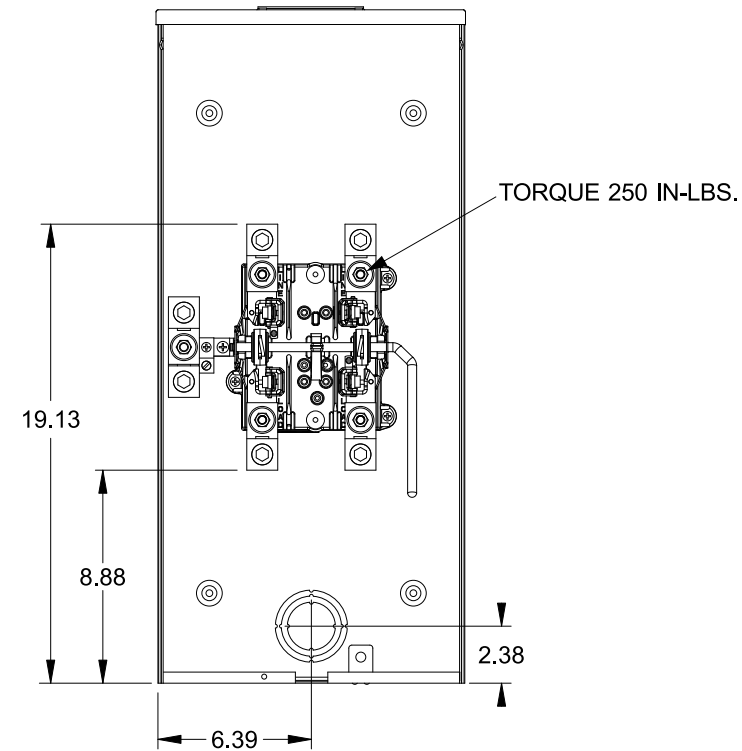

## Features and Ratings

- Ringless Type Meter Socket
- 320A Continuous, 400A Max., 600V AC
- Outdoor Enclosure (NEMA Type 3R)
- Painted G90 Steel Enclosure
- 1 Phase, 3 Wire, Commercial Socket
- 4 Jaw Meter Socket
- Meter Socket Type HQ-4SUT
- For Overhead & Underground Service
- HD Type Hub Opening
- Lever Bypass
- 7/8" Barrel Lock Provision w/Bracket

TYPE HD (LARGE) HUB OPENING

VIEW SHOWN WITH COVER REMOVED

## Accessories

CONDUIT HUBS (HD Type)	
TRADE SIZE	CATALOG No.
3 INCH	EC56856 or H56856-2
3-1/2 INCH	EC56857 or H56857-2
4 INCH	EC56858 or H56858-2
Hub Cover Plate	EC56933 or H56933S

Meter Opening Cover Plate  
Cat No: H659-0162  
5th Jaw Kit  
Cat. No: H35815-3

## Connectors, Wire Sizes and Torques

CONNECTOR	PART No.	WIRE SIZE	HEX DRIVE	TORQUE
LINE/LOAD/NEUTRAL	60162	#4-600 kcmil/ (2) 1/0-250 kcmil	3/8"	375 IN-LBS.
GROUND	67554A	#14 - 2/0 AWG	..	50 IN-LBS.

© 2019 Copyright Siemens Industry, Inc.