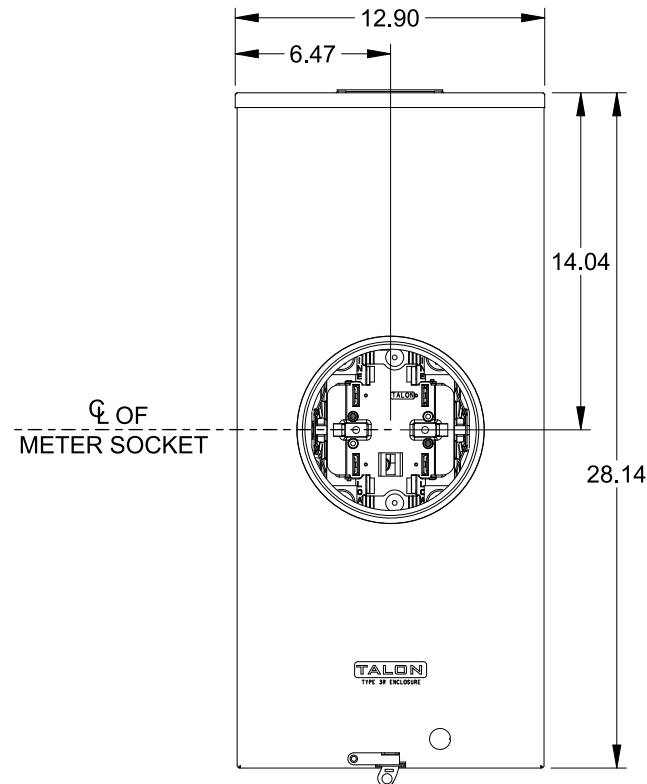

Catalog Number: 47604-81GP

Features and Ratings

- Ringless Type Meter Socket
- 320A Continuous, 400A Max., 600V AC
- Outdoor Enclosure (NEMA Type 3R)
- Painted G90 Steel Enclosure
- 1 Phase, 3 Wire, Commercial Socket
- 4 Jaw Meter Socket
- Meter Socket Type HQ-4SUT
- For Overhead & Underground Service
- HD Type Hub Opening
- Lever Bypass
- 7/8" Barrel Lock Provision w/Bracket

Accessories

CONDUIT HUBS (HD Type)	
TRADE SIZE	CATALOG No.
3 INCH	EC56856 or H56856-2
3-1/2 INCH	EC56857 or H56857-2
4 INCH	EC56858 or H56858-2
Hub Cover Plate	EC56933 or H56933S

Meter Opening Cover Plate
Cat No: H659-0162
5th Jaw Kit
Cat. No: H35815-3

Connectors, Wire Sizes and Torques

CONNECTOR	PART No.	WIRE SIZE	HEX DRIVE	TORQUE
LINE/LOAD/NEUTRAL	60162	#4-600 kcmil/ (2) 1/0-250 kcmil	3/8"	375 IN-LBS.
GROUND	67554A	#14 - 2/0 AWG	..	50 IN-LBS.

© 2019 Copyright Siemens Industry, Inc.

TALON
Meter Socket

Description: **320A Cont, 4 Jaw, HQ-4SUT, 600V AC, Painted Steel Enclosure**

KAM 4/15/19 DO NOT SCALE DRAWING Dwg No: **47604-81GP**