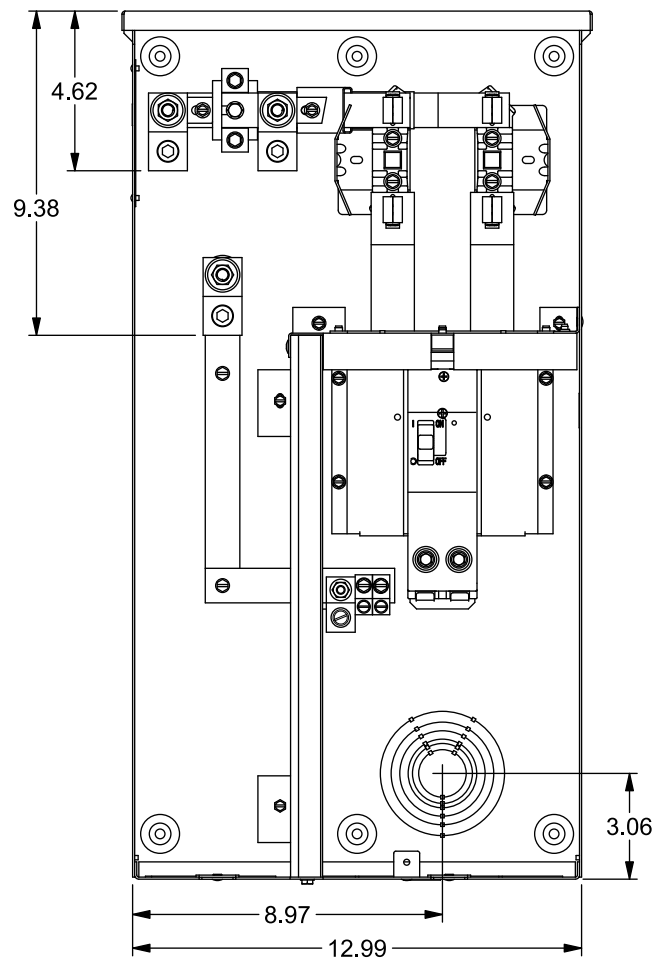

## Features and Ratings

- Ringless Type Meter Cover
- 1 Phase, 3 Wire, 120/240V AC Max.
- 200A Main Breaker Factory Installed
- 4 Jaw, 200A Continuous Meter Socket Rating
- 10,000 AIC Max. Rated (See Wiring Diagram for Details)
- Underground Service Only
- Outdoor NEMA Type 3R,  
Painted G90 Steel Enclosure

## Accessories

Description	Cat. No.
5th Jaw	EC5J2
Lug Kit for parallel conductors	H58022

## Schematic, Torques & Wire Sizes

Terminal	Wire Size	Torque
A, B, & N1	#6-350 kcmil	275 lb-in
N2	#4-300 kcmil	275 lb-in
N3, N4	#4-2 AWG	50 lb-in
H58022	#6-250 kcmil	275 lb-in

**MAIN BREAKER TERMINALS**  
See markings on breaker for torque requirements and conductor rating.