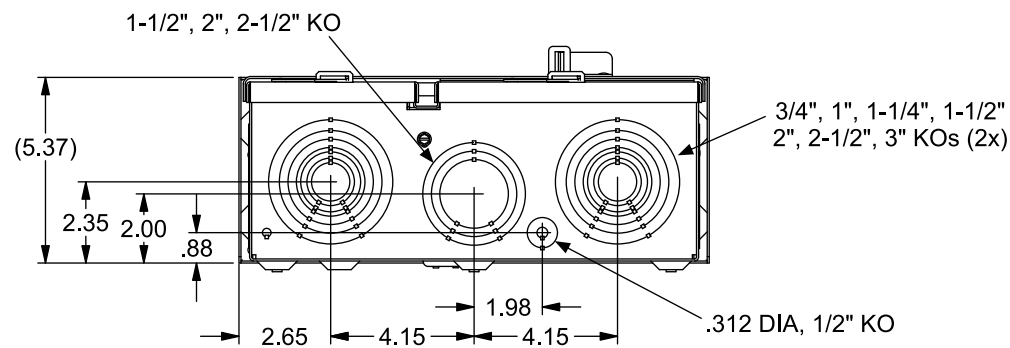

**View Shown with Covers
and Deadfront Removed**

Accessories

Description	Cat. No.
5th Jaw	EC5J2
Lug Kit for parallel conductors	H58022