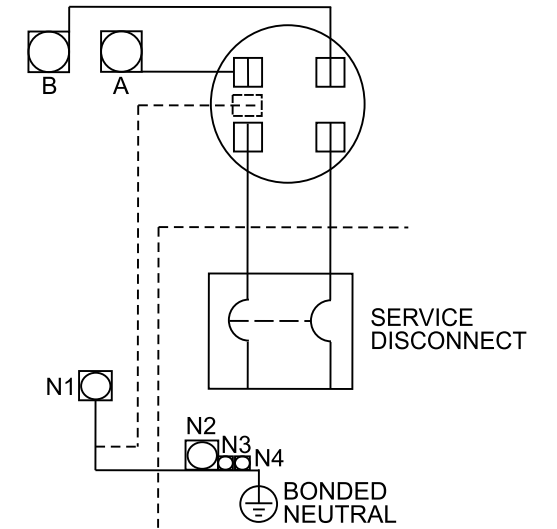

Schematic, Torques & Wire Sizes

Terminal	Wire Size	Torque
A, B, & N1	#6-350 kcmil	275 lb-in
N2	#4-300 kcmil	275 lb-in
N3, N4	#4-2 AWG	50 lb-in
H58022	#6-250 kcmil	275 lb-in

MAIN BREAKER TERMINALS
See markings on breaker for torque requirements and conductor rating.

© 2018 Copyright Siemens Industry, Inc.

TALON

Outdoor Combination Metering

Description: **200A, 4 Jaw, UG Service, Ringless, Outdoor, Painted Steel Enclosure**

KAM 8/20/18 | DO NOT SCALE DRAWING | Dwg No: **UAB877-200**