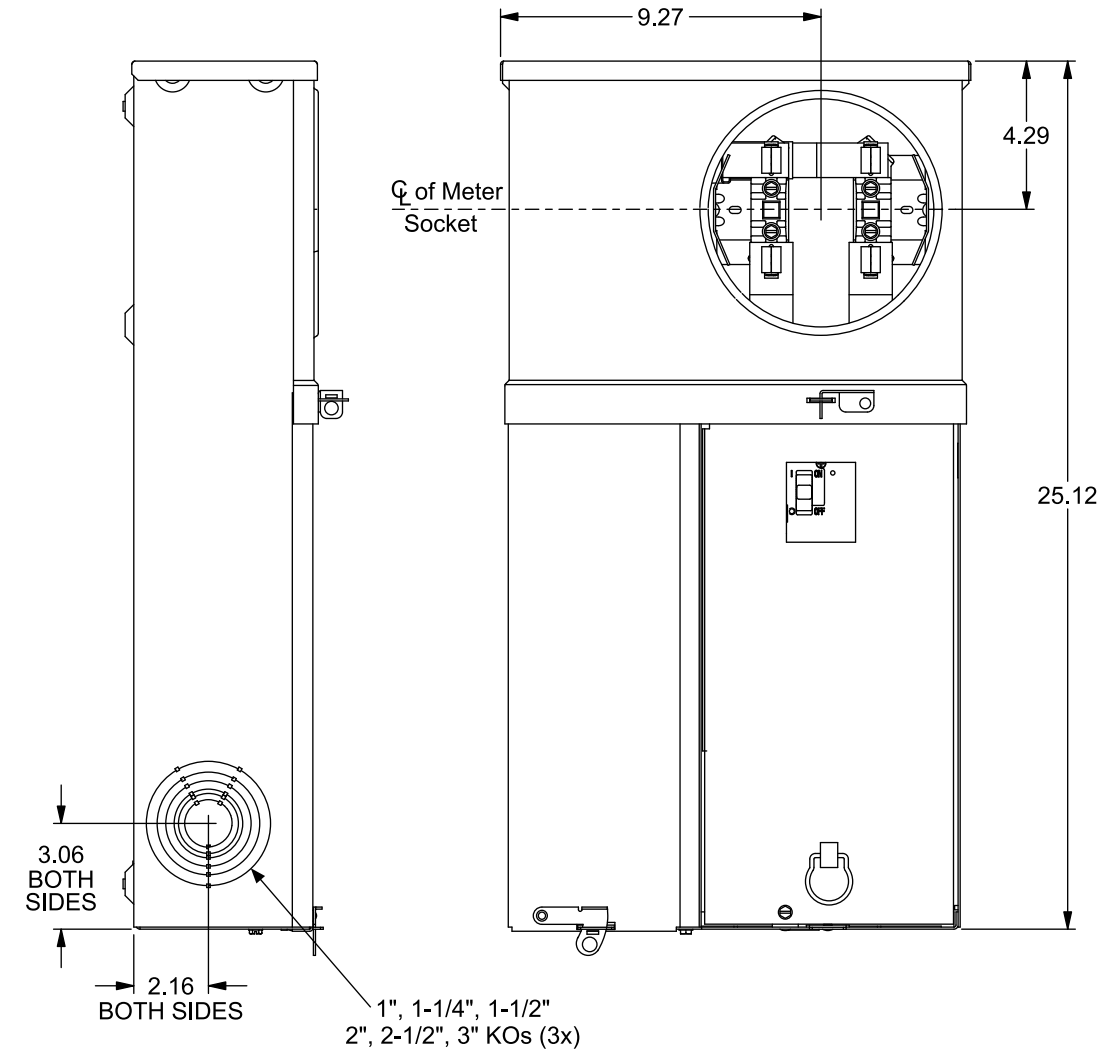

Catalog Number: UAB877-200

Features and Ratings

- Ringless Type Meter Cover
- 1 Phase, 3 Wire, 120/240V AC Max.
- 200A Main Breaker Factory Installed
- 4 Jaw, 200A Continuous Meter Socket Rating
- 10,000 AIC Max. Rated (See Wiring Diagram for Details)
- Underground Service Only
- Outdoor NEMA Type 3R,
  Painted G90 Steel Enclosure

**View Shown with
Cover Removed**