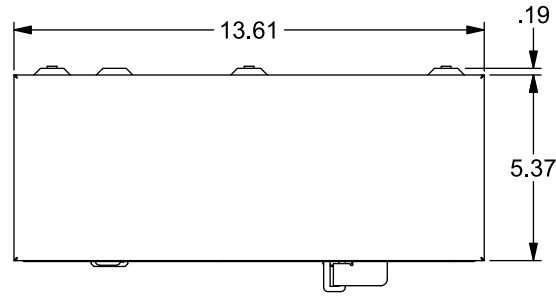

Catalog Number: UAB877-200

Features and Ratings

- Ringless Type Meter Cover
- 1 Phase, 3 Wire, 120/240V AC Max.
- 200A Main Breaker Factory Installed
- 4 Jaw, 200A Continuous Meter Socket Rating
- 10,000 AIC Max. Rated (See Wiring Diagram for Details)
- Underground Service Only
- Outdoor NEMA Type 3R,
  Painted G90 Steel Enclosure

**View Shown with
Cover Removed**