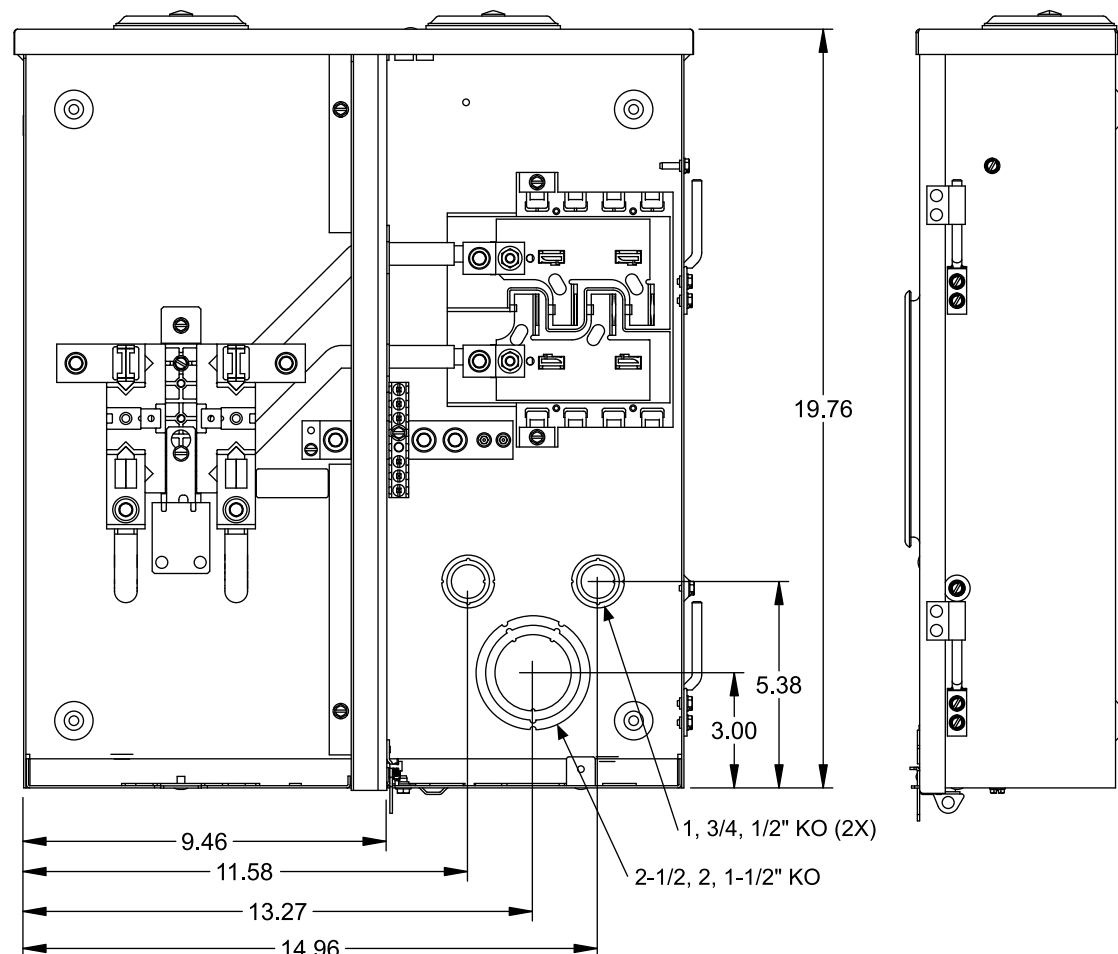

Catalog Number: MM0406L1200H

Features and Ratings

- Outdoor Enclosure (NEMA Type 3R)
- 4 Jaw Meter Socket, Ring Type Meter Cover
- Meter Socket Rating: 200A Continuous
- 200A Max., 1 Phase, 3 Wire, 120/240V~
- (4) 1" Spaces, (6) Circuits Max.
- 22,000 AIC Max. Rated (See Wiring Diagram for Details)
- Uses RX Type Hubs (Top), HC Type Hubs (Bottom)
- Overhead or Underground Service Entrance

View Shown Without Door, Cover

View Shown Without Door, Cover, Deadfront

Accessories, Torques & Wire Sizes

Trade size (in)	Catalog number
<i>RX Type Hub (top endwall)</i>	
1 1/4"	EC38597
1 1/2"	EC38598
2"	EC38599
2 1/2"	EC38600
RX Cover Plate	EC38595
<i>HC Type Hub (bottom endwall)</i>	
2"	ECHC200
2 1/2"	ECHC250
3"	ECHC300

Accessories:	Cat. No.
Filler Plate	ECQF3

Schematic

Terminal	Wire Size	Torque
A, B	250kcmil - #6	275 lb-in
N1	#2 - #3	50 lb-in
	#4 - #6	45 lb-in
	#8	40 lb-in
	#10 - #14	35 lb-in
N2	250kcmil - #6	275 lb-in
N3	250kcmil - #4	275 lb-in
Neutral Bar	1/0 - #14	120 lb-in
	#10 - #14 CU/ #10 - #12 AL	20 lb-in
	#8	25 lb-in
	#6 - #4	35 lb-in
Branch Breaker	See Markings on Breaker	

© 2018 Copyright Siemens Industry, Inc.

SIEMENS
Siemens Industry, Inc.

Meter Load Center Combination

Description: **200A Max, 4 Spaces/6 Circuits Max, OH/UG, Ring Type**

KAM 12/12/18 Fam D DO NOT SCALE DRAWING Dwg. No. **MM0406L1200H**