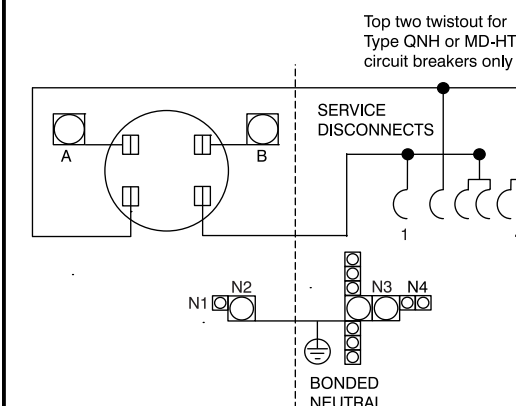

Catalog Number: MM0406L1200H

Features and Ratings

- Outdoor Enclosure (NEMA Type 3R)
- 4 Jaw Meter Socket, Ring Type Meter Cover
- Meter Socket Rating: 200A Continuous
- 200A Max., 1 Phase, 3 Wire, 120/240V~
- (4) 1" Spaces, (6) Circuits Max.
- 22,000 AIC Max. Rated (See Wiring Diagram for Details)
- Uses RX Type Hubs (Top), HC Type Hubs (Bottom)
- Overhead or Underground Service Entrance

View Shown Without Door, Cover

View Shown Without Door, Cover, Deadfront

Accessories, Torques & Wire Sizes

Trade size (in)	Catalog number
<i>RX Type Hub (top endwall)</i>	
1 1/4"	EC38597
1 1/2"	EC38598
2"	EC38599
2 1/2"	EC38600
RX Cover Plate	EC38595
<i>HC Type Hub (bottom endwall)</i>	
2"	ECHC200
2 1/2"	ECHC250
3"	ECHC300

Accessories:	Cat. No.
Filler Plate	ECQF3

Schematic

Terminal	Wire Size	Torque
A, B	250kcmil - #6	275 lb-in
N1	#2 - #3	50 lb-in
	#4 - #6	45 lb-in
	#8	40 lb-in
	#10 - #14	35 lb-in
N2	250kcmil - #6	275 lb-in
N3	250kcmil - #4	275 lb-in
Neutral Bar	1/0 - #14	120 lb-in
	#10 - #14 CU/ #10 - #12 AL	20 lb-in
	#8	25 lb-in
	#6 - #4	35 lb-in
Branch Breaker	See Markings on Breaker	

© 2018 Copyright Siemens Industry, Inc.

SIEMENS
Siemens Industry, Inc.

Meter Load Center Combination

Description: **200A Max, 4 Spaces/6 Circuits Max, OH/UG, Ring Type**

KAM 12/12/18 Fam D DO NOT SCALE DRAWING Dwg. No. **MM0406L1200H**