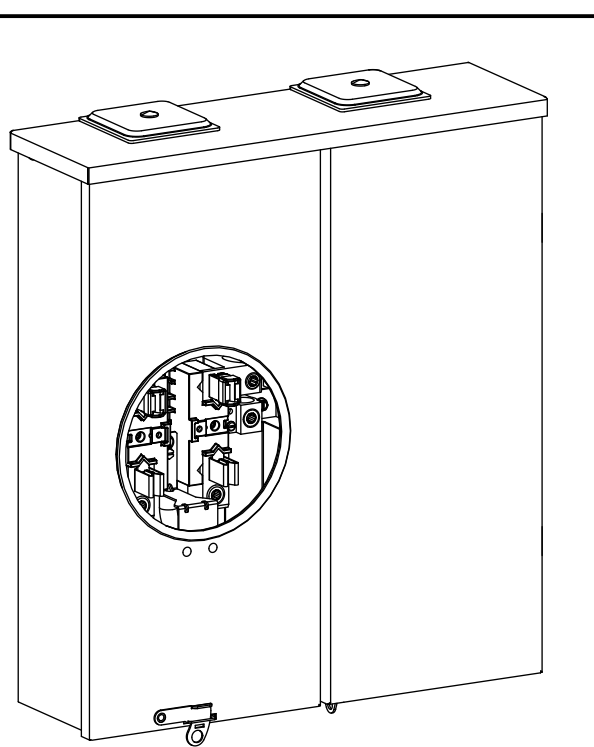

Catalog Number: MM0406L1200H

Features and Ratings

- Outdoor Enclosure (NEMA Type 3R)
- 4 Jaw Meter Socket, Ring Type Meter Cover
- Meter Socket Rating: 200A Continuous
- 200A Max., 1 Phase, 3 Wire, 120/240V~
- (4) 1" Spaces, (6) Circuits Max.
- 22,000 AIC Max. Rated (See Wiring Diagram for Details)
- Uses RX Type Hubs (Top), HC Type Hubs (Bottom)
- Overhead or Underground Service Entrance

View Shown Without Door, Cover

View Shown Without Door, Cover, Deadfront

Accessories, Torques & Wire Sizes

Trade size (in)	Catalog number
<i>RX Type Hub (top endwall)</i>	
1 1/4"	EC38597
1 1/2"	EC38598
2"	EC38599
2 1/2"	EC38600
RX Cover Plate	EC38595
<i>HC Type Hub (bottom endwall)</i>	
2"	ECHC200
2 1/2"	ECHC250
3"	ECHC300

Accessories:	Cat. No.
Filler Plate	ECQF3

Schematic

Terminal	Wire Size	Torque
A, B	250kcmil - #6	275 lb-in
N1	#2 - #3	50 lb-in
	#4 - #6	45 lb-in
	#8	40 lb-in
	#10 - #14	35 lb-in
N2	250kcmil - #6	275 lb-in
N3	250kcmil - #4	275 lb-in
Neutral Bar	1/0 - #14	120 lb-in
	#10 - #14 CU/ #10 - #12 AL	20 lb-in
	#8	25 lb-in
	#6 - #4	35 lb-in
Branch Breaker	See Markings on Breaker	