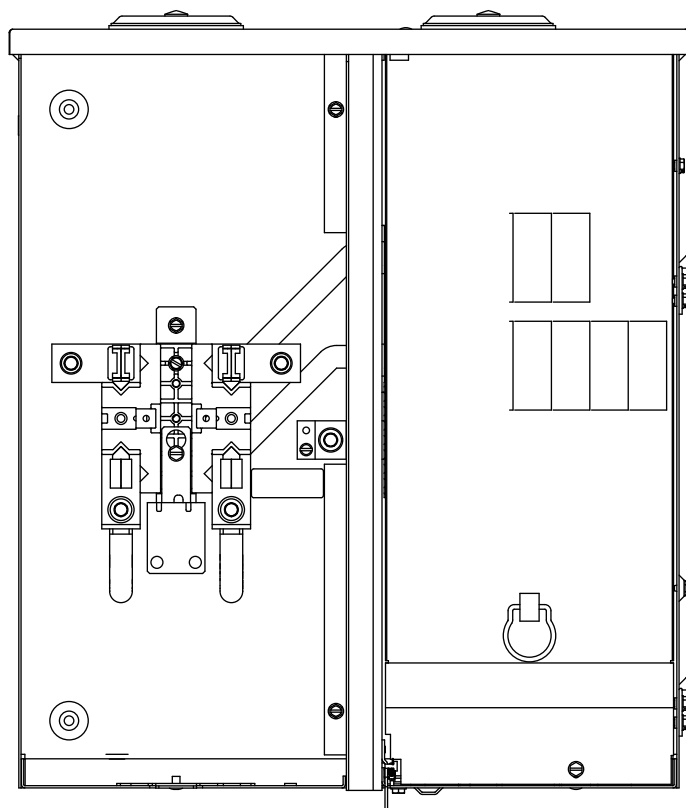

Catalog Number: MM0406L1200H

Features and Ratings

- Outdoor Enclosure (NEMA Type 3R)
- 4 Jaw Meter Socket, Ring Type Meter Cover
- Meter Socket Rating: 200A Continuous
- 200A Max., 1 Phase, 3 Wire, 120/240V~
- (4) 1" Spaces, (6) Circuits Max.
- 22,000 AIC Max. Rated (See Wiring Diagram for Details)
- Uses RX Type Hubs (Top), HC Type Hubs (Bottom)
- Overhead or Underground Service Entrance

View Shown Without Door, Cover

View Shown Without Door, Cover, Deadfront

Accessories, Torques & Wire Sizes

Trade size (in)	Catalog number
<i>RX Type Hub (top endwall)</i>	
1 1/4"	EC38597
1 1/2"	EC38598
2"	EC38599
2 1/2"	EC38600
RX Cover Plate	EC38595
<i>HC Type Hub (bottom endwall)</i>	
2"	ECHC200
2 1/2"	ECHC250
3"	ECHC300

Accessories:	Cat. No.
Filler Plate	ECQF3

Schematic

Terminal	Wire Size	Torque
A, B	250kcmil - #6	275 lb-in
N1	#2 - #3	50 lb-in
	#4 - #6	45 lb-in
	#8	40 lb-in
	#10 - #14	35 lb-in
N2	250kcmil - #6	275 lb-in
N3	250kcmil - #4	275 lb-in
Neutral Bar	1/0 - #14	120 lb-in
	#10 - #14 CU/ #10 - #12 AL	20 lb-in
	#8	25 lb-in
	#6 - #4	35 lb-in
Branch Breaker	See Markings on Breaker	