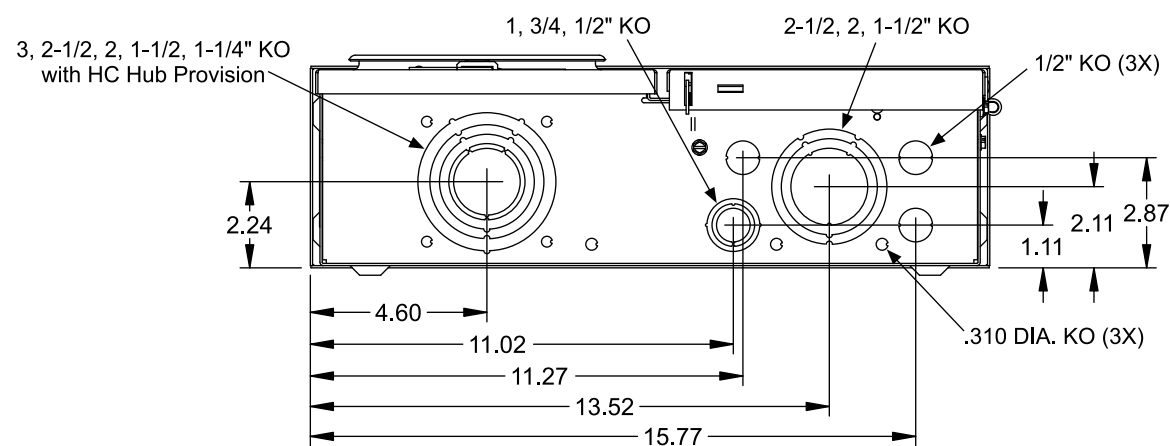

Catalog Number: MM0406L1200H

Features and Ratings

- Outdoor Enclosure (NEMA Type 3R)
- 4 Jaw Meter Socket, Ring Type Meter Cover
- Meter Socket Rating: 200A Continuous
- 200A Max., 1 Phase, 3 Wire, 120/240V~
- (4) 1" Spaces, (6) Circuits Max.
- 22,000 AIC Max. Rated (See Wiring Diagram for Details)
- Uses RX Type Hubs (Top), HC Type Hubs (Bottom)
- Overhead or Underground Service Entrance

View Shown Without Door, Cover

View Shown Without Door, Cover, Deadfront

Accessories, Torques & Wire Sizes

Trade size (in)	Catalog number
<i>RX Type Hub (top endwall)</i>	
1 1/4"	EC38597
1 1/2"	EC38598
2"	EC38599
2 1/2"	EC38600
RX Cover Plate	EC38595
<i>HC Type Hub (bottom endwall)</i>	
2"	ECHC200
2 1/2"	ECHC250
3"	ECHC300

Accessories:	Cat. No.
Filler Plate	ECQF3

Schematic

Terminal	Wire Size	Torque
A, B	250kcmil - #6	275 lb-in
N1	#2 - #3	50 lb-in
	#4 - #6	45 lb-in
	#8	40 lb-in
	#10 - #14	35 lb-in
N2	250kcmil - #6	275 lb-in
N3	250kcmil - #4	275 lb-in
Neutral Bar	1/0 - #14	120 lb-in
	#10 - #14 CU/ #10 - #12 AL	20 lb-in
	#8	25 lb-in
	#6 - #4	35 lb-in
Branch Breaker	See Markings on Breaker	

© 2018 Copyright Siemens Industry, Inc.

SIEMENS
Siemens Industry, Inc.

Meter Load Center Combination

Description: **200A Max, 4 Spaces/6 Circuits Max, OH/UG, Ring Type**

KAM 12/12/18 Fam D DO NOT SCALE DRAWING Dwg. No. **MM0406L1200H**