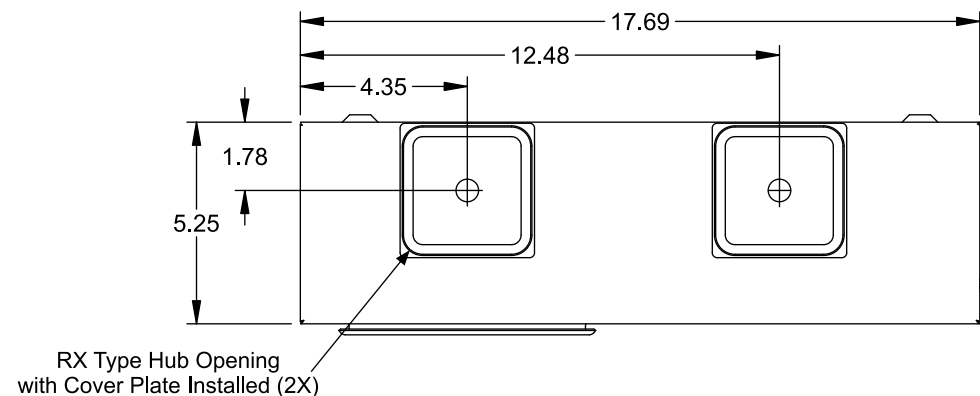

Catalog Number: MM0406L1200H

Features and Ratings

- Outdoor Enclosure (NEMA Type 3R)
- 4 Jaw Meter Socket, Ring Type Meter Cover
- Meter Socket Rating: 200A Continuous
- 200A Max., 1 Phase, 3 Wire, 120/240V~
- (4) 1" Spaces, (6) Circuits Max.
- 22,000 AIC Max. Rated (See Wiring Diagram for Details)
- Uses RX Type Hubs (Top), HC Type Hubs (Bottom)
- Overhead or Underground Service Entrance

View Shown Without Door, Cover

View Shown Without Door, Cover, Deadfront

Accessories, Torques & Wire Sizes

Trade size (in)	Catalog number
<i>RX Type Hub (top endwall)</i>	
1 1/4"	EC38597
1 1/2"	EC38598
2"	EC38599
2 1/2"	EC38600
RX Cover Plate	EC38595
<i>HC Type Hub (bottom endwall)</i>	
2"	ECHC200
2 1/2"	ECHC250
3"	ECHC300

Accessories:	Cat. No.
Filler Plate	ECQF3

Schematic

Terminal	Wire Size	Torque
A, B	250kcmil - #6	275 lb-in
N1	#2 - #3	50 lb-in
	#4 - #6	45 lb-in
	#8	40 lb-in
	#10 - #14	35 lb-in
N2	250kcmil - #6	275 lb-in
N3	250kcmil - #4	275 lb-in
Neutral Bar	1/0 - #14	120 lb-in
	#10 - #14 CU/ #10 - #12 AL	20 lb-in
	#8	25 lb-in
	#6 - #4	35 lb-in
Branch Breaker	See Markings on Breaker	

© 2018 Copyright Siemens Industry, Inc.

SIEMENS
Siemens Industry, Inc.

Meter Load Center Combination

Description: **200A Max, 4 Spaces/6 Circuits Max, OH/UG, Ring Type**

KAM 12/12/18 Fam D DO NOT SCALE DRAWING Dwg. No. **MM0406L1200H**