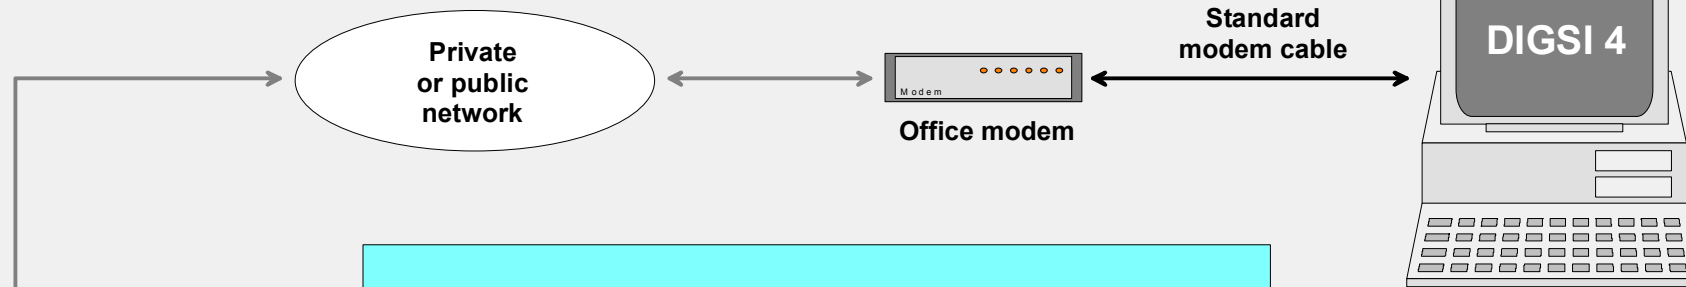

**Remote control SIPROTEC 4 devices via modem and RS485-Bus**

Remote control in the office

Substation modem  
Cable 7XV5810-0AA10

DIGSI-cable 7XV5100-4  
Notebook or PC

Max. 31 SIPROTEC 4 devices with RS485-Interface

Max. 31 SIPROTEC 4 devices with RS485-Interface

**Central control SIPROTEC 4 devices**