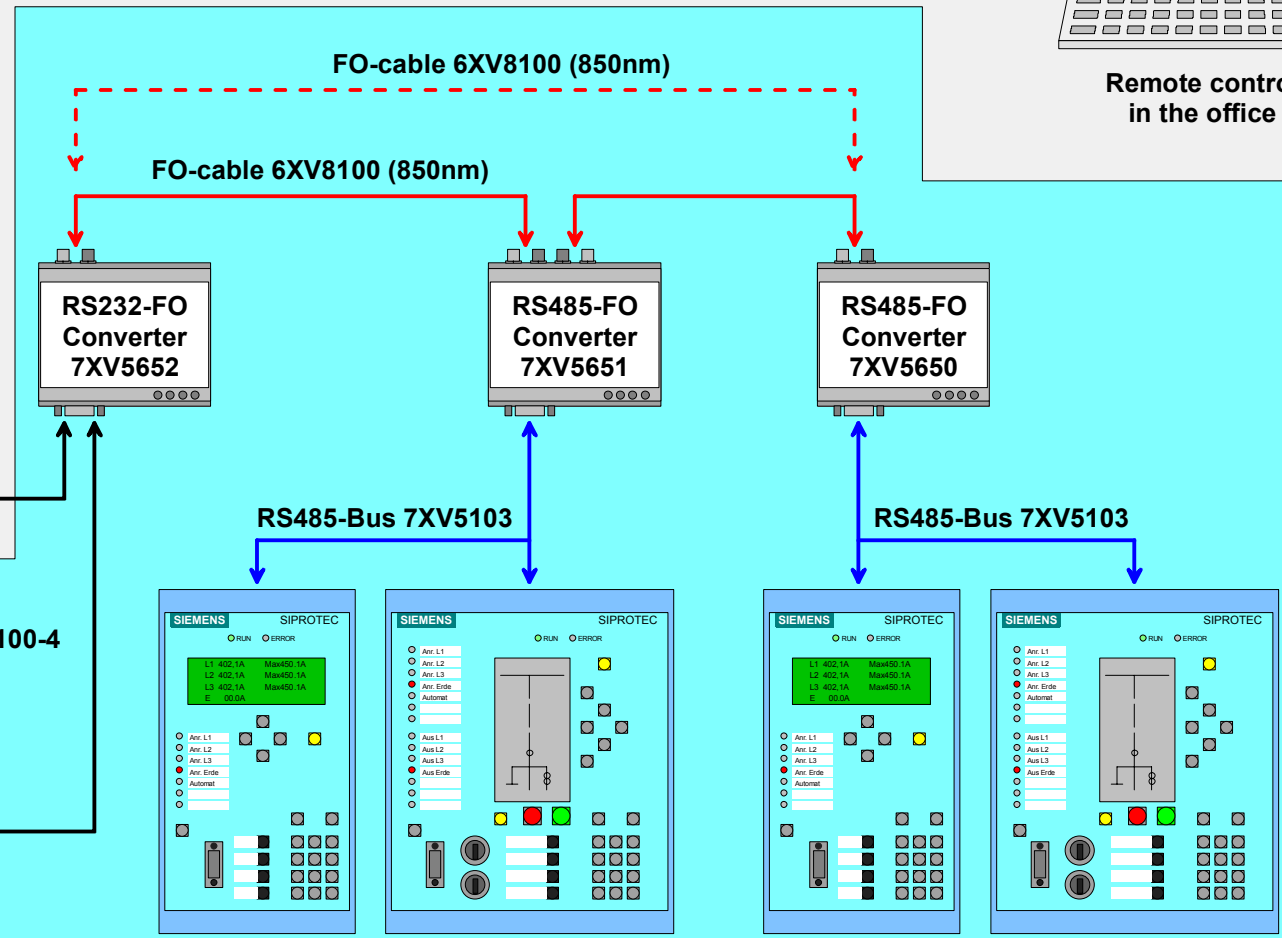

**Remote control SIPROTEC 4 devices via modem and RS485-Bus**

Remote control in the office

Substation modem  
Cable 7XV5810-0AA10

DIGSI-cable 7XV5100-4  
Notebook or PC

Max. 31 SIPROTEC 4 devices with RS485-Interface

Max. 31 SIPROTEC 4 devices with RS485-Interface

**Central control SIPROTEC 4 devices**