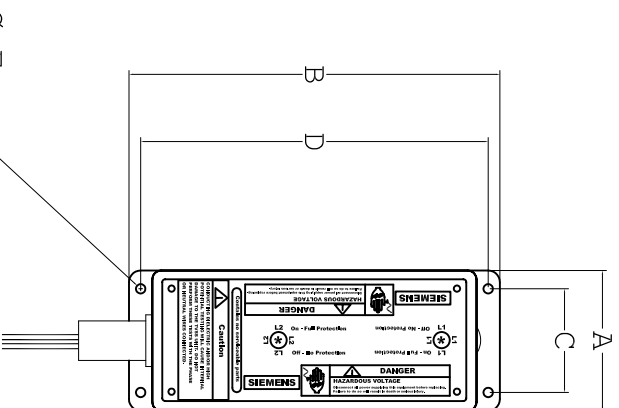

**TPSS DIMENSIONS AND WEIGHTS  
NEMA TYPE 4X**

**TOP VIEW SIDE VIEW  
TPSA9040**

**TOP VIEW SIDE VIEW  
TPSA9**

**NOTES:  
BOX: POLYCARBONATE**

**DIMENSIONS INCHES (MILLIMETERS)**

CONFIGURATION	A	B	C	D	E	F
3.00 (77)	7.91 (203)	2.21 (57)	7.41 (190)	3.00 (77)	.201 (5)	

**DEVICE WEIGHT 4.5 LB (2.04KG) MAX**

**SIEMENS ENERGY & AUTOMATION, INC.**

**DWG NO. 43ATPS9M**

**SERIES TPS 9**