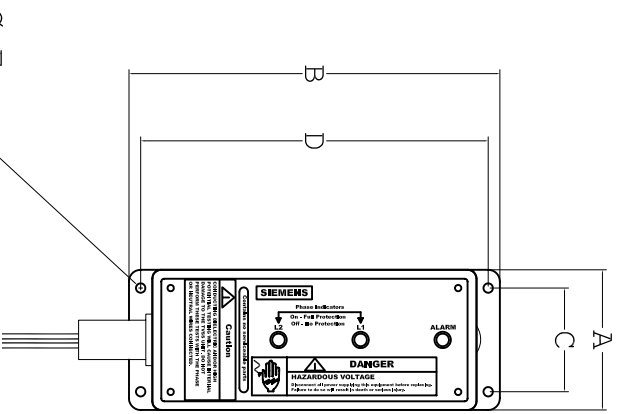

**TPSS DIMENSIONS AND WEIGHTS  
NEMA TYPE 4X**

**TOP VIEW SIDE VIEW  
TPSA9040**

**TOP VIEW SIDE VIEW  
TPSA9**

**NOTES:  
BOX: POLYCARBONATE**

**DIMENSIONS INCHES (MILLIMETERS)**

CONFIGURATION	A	B	C	D	E	F
3.00 (77)	7.91 (203)	2.21 (57)	7.41 (190)	3.00 (77)	.201 (5)	

**DEVICE WEIGHT 4.5 LB (2.04KG) MAX**

**SIEMENS ENERGY & AUTOMATION, INC.**

**DWG NO. 43ATPS9M**

**SERIES TPS 9**