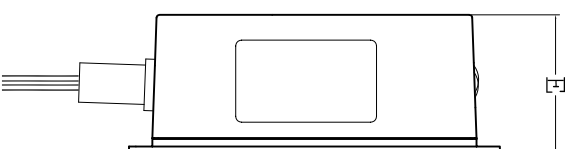

**TPSS DIMENSIONS AND WEIGHTS  
NEMA TYPE 4X**

**TOP VIEW SIDE VIEW  
TPSA9040**

**TOP VIEW SIDE VIEW  
TPSA9**

**NOTES:  
BOX: POLYCARBONATE**

**DIMENSIONS INCHES (MILLIMETERS)**

CONFIGURATION	A	B	C	D	E	F
3.00 (77)	7.91 (203)	2.21 (57)	7.41 (190)	3.00 (77)	.201 (5)	

**DEVICE WEIGHT 4.5 LB (2.04KG) MAX**

**SIEMENS ENERGY & AUTOMATION, INC.**

**DWG NO. 43ATPS9M**

**SERIES TPS 9**