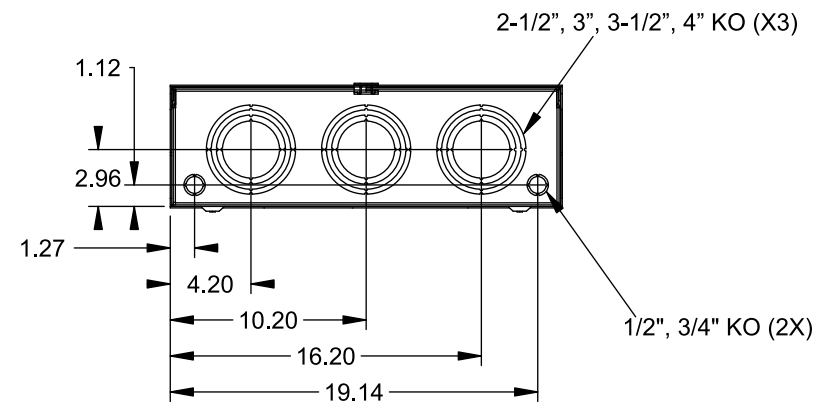

Catalog Number: 9817-9405

Features and Ratings

- Ringless Type Meter Socket
- 400A Continuous, 400A Max., 600V AC
- Outdoor Enclosure (NEMA Type 3R)
- Painted G90 Steel Enclosure
- 2 or 3 Phase, Commercial/Industrial Socket
- Meter Socket Type K-5T
- For Overhead & Underground Service
- Two Large Hub Openings, Cover Plates Installed

(2) TYPE HD (LARGE) HUB OPENINGS
COVER PLATES INSTALLED

Accessories

CONDUIT HUBS (HD Type)		CAT No.	DESCRIPTION
TRADE SIZE	CATALOG No.		
3 INCH	EC56856 or H56856-2	H69623	Bypass
3-1/2 INCH	EC56857 or H56857-2	H69685-1	Isolated Neutral Kit
4 INCH	EC56858 or H56858-2	H69546-1	Hex Magnet Socket Kit
		H69232-1	Insulated T-Handle Kit
		H65050	K-base Insulator Kit
		H63864	K-base Ground Kit
Hub Cover Plate	EC56933 or H56933S		

Connectors, Wire Sizes and Torques

CONNECTOR	PART No.	HEX DRIVE	WIRE SIZE	TORQUE
LINE/LOAD	58853	5/16"	(2)#6 - 350 kcmil	275 IN-LBS.
LINE/LOAD/NEUT	56732*	5/16"	(2)#6 - 350 kcmil	275 IN-LBS.
LINE/LOAD/NEUT	56732-M	3/8"	(2)#4 - 500 kcmil	375 IN-LBS.
GROUND	56734	5/16"	#6 - 250 kcmil	275 IN-LBS.

*Factory Installed

VIEW SHOWN WITH COVER REMOVED

© 2015 Copyright Siemens Industry, Inc.

TALON

Meter Socket

Description: **400A Cont, 4 Terminal, K-5T, 600V AC, Painted Steel Enclosure**

JEL 12/1/15 DO NOT SCALE DRAWING Dwg No: **9817-9405**