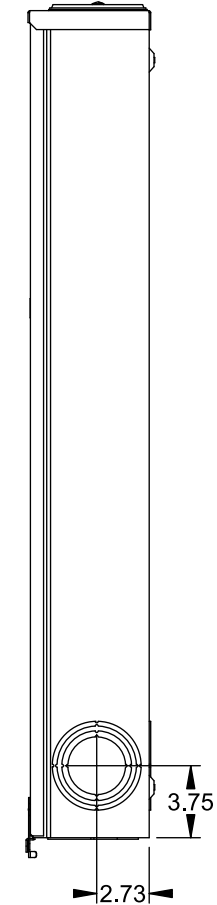

Catalog Number: 9817-9405

Features and Ratings

- Ringless Type Meter Socket
- 400A Continuous, 400A Max., 600V AC
- Outdoor Enclosure (NEMA Type 3R)
- Painted G90 Steel Enclosure
- 2 or 3 Phase, Commercial/Industrial Socket
- Meter Socket Type K-5T
- For Overhead & Underground Service
- Two Large Hub Openings, Cover Plates Installed

(2) TYPE HD (LARGE) HUB OPENINGS
COVER PLATES INSTALLED

Accessories

CONDUIT HUBS (HD Type)		CAT No.	DESCRIPTION
TRADE SIZE	CATALOG No.		
3 INCH	EC56856 or H56856-2	H69623	Bypass
3-1/2 INCH	EC56857 or H56857-2	H69685-1	Isolated Neutral Kit
4 INCH	EC56858 or H56858-2	H69546-1	Hex Magnet Socket Kit
		H69232-1	Insulated T-Handle Kit
		H65050	K-base Insulator Kit
		H63864	K-base Ground Kit
Hub Cover Plate	EC56933 or H56933S		

Connectors, Wire Sizes and Torques

CONNECTOR	PART No.	HEX DRIVE	WIRE SIZE	TORQUE
LINE/LOAD	58853	5/16"	(2)#6 - 350 kcmil	275 IN-LBS.
LINE/LOAD/NEUT	56732*	5/16"	(2)#6 - 350 kcmil	275 IN-LBS.
LINE/LOAD/NEUT	56732-M	3/8"	(2)#4 - 500 kcmil	375 IN-LBS.
GROUND	56734	5/16"	#6 - 250 kcmil	275 IN-LBS.

*Factory Installed

VIEW SHOWN WITH COVER REMOVED

© 2015 Copyright Siemens Industry, Inc.

TALON

Meter Socket

Description: **400A Cont, 4 Terminal, K-5T, 600V AC, Painted Steel Enclosure**

JEL 12/1/15 DO NOT SCALE DRAWING Dwg No: **9817-9405**