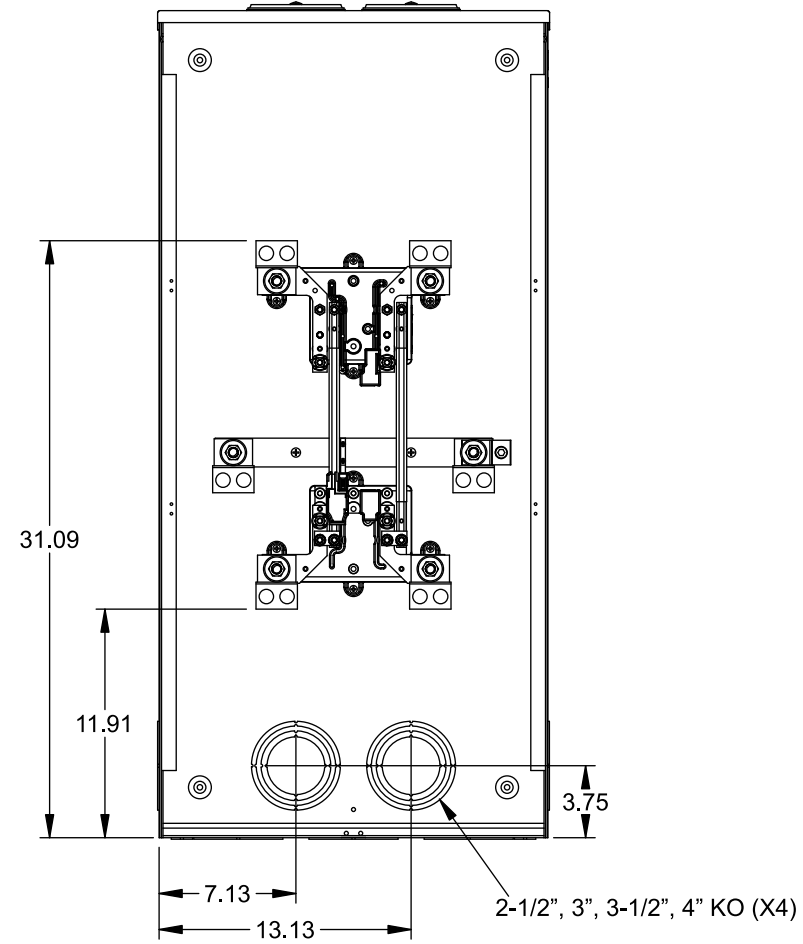

Catalog Number: 9817-9405

Features and Ratings

- Ringless Type Meter Socket
- 400A Continuous, 400A Max., 600V AC
- Outdoor Enclosure (NEMA Type 3R)
- Painted G90 Steel Enclosure
- 2 or 3 Phase, Commercial/Industrial Socket
- Meter Socket Type K-5T
- For Overhead & Underground Service
- Two Large Hub Openings, Cover Plates Installed

(2) TYPE HD (LARGE) HUB OPENINGS
COVER PLATES INSTALLED

Accessories

CONDUIT HUBS (HD Type)		CAT No.	DESCRIPTION
TRADE SIZE	CATALOG No.		
3 INCH	EC56856 or H56856-2	H69623	Bypass
3-1/2 INCH	EC56857 or H56857-2	H69685-1	Isolated Neutral Kit
4 INCH	EC56858 or H56858-2	H69546-1	Hex Magnet Socket Kit
		H69232-1	Insulated T-Handle Kit
		H65050	K-base Insulator Kit
		H63864	K-base Ground Kit
Hub Cover Plate	EC56933 or H56933S		

Connectors, Wire Sizes and Torques

CONNECTOR	PART No.	HEX DRIVE	WIRE SIZE	TORQUE
LINE/LOAD	58853	5/16"	(2)#6 - 350 kcmil	275 IN-LBS.
LINE/LOAD/NEUT	56732*	5/16"	(2)#6 - 350 kcmil	275 IN-LBS.
LINE/LOAD/NEUT	56732-M	3/8"	(2)#4 - 500 kcmil	375 IN-LBS.
GROUND	56734	5/16"	#6 - 250 kcmil	275 IN-LBS.

*Factory Installed

VIEW SHOWN WITH COVER REMOVED

© 2015 Copyright Siemens Industry, Inc.

TALON

Meter Socket

Description: **400A Cont, 4 Terminal, K-5T, 600V AC, Painted Steel Enclosure**

JEL 12/1/15 DO NOT SCALE DRAWING Dwg No: **9817-9405**