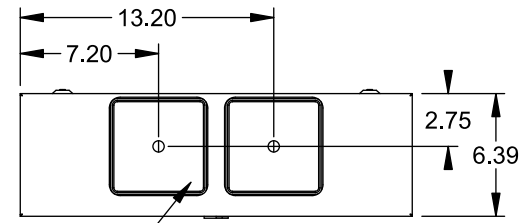

Catalog Number: 9817-9405

Features and Ratings

- Ringless Type Meter Socket
- 400A Continuous, 400A Max., 600V AC
- Outdoor Enclosure (NEMA Type 3R)
- Painted G90 Steel Enclosure
- 2 or 3 Phase, Commercial/Industrial Socket
- Meter Socket Type K-5T
- For Overhead & Underground Service
- Two Large Hub Openings, Cover Plates Installed

(2) TYPE HD (LARGE) HUB OPENINGS
COVER PLATES INSTALLED

Accessories

CONDUIT HUBS (HD Type)		CAT No.	DESCRIPTION
TRADE SIZE	CATALOG No.		
3 INCH	EC56856 or H56856-2	H69623	Bypass
3-1/2 INCH	EC56857 or H56857-2	H69685-1	Isolated Neutral Kit
4 INCH	EC56858 or H56858-2	H69546-1	Hex Magnet Socket Kit
		H69232-1	Insulated T-Handle Kit
		H65050	K-base Insulator Kit
		H63864	K-base Ground Kit
Hub Cover Plate	EC56933 or H56933S		

Connectors, Wire Sizes and Torques

CONNECTOR	PART No.	HEX DRIVE	WIRE SIZE	TORQUE
LINE/LOAD	58853	5/16"	(2)#6 - 350 kcmil	275 IN-LBS.
LINE/LOAD/NEUT	56732*	5/16"	(2)#6 - 350 kcmil	275 IN-LBS.
LINE/LOAD/NEUT	56732-M	3/8"	(2)#4 - 500 kcmil	375 IN-LBS.
GROUND	56734	5/16"	#6 - 250 kcmil	275 IN-LBS.

*Factory Installed

VIEW SHOWN WITH COVER REMOVED

© 2015 Copyright Siemens Industry, Inc.

TALON

Meter Socket

Description: **400A Cont, 4 Terminal, K-5T, 600V AC, Painted Steel Enclosure**

JEL 12/1/15 DO NOT SCALE DRAWING Dwg No: **9817-9405**