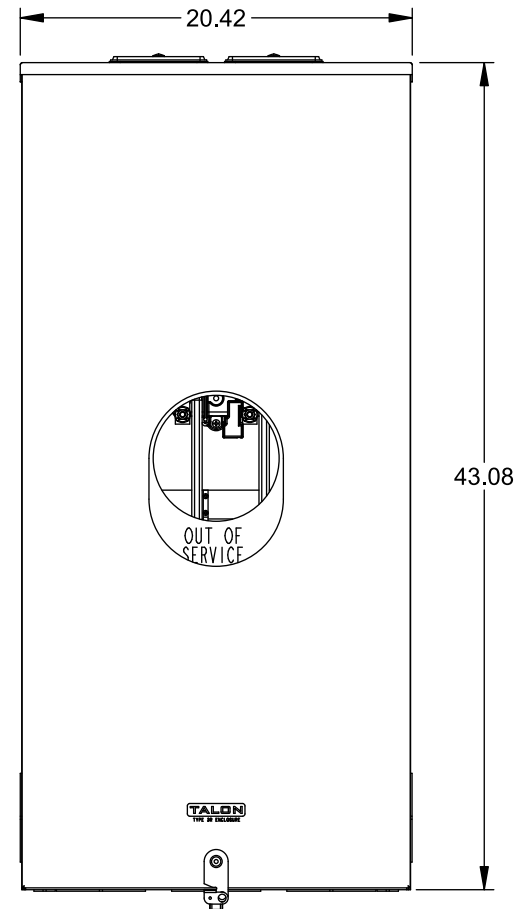

Catalog Number: 9817-9405

Features and Ratings

- Ringless Type Meter Socket
- 400A Continuous, 400A Max., 600V AC
- Outdoor Enclosure (NEMA Type 3R)
- Painted G90 Steel Enclosure
- 2 or 3 Phase, Commercial/Industrial Socket
- Meter Socket Type K-5T
- For Overhead & Underground Service
- Two Large Hub Openings, Cover Plates Installed

(2) TYPE HD (LARGE) HUB OPENINGS
COVER PLATES INSTALLED

Accessories

CONDUIT HUBS (HD Type)		CAT No.	DESCRIPTION
TRADE SIZE	CATALOG No.		
3 INCH	EC56856 or H56856-2	H69623	Bypass
3-1/2 INCH	EC56857 or H56857-2	H69685-1	Isolated Neutral Kit
4 INCH	EC56858 or H56858-2	H69546-1	Hex Magnet Socket Kit
		H69232-1	Insulated T-Handle Kit
		H65050	K-base Insulator Kit
		H63864	K-base Ground Kit
Hub Cover Plate	EC56933 or H56933S		

Connectors, Wire Sizes and Torques

CONNECTOR	PART No.	HEX DRIVE	WIRE SIZE	TORQUE
LINE/LOAD	58853	5/16"	(2)#6 - 350 kcmil	275 IN-LBS.
LINE/LOAD/NEUT	56732*	5/16"	(2)#6 - 350 kcmil	275 IN-LBS.
LINE/LOAD/NEUT	56732-M	3/8"	(2)#4 - 500 kcmil	375 IN-LBS.
GROUND	56734	5/16"	#6 - 250 kcmil	275 IN-LBS.

*Factory Installed

VIEW SHOWN WITH COVER REMOVED

© 2015 Copyright Siemens Industry, Inc.

TALON

Meter Socket

Description: **400A Cont, 4 Terminal, K-5T, 600V AC, Painted Steel Enclosure**

JEL 12/1/15 DO NOT SCALE DRAWING Dwg No: **9817-9405**