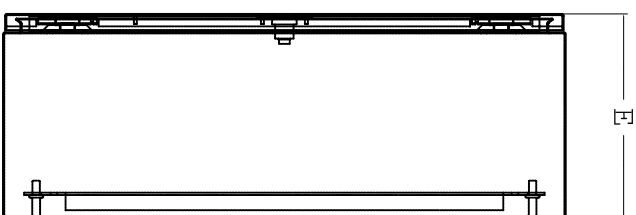

**TVSS DIMENSIONS AND WEIGHTS
NEMA TYPE 4**

FRONT VIEW

SIDE VIEW

NOTES:
BOX: 16GA, COVER: 16GA HINGED
TYPE 4: GALVANIZED STEEL, FINISH: ANSIC61 GRAY

CONFIGURATION	DIMENSIONS INCHES (MILLIMETERS)							
	A	B	C	D	E	F	G	H
TPS15	20.00 (508)	24.00 (610)	18.50 (470)	22.50 (572)	8.75 (222)	.500 (13)	NA	NA
DEVICE WEIGHT 63LB (28.6KG) MAX								