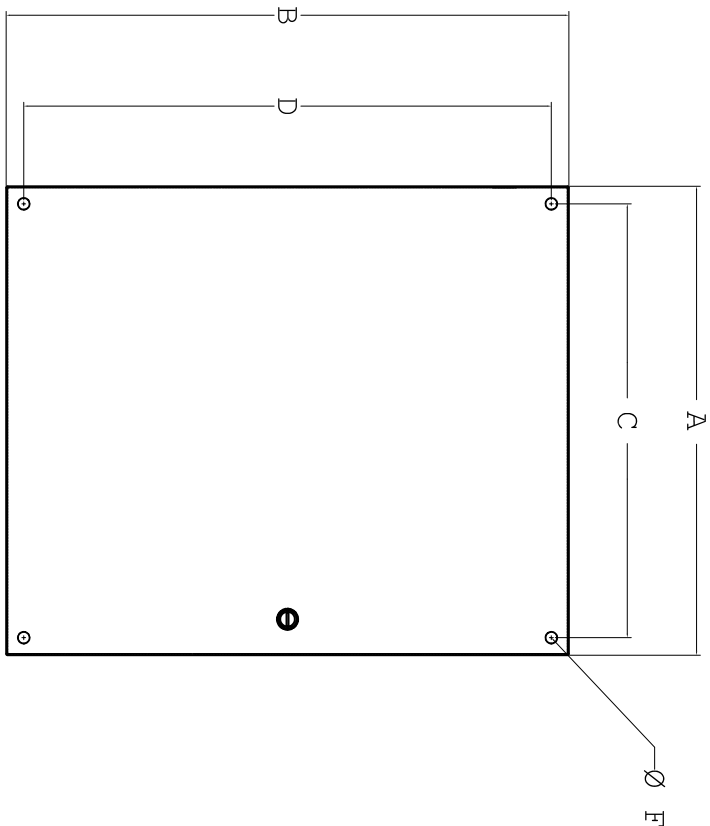

**TVSS DIMENSIONS AND WEIGHTS
NEMA TYPE 4**

FRONT VIEW

SIDE VIEW

NOTES:
BOX: 16GA, COVER: 16GA HINGED
TYPE 4: GALVANIZED STEEL, FINISH: ANSIC61 GRAY

CONFIGURATION	DIMENSIONS INCHES (MILLIMETERS)							
	A	B	C	D	E	F	G	H
TPS15	20.00 (508)	24.00 (610)	18.50 (470)	22.50 (572)	8.75 (222)	.500 (13)	NA	NA
DEVICE WEIGHT 63LB (28.6KG) MAX								