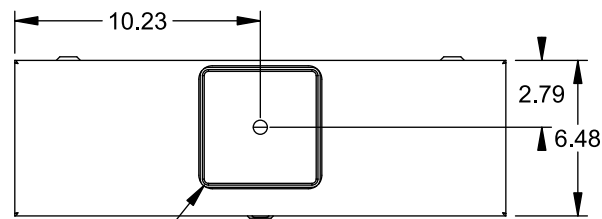

Catalog Number: 9817-8062

Features and Ratings

- Ringless Type Meter Socket
- 400A Continuous, 400A Max., 600V AC
- Outdoor Enclosure (NEMA Type 3R)
- Painted G90 Steel Enclosure
- 3 Phase, Commercial/Industrial Socket
- Meter Socket Type K-7
- For Overhead & Underground Service
- Large Hub Opening, HD Type Cover Plate Installed

TYPE HD (LARGE) HUB OPENING
COVER PLATE INSTALLED

VIEW SHOWN WITH COVER REMOVED

Accessories

CONDUIT HUBS (HD Type)	
TRADE SIZE	CATALOG No.
3 INCH	EC56856 or H56856-2
3-1/2 INCH	EC56857 or H56857-2
4 INCH	EC56858 or H56858-2
Hub Cover Plate	EC56933 or H56933S

CONNECTOR	PART No.	HEX DRIVE	WIRE SIZE	TORQUE
LINE	58852	3/8"	3/0 - 800 kcmil	500 IN.-LBS.
LINE	58853	3/8"	(2)#6 - 350 kcmil	275 IN.-LBS.
LOAD	56732	3/8"	(2)#4 - 350 kcmil	275 IN.-LBS.
LINE/NEUT	56732	5/16"	(2)#4 - 350 kcmil	275 IN.-LBS.
GROUND*	56734	5/16"	#6 - 250 kcmil	275 IN.-LBS.