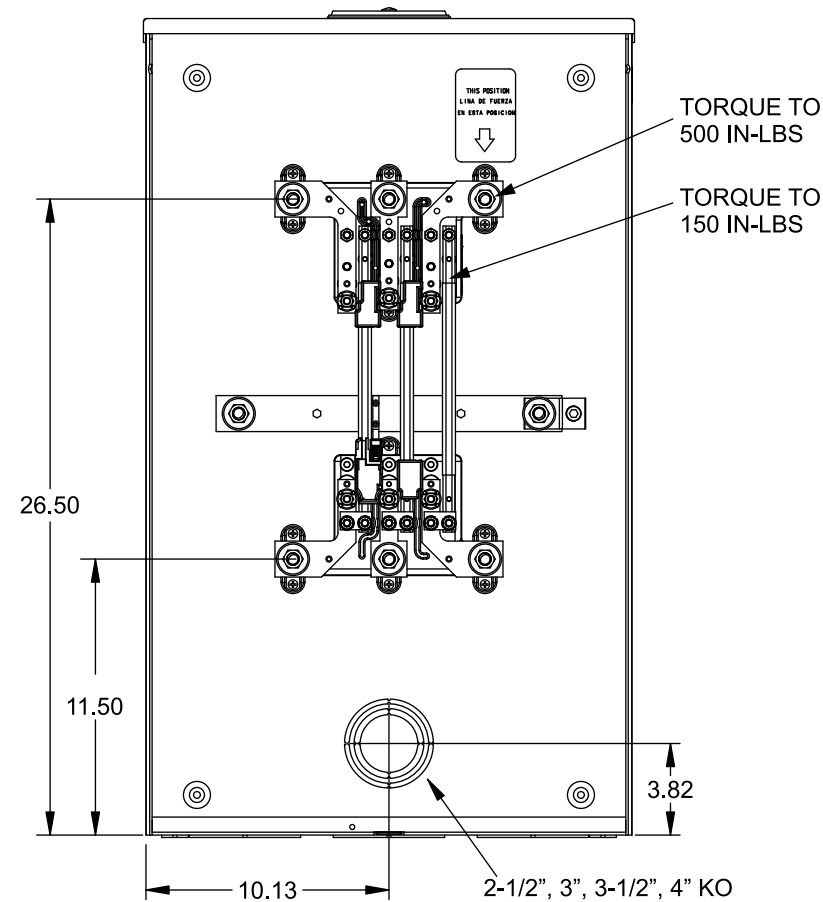

Catalog Number: 9817-8062

Features and Ratings

- Ringless Type Meter Socket
- 400A Continuous, 400A Max., 600V AC
- Outdoor Enclosure (NEMA Type 3R)
- Painted G90 Steel Enclosure
- 3 Phase, Commercial/Industrial Socket
- Meter Socket Type K-7
- For Overhead & Underground Service
- Large Hub Opening, HD Type Cover Plate Installed

TYPE HD (LARGE) HUB OPENING
COVER PLATE INSTALLED

VIEW SHOWN WITH COVER REMOVED

Accessories

CONDUIT HUBS (HD Type)	
TRADE SIZE	CATALOG No.
3 INCH	EC56856 or H56856-2
3-1/2 INCH	EC56857 or H56857-2
4 INCH	EC56858 or H56858-2
Hub Cover Plate	EC56933 or H56933S

CONNECTOR	PART No.	HEX DRIVE	WIRE SIZE	TORQUE
LINE	58852	3/8"	3/0 - 800 kcmil	500 IN.-LBS.
LINE	58853	3/8"	(2)#6 - 350 kcmil	275 IN.-LBS.
LOAD	56732	3/8"	(2)#4 - 350 kcmil	275 IN.-LBS.
LINE/NEUT	56732	5/16"	(2)#4 - 350 kcmil	275 IN.-LBS.
GROUND*	56734	5/16"	#6 - 250 kcmil	275 IN.-LBS.

*Factory Installed

© 2015 Copyright Siemens Industry, Inc.

TALON
Meter Socket

Description: **400A Cont, 4 Terminal, K-7,
600V AC, Painted Steel Enclosure**

JEL 12/1/15 DO NOT SCALE DRAWING Dwg No: **9817-8062**