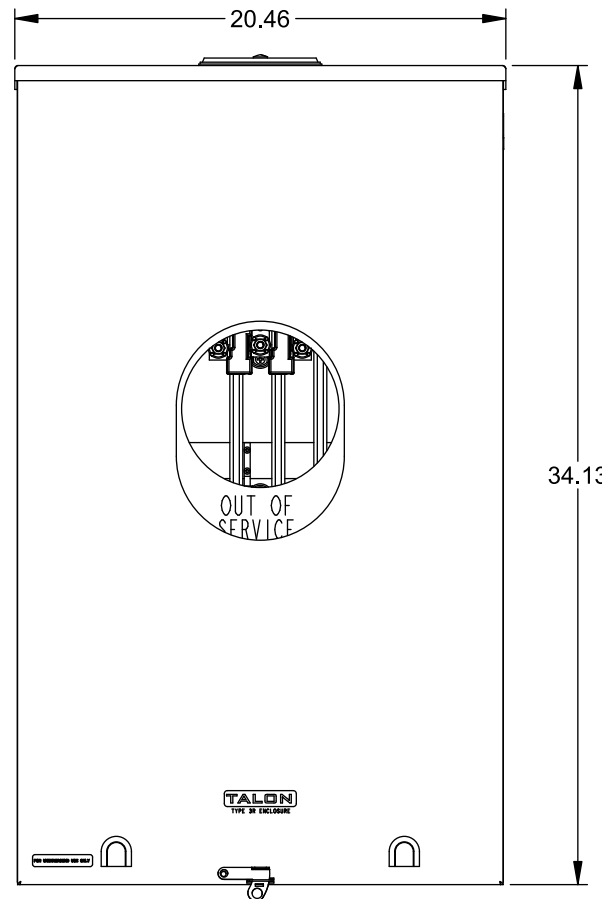

Catalog Number: 9817-8062

Features and Ratings

- Ringless Type Meter Socket
- 400A Continuous, 400A Max., 600V AC
- Outdoor Enclosure (NEMA Type 3R)
- Painted G90 Steel Enclosure
- 3 Phase, Commercial/Industrial Socket
- Meter Socket Type K-7
- For Overhead & Underground Service
- Large Hub Opening, HD Type Cover Plate Installed

TYPE HD (LARGE) HUB OPENING
COVER PLATE INSTALLED

VIEW SHOWN WITH COVER REMOVED

Accessories

CONDUIT HUBS (HD Type)	
TRADE SIZE	CATALOG No.
3 INCH	EC56856 or H56856-2
3-1/2 INCH	EC56857 or H56857-2
4 INCH	EC56858 or H56858-2
Hub Cover Plate	EC56933 or H56933S

CONNECTOR	PART No.	HEX DRIVE	WIRE SIZE	TORQUE
LINE	58852	3/8"	3/0 - 800 kcmil	500 IN.-LBS.
LINE	58853	3/8"	(2)#6 - 350 kcmil	275 IN.-LBS.
LOAD	56732	3/8"	(2)#4 - 350 kcmil	275 IN.-LBS.
LINE/NEUT	56732	5/16"	(2)#4 - 350 kcmil	275 IN.-LBS.
GROUND*	56734	5/16"	#6 - 250 kcmil	275 IN.-LBS.

*Factory Installed

© 2015 Copyright Siemens Industry, Inc.

TALON
Meter Socket

Description: **400A Cont, 4 Terminal, K-7,
600V AC, Painted Steel Enclosure**

JEL 12/1/15 DO NOT SCALE DRAWING Dwg No: **9817-8062**