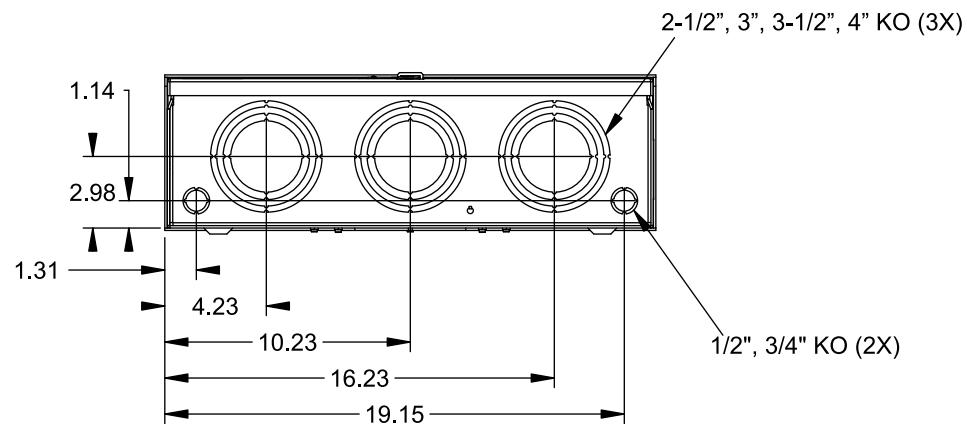

Catalog Number: 9817-8062

Features and Ratings

- Ringless Type Meter Socket
- 400A Continuous, 400A Max., 600V AC
- Outdoor Enclosure (NEMA Type 3R)
- Painted G90 Steel Enclosure
- 3 Phase, Commercial/Industrial Socket
- Meter Socket Type K-7
- For Overhead & Underground Service
- Large Hub Opening, HD Type Cover Plate Installed

TYPE HD (LARGE) HUB OPENING
COVER PLATE INSTALLED

VIEW SHOWN WITH COVER REMOVED

Accessories

CONDUIT HUBS (HD Type)	
TRADE SIZE	CATALOG No.
3 INCH	EC56856 or H56856-2
3-1/2 INCH	EC56857 or H56857-2
4 INCH	EC56858 or H56858-2
Hub Cover Plate	EC56933 or H56933S

CONNECTOR	PART No.	HEX DRIVE	WIRE SIZE	TORQUE
LINE	58852	3/8"	3/0 - 800 kcmil	500 IN.-LBS.
LINE	58853	3/8"	(2)#6 - 350 kcmil	275 IN.-LBS.
LOAD	56732	3/8"	(2)#4 - 350 kcmil	275 IN.-LBS.
LINE/NEUT	56732	5/16"	(2)#4 - 350 kcmil	275 IN.-LBS.
GROUND*	56734	5/16"	#6 - 250 kcmil	275 IN.-LBS.

*Factory Installed

© 2015 Copyright Siemens Industry, Inc.

TALON
Meter Socket

Description: **400A Cont, 4 Terminal, K-7,
600V AC, Painted Steel Enclosure**

JEL 12/1/15 DO NOT SCALE DRAWING Dwg No: **9817-8062**