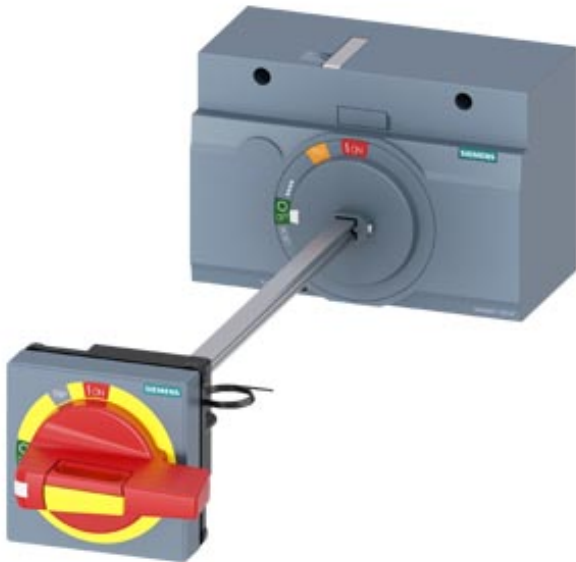

DOOR MOUNTED ROTARY OPERATOR EMERGENCY-OFF
 NEMA TYPE 4, 4X WITH DOOR INTERLOCKING ILLUMINATION
 KIT 24 V DC AND DOOR-OPEN POSITION ACCESSORY FOR
 3VA6 400/600

Model	
Product brand name	SENTRON
Product designation	Accessories
Design of the product	Door-coupling rotary operating mechanism
accessories	DOOR-COUPLING ROTARY OPERATING MECHANISM
General technical data	
Degree of protection NEMA rating	NEMA 4, 4X
Mechanical Design	
Height	94 mm
Width	138 mm
Certificates	