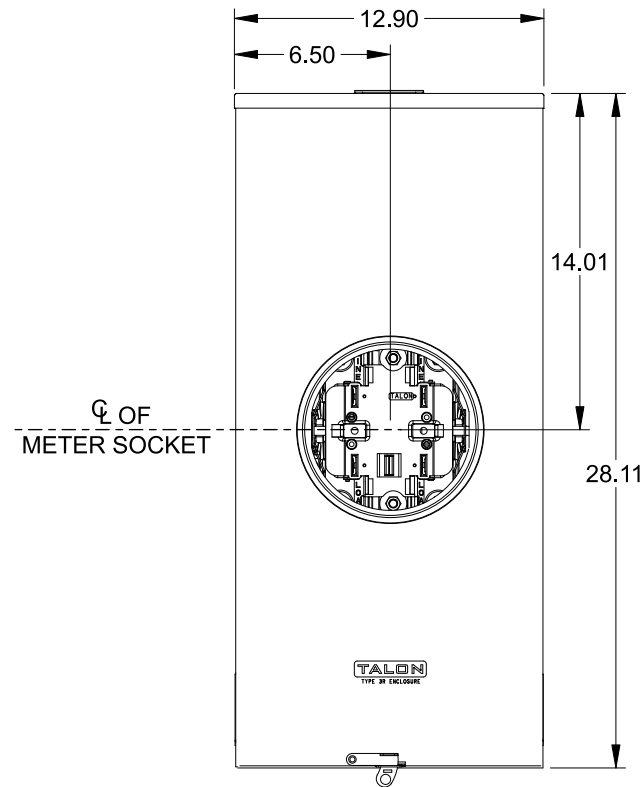

Catalog Number: 47605-01FL

Features and Ratings

- Ringless Type Meter Socket
- 200A Continuous, 600V AC
- Outdoor Enclosure (NEMA Type 3R)
- Painted G90 Steel Enclosure
- 1 or 3 Phase, 3-Wire, Commercial Socket
- 5 Jaw Meter Socket
- Meter Socket Type HQ-5SU
- For Overhead & Underground Service
- RX Type Hub Opening
- Lever Bypass

SMALL HUB OPENING

VIEW SHOWN WITH COVER REMOVED

Accessories

CONDUIT HUBS (RX Type)	
TRADE SIZE	CATALOG No.
1-1/4 INCH	EC38597 or H38597-2
1-1/2 INCH	EC38598 or H38598-2
2 INCH	EC38599 or H38599-2
2-1/2 INCH	EC38600 or H38600-2
Hub Cover Plate	EC38595 or H38595-1

Meter Opening Cover Plate
 Cat No: H659-0162
 5th Jaw Kit
 Cat No: H35815-3

Connectors, Wire Sizes and Torques

CONNECTOR	PART No.	WIRE SIZE	HEX DRIVE	TORQUE
LINE,LOAD,NEUTRAL	55890-1	#6 - 350 kcmil	5/16"	275 IN-LBS.
GROUND	36503	#14 - 2 AWG	..	50 IN-LBS.

© 2016 Copyright Siemens Industry, Inc.

TALON
Meter Socket

Description: **200A Cont, 5 Jaw, HQ-5SU, 600V AC, Painted Steel Enclosure**

JEL 3/18/16 | DO NOT SCALE DRAWING | Dwg No: **47605-01FL**