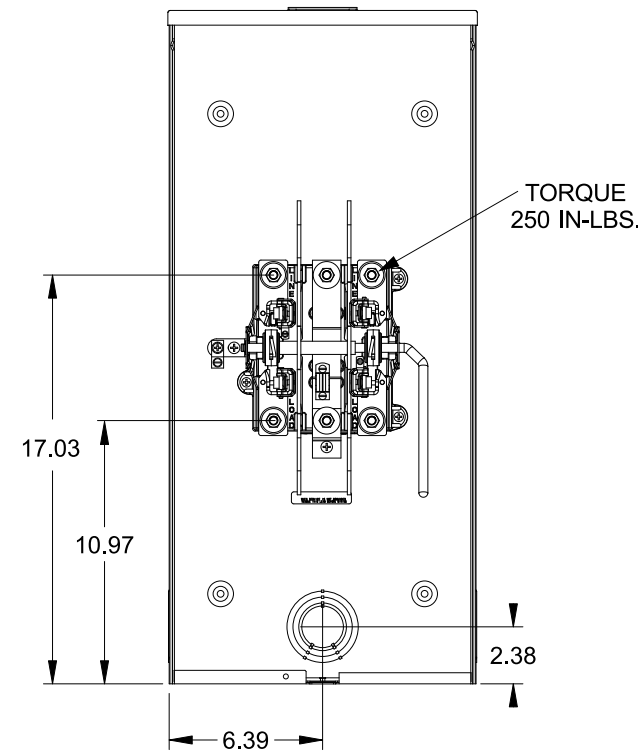

Catalog Number: 47605-01FL

Features and Ratings

- Ringless Type Meter Socket
- 200A Continuous, 600V AC
- Outdoor Enclosure (NEMA Type 3R)
- Painted G90 Steel Enclosure
- 1 or 3 Phase, 3-Wire, Commercial Socket
- 5 Jaw Meter Socket
- Meter Socket Type HQ-5SU
- For Overhead & Underground Service
- RX Type Hub Opening
- Lever Bypass

SMALL HUB OPENING

VIEW SHOWN WITH COVER REMOVED

Accessories

CONDUIT HUBS (RX Type)	
TRADE SIZE	CATALOG No.
1-1/4 INCH	EC38597 or H38597-2
1-1/2 INCH	EC38598 or H38598-2
2 INCH	EC38599 or H38599-2
2-1/2 INCH	EC38600 or H38600-2
Hub Cover Plate	EC38595 or H38595-1

Meter Opening Cover Plate
 Cat No: H659-0162
 5th Jaw Kit
 Cat No: H35815-3

Connectors, Wire Sizes and Torques

CONNECTOR	PART No.	WIRE SIZE	HEX DRIVE	TORQUE
LINE,LOAD,NEUTRAL	55890-1	#6 - 350 kcmil	5/16"	275 IN-LBS.
GROUND	36503	#14 - 2 AWG	..	50 IN-LBS.

© 2016 Copyright Siemens Industry, Inc.

TALON
Meter Socket

Description: **200A Cont, 5 Jaw, HQ-5SU, 600V AC, Painted Steel Enclosure**

JEL 3/18/16 | DO NOT SCALE DRAWING | Dwg No: **47605-01FL**