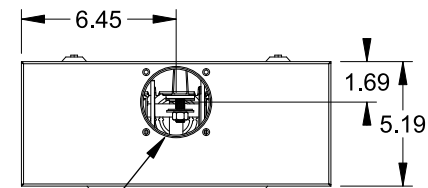

Catalog Number: 47605-01FL

Features and Ratings

- Ringless Type Meter Socket
- 200A Continuous, 600V AC
- Outdoor Enclosure (NEMA Type 3R)
- Painted G90 Steel Enclosure
- 1 or 3 Phase, 3-Wire, Commercial Socket
- 5 Jaw Meter Socket
- Meter Socket Type HQ-5SU
- For Overhead & Underground Service
- RX Type Hub Opening
- Lever Bypass

SMALL HUB OPENING

VIEW SHOWN WITH COVER REMOVED

Accessories

CONDUIT HUBS (RX Type)	
TRADE SIZE	CATALOG No.
1-1/4 INCH	EC38597 or H38597-2
1-1/2 INCH	EC38598 or H38598-2
2 INCH	EC38599 or H38599-2
2-1/2 INCH	EC38600 or H38600-2
Hub Cover Plate	EC38595 or H38595-1

Meter Opening Cover Plate
 Cat No: H659-0162
 5th Jaw Kit
 Cat No: H35815-3

Connectors, Wire Sizes and Torques

CONNECTOR	PART No.	WIRE SIZE	HEX DRIVE	TORQUE
LINE,LOAD,NEUTRAL	55890-1	#6 - 350 kcmil	5/16"	275 IN-LBS.
GROUND	36503	#14 - 2 AWG	..	50 IN-LBS.

© 2016 Copyright Siemens Industry, Inc.

TALON
Meter Socket

Description: **200A Cont, 5 Jaw, HQ-5SU, 600V AC, Painted Steel Enclosure**

JEL 3/18/16 | DO NOT SCALE DRAWING | Dwg No: **47605-01FL**