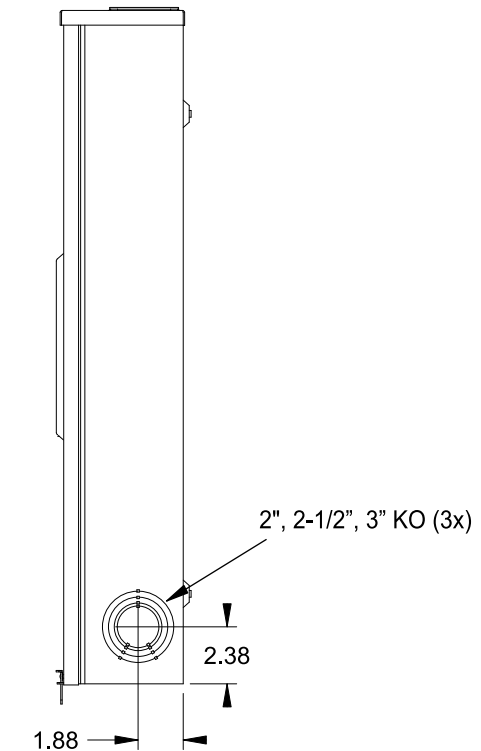

Catalog Number: 47605-01FL

Features and Ratings

- Ringless Type Meter Socket
- 200A Continuous, 600V AC
- Outdoor Enclosure (NEMA Type 3R)
- Painted G90 Steel Enclosure
- 1 or 3 Phase, 3-Wire, Commercial Socket
- 5 Jaw Meter Socket
- Meter Socket Type HQ-5SU
- For Overhead & Underground Service
- RX Type Hub Opening
- Lever Bypass

SMALL HUB OPENING

VIEW SHOWN WITH COVER REMOVED

Accessories

CONDUIT HUBS (RX Type)	
TRADE SIZE	CATALOG No.
1-1/4 INCH	EC38597 or H38597-2
1-1/2 INCH	EC38598 or H38598-2
2 INCH	EC38599 or H38599-2
2-1/2 INCH	EC38600 or H38600-2
Hub Cover Plate	EC38595 or H38595-1

Meter Opening Cover Plate
 Cat No: H659-0162
 5th Jaw Kit
 Cat No: H35815-3

Connectors, Wire Sizes and Torques

CONNECTOR	PART No.	WIRE SIZE	HEX DRIVE	TORQUE
LINE,LOAD,NEUTRAL	55890-1	#6 - 350 kcmil	5/16"	275 IN-LBS.
GROUND	36503	#14 - 2 AWG	..	50 IN-LBS.

© 2016 Copyright Siemens Industry, Inc.

TALON
Meter Socket

Description: **200A Cont, 5 Jaw, HQ-5SU, 600V AC, Painted Steel Enclosure**

JEL 3/18/16 | DO NOT SCALE DRAWING | Dwg No: **47605-01FL**