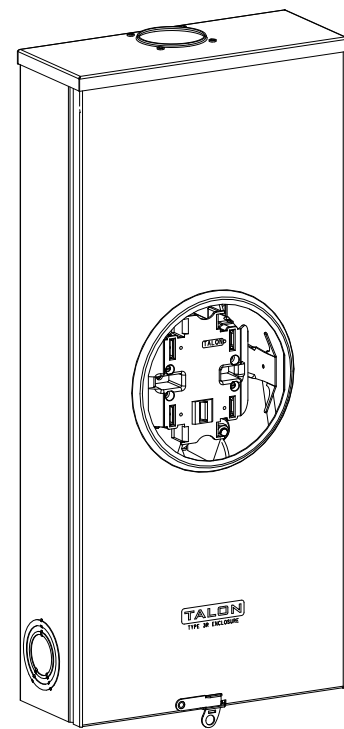

Catalog Number: 47605-01FL

Features and Ratings

- Ringless Type Meter Socket
- 200A Continuous, 600V AC
- Outdoor Enclosure (NEMA Type 3R)
- Painted G90 Steel Enclosure
- 1 or 3 Phase, 3-Wire, Commercial Socket
- 5 Jaw Meter Socket
- Meter Socket Type HQ-5SU
- For Overhead & Underground Service
- RX Type Hub Opening
- Lever Bypass

SMALL HUB OPENING

VIEW SHOWN WITH COVER REMOVED

Accessories

CONDUIT HUBS (RX Type)	
TRADE SIZE	CATALOG No.
1-1/4 INCH	EC38597 or H38597-2
1-1/2 INCH	EC38598 or H38598-2
2 INCH	EC38599 or H38599-2
2-1/2 INCH	EC38600 or H38600-2
Hub Cover Plate	EC38595 or H38595-1

Meter Opening Cover Plate
 Cat No: H659-0162
 5th Jaw Kit
 Cat No: H35815-3

Connectors, Wire Sizes and Torques

CONNECTOR	PART No.	WIRE SIZE	HEX DRIVE	TORQUE
LINE,LOAD,NEUTRAL	55890-1	#6 - 350 kcmil	5/16"	275 IN-LBS.
GROUND	36503	#14 - 2 AWG	..	50 IN-LBS.

© 2016 Copyright Siemens Industry, Inc.

TALON
Meter Socket

Description: **200A Cont, 5 Jaw, HQ-5SU, 600V AC, Painted Steel Enclosure**

JEL 3/18/16 | DO NOT SCALE DRAWING | Dwg No: **47605-01FL**