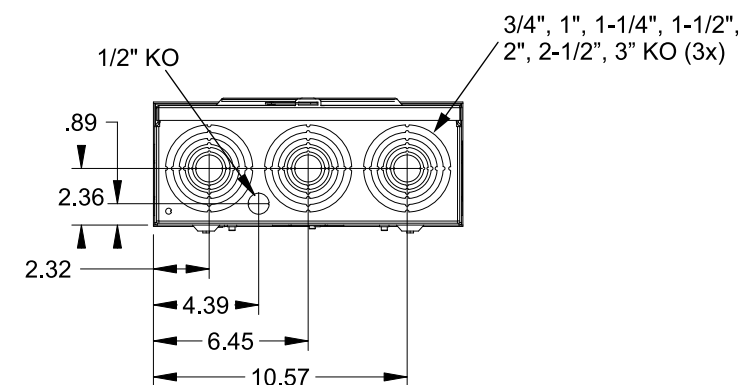

Catalog Number: 47605-01FL

Features and Ratings

- Ringless Type Meter Socket
- 200A Continuous, 600V AC
- Outdoor Enclosure (NEMA Type 3R)
- Painted G90 Steel Enclosure
- 1 or 3 Phase, 3-Wire, Commercial Socket
- 5 Jaw Meter Socket
- Meter Socket Type HQ-5SU
- For Overhead & Underground Service
- RX Type Hub Opening
- Lever Bypass

SMALL HUB OPENING

VIEW SHOWN WITH COVER REMOVED

Accessories

CONDUIT HUBS (RX Type)	
TRADE SIZE	CATALOG No.
1-1/4 INCH	EC38597 or H38597-2
1-1/2 INCH	EC38598 or H38598-2
2 INCH	EC38599 or H38599-2
2-1/2 INCH	EC38600 or H38600-2
Hub Cover Plate	EC38595 or H38595-1

Meter Opening Cover Plate
 Cat No: H659-0162
 5th Jaw Kit
 Cat No: H35815-3

Connectors, Wire Sizes and Torques

CONNECTOR	PART No.	WIRE SIZE	HEX DRIVE	TORQUE
LINE,LOAD,NEUTRAL	55890-1	#6 - 350 kcmil	5/16"	275 IN-LBS.
GROUND	36503	#14 - 2 AWG	..	50 IN-LBS.

© 2016 Copyright Siemens Industry, Inc.

TALON
Meter Socket

Description: **200A Cont, 5 Jaw, HQ-5SU, 600V AC, Painted Steel Enclosure**

JEL 3/18/16 | DO NOT SCALE DRAWING | Dwg No: **47605-01FL**