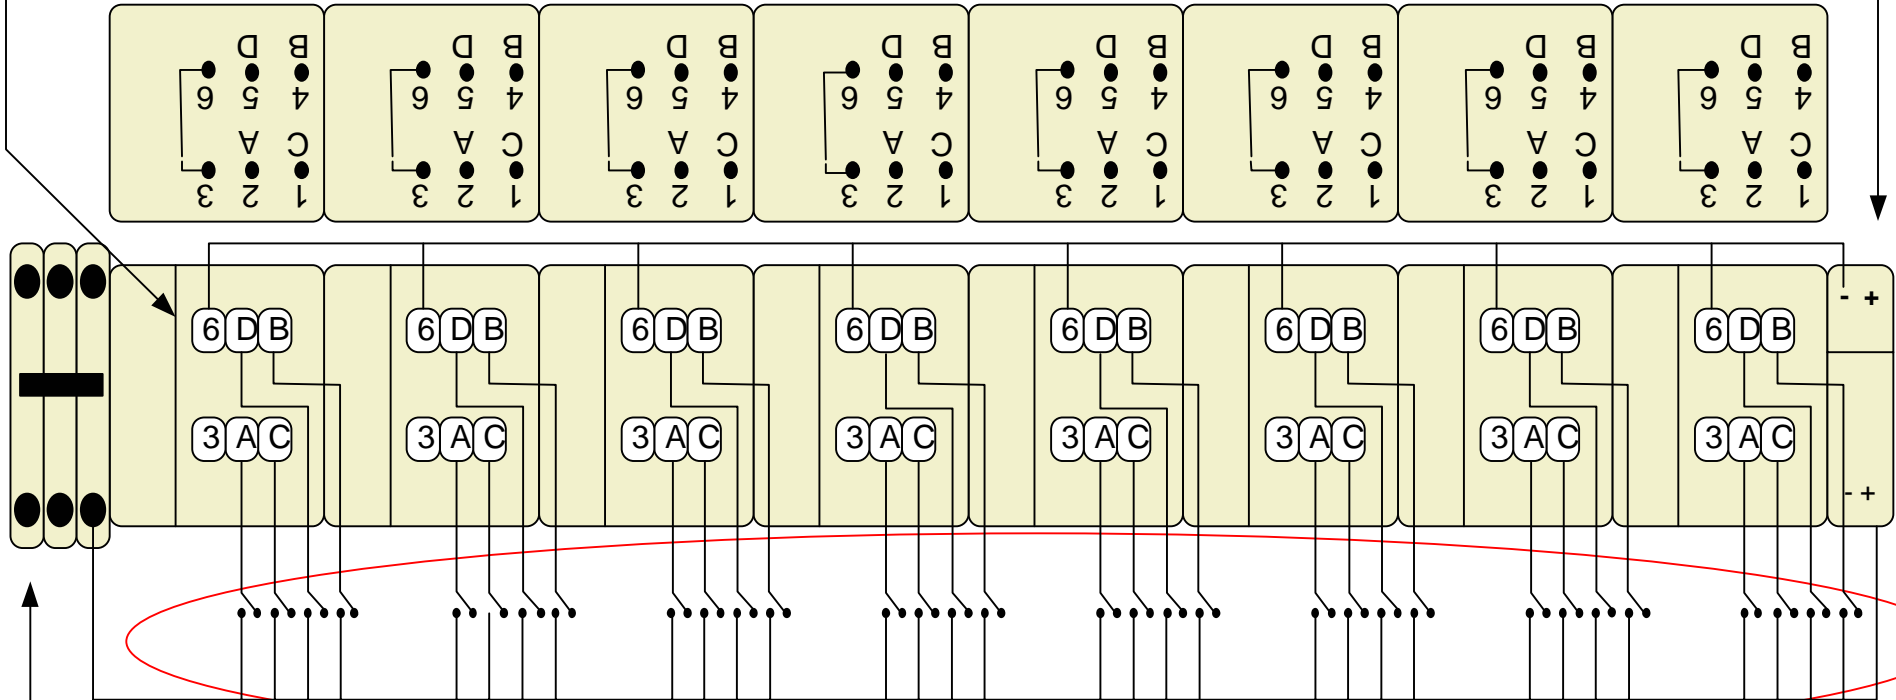

N261 connections view

N261 Top View

REG 191/11 connector

Terminal blocks

External dry contacts

PROJECT NAME :	
-	
DRAWING TITLE :	
N261 Binary inputs wiring	
DATE :	DRAWING NO.
8/2005	