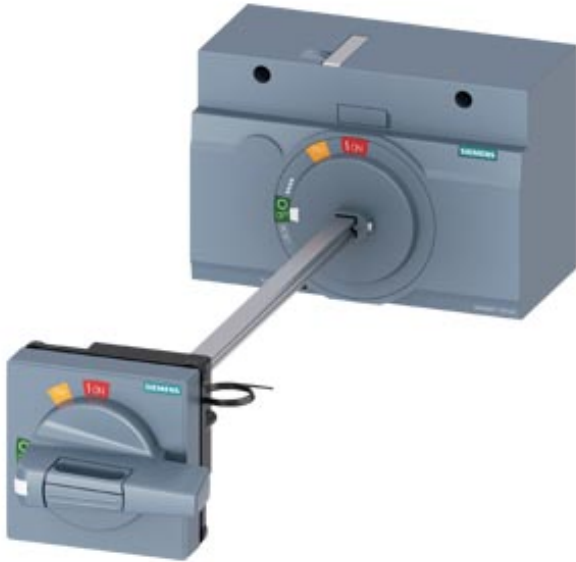

DOOR MOUNTED ROTARY OPERATOR STANDARD NEMA TYPE 4, 4X WITH DOOR INTERLOCKING ILLUMINATION KIT 24 V DC AND DOOR-OPEN POSITION ACCESSORY FOR 3VA6 400/600

Model	
Product brand name	SETRON
Product designation	Accessories
Design of the product	Door-coupling rotary operating mechanism
accessories	DOOR-COUPLING ROTARY OPERATING MECHANISM
General technical data	
Degree of protection NEMA rating	NEMA 4, 4X
Mechanical Design	
Height	94 mm
Width	138 mm
Certificates	