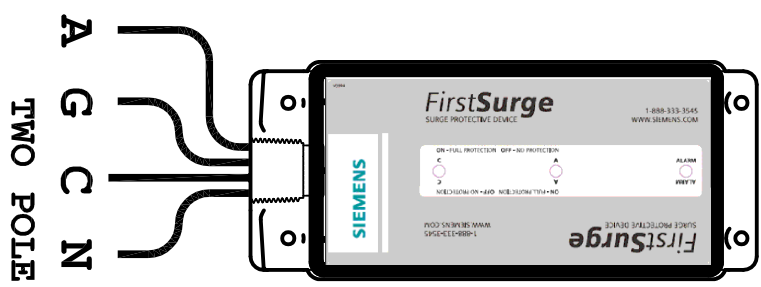

MODEL	VOLTAGE CODE	SERVICE VOLTAGE	FIGURE
FIRST SURGE	A	240/120V 1Ø, 3W Plus Ground	1

Rev	C.N.	Date
△ -	Denotes latest changes.	
□ -	Critical dimension.	
<p>Technical drawings are controlled and approved by the Technical Drawing Office. All drawings are issued as approved drawings. No other drawings are valid.</p> <p>DATE: 08/09/10 DRAWN BY: D. PROFFITT CHECKED BY: M.A.S. APPROVED BY: M.A.S.</p>		
<p>Confidential - Property of Siemens Industry, Inc. Building Technologies Division</p> <p>FIRST SURGE SERIES ELECTRICAL</p> <p>FIG. NO. SIE_WD_FIRST SURGE SCALE NONE SHEET 1 of 1</p>		