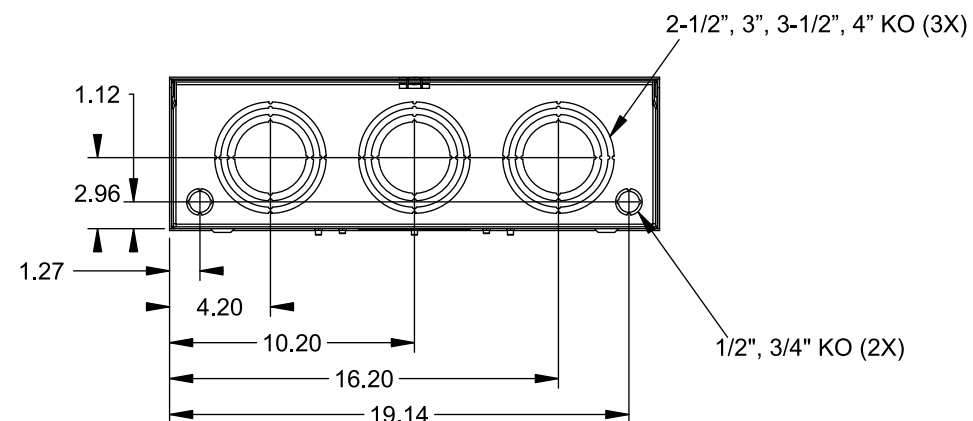

Catalog Number: 9817-8005

Features and Ratings

- Ringless Type Meter Socket
- 400A Continuous, 400A Max., 600V AC
- Outdoor Enclosure (NEMA Type 3R)
- Painted G90 Steel Enclosure
- 3 Phase, Commercial/Industrial Socket
- Meter Socket Type K-7
- For Overhead & Underground Service
- Large Hub Opening, HD Type Cover Plate Installed

TYPE HD (LARGE) HUB OPENING
COVER PLATE INSTALLED

VIEW SHOWN WITH COVER REMOVED

Accessories

CONDUIT HUBS (HD Type)	
TRADE SIZE	CATALOG No.
3 INCH	EC56856 or H56856-2
3-1/2 INCH	EC56857 or H56857-2
4 INCH	EC56858 or H56858-2
Hub Cover Plate	EC56933 or H56933S

CONNECTOR	PART No.	HEX DRIVE	WIRE SIZE	TORQUE
LINE*	58853	5/16"	(2)#6 - 350 kcmil	275 IN-LBS.
LOAD*	56732	5/16"	(2)#4 - 350 kcmil	275 IN-LBS.
NEUTRAL*	56732-M	5/16"	(2)#4 - 350 kcmil	275 IN-LBS.
GROUND*	56734	5/16"	(2)#6 - 250 kcmil	275 IN-LBS.

*Factory Installed

© 2015 Copyright Siemens Industry, Inc.

TALON
Meter Socket

Description: **400A Cont, 4 Terminal, K-7,
600V AC, Painted Steel Enclosure**

JEL 12/1/15 DO NOT SCALE DRAWING Dwg No: **9817-8005**