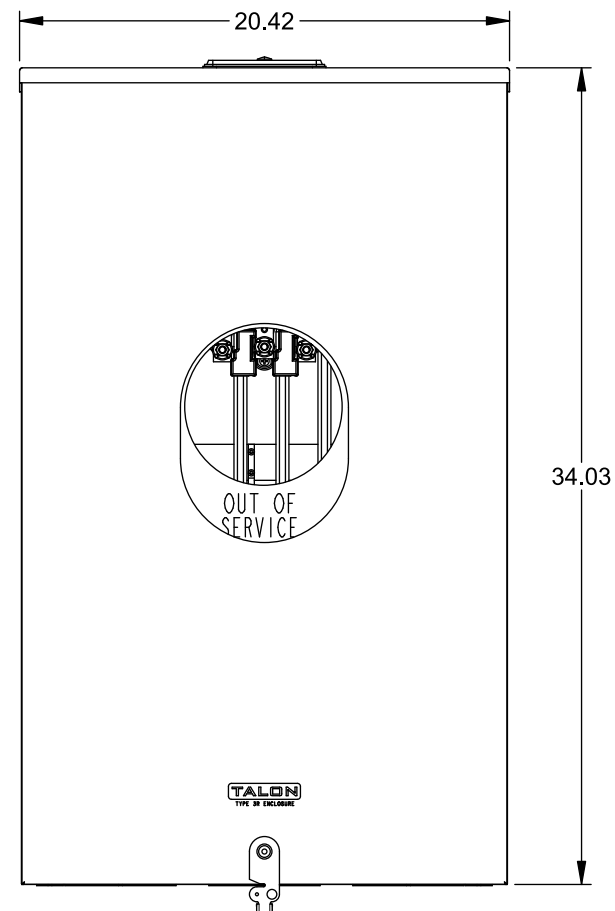

Catalog Number: 9817-8005

Features and Ratings

- Ringless Type Meter Socket
- 400A Continuous, 400A Max., 600V AC
- Outdoor Enclosure (NEMA Type 3R)
- Painted G90 Steel Enclosure
- 3 Phase, Commercial/Industrial Socket
- Meter Socket Type K-7
- For Overhead & Underground Service
- Large Hub Opening, HD Type Cover Plate Installed

TYPE HD (LARGE) HUB OPENING
COVER PLATE INSTALLED

VIEW SHOWN WITH COVER REMOVED

Accessories

CONDUIT HUBS (HD Type)	
TRADE SIZE	CATALOG No.
3 INCH	EC56856 or H56856-2
3-1/2 INCH	EC56857 or H56857-2
4 INCH	EC56858 or H56858-2
Hub Cover Plate	EC56933 or H56933S

CONNECTOR	PART No.	HEX DRIVE	WIRE SIZE	TORQUE
LINE*	58853	5/16"	(2)#6 - 350 kcmil	275 IN-LBS.
LOAD*	56732	5/16"	(2)#4 - 350 kcmil	275 IN-LBS.
NEUTRAL*	56732-M	5/16"	(2)#4 - 350 kcmil	275 IN-LBS.
GROUND*	56734	5/16"	(2)#6 - 250 kcmil	275 IN-LBS.

*Factory Installed

© 2015 Copyright Siemens Industry, Inc.

TALON
Meter Socket

Description: **400A Cont, 4 Terminal, K-7,
600V AC, Painted Steel Enclosure**

JEL 12/1/15 DO NOT SCALE DRAWING Dwg No: **9817-8005**