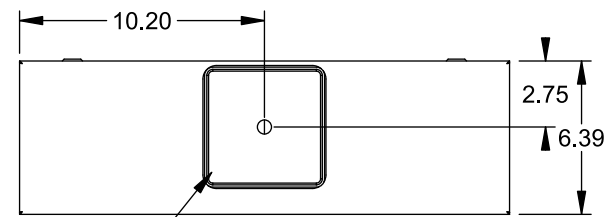

Catalog Number: 9817-8005

Features and Ratings

- Ringless Type Meter Socket
- 400A Continuous, 400A Max., 600V AC
- Outdoor Enclosure (NEMA Type 3R)
- Painted G90 Steel Enclosure
- 3 Phase, Commercial/Industrial Socket
- Meter Socket Type K-7
- For Overhead & Underground Service
- Large Hub Opening, HD Type Cover Plate Installed

TYPE HD (LARGE) HUB OPENING
COVER PLATE INSTALLED

VIEW SHOWN WITH COVER REMOVED

Accessories

CONDUIT HUBS (HD Type)	
TRADE SIZE	CATALOG No.
3 INCH	EC56856 or H56856-2
3-1/2 INCH	EC56857 or H56857-2
4 INCH	EC56858 or H56858-2
Hub Cover Plate	EC56933 or H56933S

CONNECTOR	PART No.	HEX DRIVE	WIRE SIZE	TORQUE
LINE*	58853	5/16"	(2)#6 - 350 kcmil	275 IN-LBS.
LOAD*	56732	5/16"	(2)#4 - 350 kcmil	275 IN-LBS.
NEUTRAL*	56732-M	5/16"	(2)#4 - 350 kcmil	275 IN-LBS.
GROUND*	56734	5/16"	(2)#6 - 250 kcmil	275 IN-LBS.