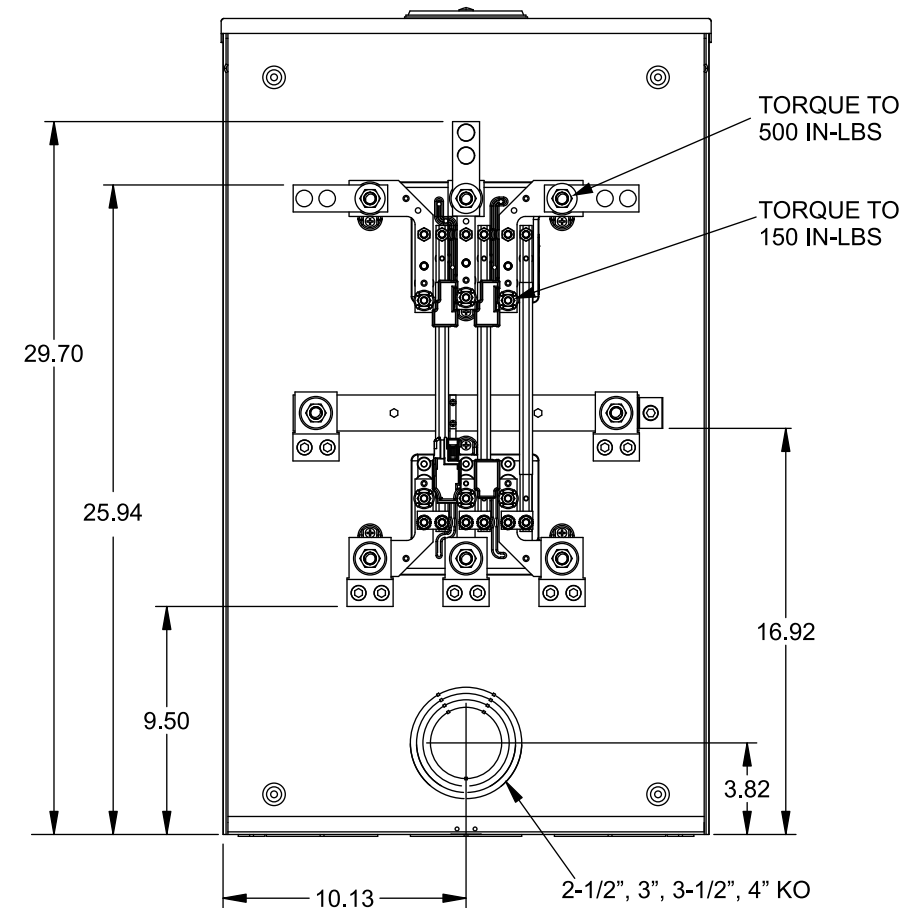

Catalog Number: 9817-8005

Features and Ratings

- Ringless Type Meter Socket
- 400A Continuous, 400A Max., 600V AC
- Outdoor Enclosure (NEMA Type 3R)
- Painted G90 Steel Enclosure
- 3 Phase, Commercial/Industrial Socket
- Meter Socket Type K-7
- For Overhead & Underground Service
- Large Hub Opening, HD Type Cover Plate Installed

TYPE HD (LARGE) HUB OPENING
COVER PLATE INSTALLED

VIEW SHOWN WITH COVER REMOVED

Accessories

CONDUIT HUBS (HD Type)	
TRADE SIZE	CATALOG No.
3 INCH	EC56856 or H56856-2
3-1/2 INCH	EC56857 or H56857-2
4 INCH	EC56858 or H56858-2
Hub Cover Plate	EC56933 or H56933S

CONNECTOR	PART No.	HEX DRIVE	WIRE SIZE	TORQUE
LINE*	58853	5/16"	(2)#6 - 350 kcmil	275 IN-LBS.
LOAD*	56732	5/16"	(2)#4 - 350 kcmil	275 IN-LBS.
NEUTRAL*	56732-M	5/16"	(2)#4 - 350 kcmil	275 IN-LBS.
GROUND*	56734	5/16"	(2)#6 - 250 kcmil	275 IN-LBS.

*Factory Installed

© 2015 Copyright Siemens Industry, Inc.

TALON
Meter Socket

Description: **400A Cont, 4 Terminal, K-7,
600V AC, Painted Steel Enclosure**

JEL 12/1/15 DO NOT SCALE DRAWING Dwg No: **9817-8005**