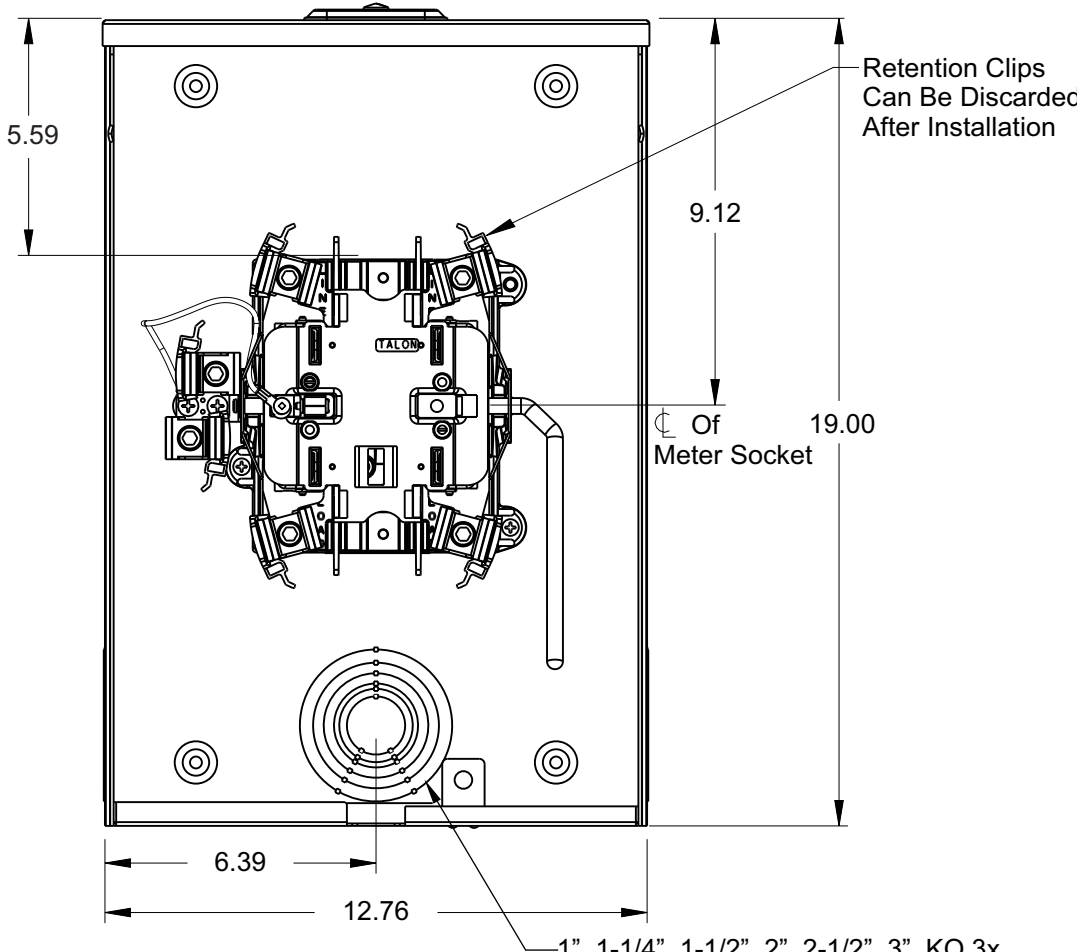

## Features and Ratings

- Ringless Type Meter Socket
- 200A Continuous, 250A Max.
- Outdoor Enclosure (NEMA Type 3R)
- Aluminum Enclosure
- 1 Phase, 3 Wire, 600V AC
- 5 Jaw, 9 O'clock 5th Jaw
- HQ Clamp Jaw Lever Bypass Meter Socket
- For Overhead or Underground Service
- RX Hub Opening With Coverplate Installed
- 7/8" Barrel Lock Provision

### Accessories

- Meter Opening Cover Plate  
Cat No: H39968
- RX HUB KITS  
Cat No: H38597-2 (1.25")  
Cat No: H38598-2 (1.50")  
Cat No: H38599-2 (2.00")  
Cat No: H38600-2 (2.50")
- RX HUB KITS  
Cat No: EC38597 (1.25")  
Cat No: EC38598 (1.50")  
Cat No: EC38599 (2.00")  
Cat No: EC38600 (2.50")
- HUB COVER PLATE  
Cat No: H38595-1
- GROUND LUG KIT  
Cat No: H6509991  
Wire Size #4-2 45 LB-IN
- SHIELD ASSEMBLY WITH 5TH JAW  
Cat No: H35815-3

### Lugs, Wire Sizes and Torques

LOCATION	LUG SIZE	TORQUE
LINE*	#6-350 kcmil	275 LB-IN
LOAD*	#6-350 kcmil	275 LB-IN
NEUTRAL*	#6-350 kcmil	275 LB-IN
GROUND	#14-2	45 LB-IN

\* External Hex drive 1/2"  
\* Internal Hex drive 5/16"

**TALON**  
Meter Socket

Description:  
**200A Cont, 5 Jaw, HQ5, 600V AC, Aluminum Enclosure**