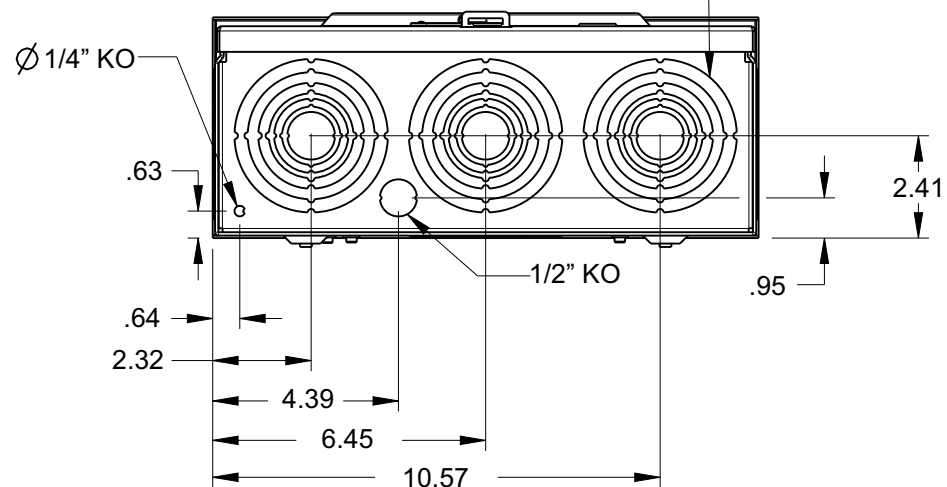

## Features and Ratings

- Ringless Type Meter Socket
- 200A Continuous, 250A Max.
- Outdoor Enclosure (NEMA Type 3R)
- Aluminum Enclosure
- 1 Phase, 3 Wire, 600V AC
- 5 Jaw, 9 O'clock 5th Jaw
- HQ Clamp Jaw Lever Bypass Meter Socket
- For Overhead or Underground Service
- RX Hub Opening With Coverplate Installed
- 7/8" Barrel Lock Provision

### Accessories

- Meter Opening Cover Plate  
Cat No: H39968
- RX HUB KITS  
Cat No: H38597-2 (1.25")  
Cat No: H38598-2 (1.50")  
Cat No: H38599-2 (2.00")  
Cat No: H38600-2 (2.50")
- RX HUB KITS  
Cat No: EC38597 (1.25")  
Cat No: EC38598 (1.50")  
Cat No: EC38599 (2.00")  
Cat No: EC38600 (2.50")
- HUB COVER PLATE  
Cat No: H38595-1
- GROUND LUG KIT  
Cat No: H6509991  
Wire Size #4-2 45 LB-IN
- SHIELD ASSEMBLY WITH 5TH JAW  
Cat No: H35815-3

### Lugs, Wire Sizes and Torques

LOCATION	LUG SIZE	TORQUE
LINE*	#6-350 kcmil	275 LB-IN
LOAD*	#6-350 kcmil	275 LB-IN
NEUTRAL*	#6-350 kcmil	275 LB-IN
GROUND	#14-2	45 LB-IN

\* External Hex drive 1/2"  
\* Internal Hex drive 5/16"

**TALON**  
Meter Socket

Description:  
**200A Cont, 5 Jaw, HQ5, 600V AC, Aluminum Enclosure**