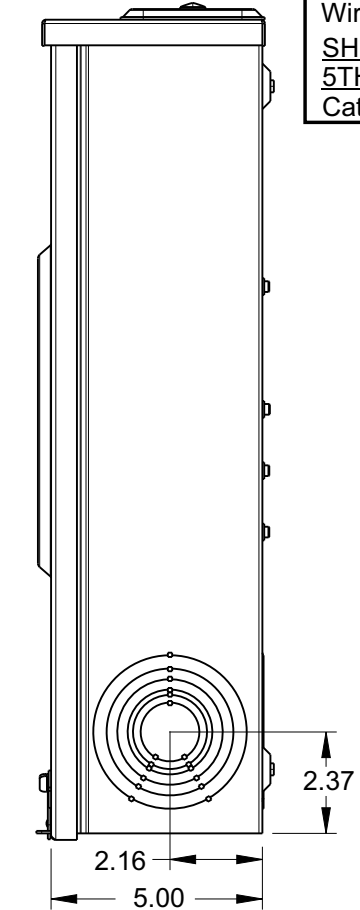

## Features and Ratings

- Ringless Type Meter Socket
- 200A Continuous, 250A Max.
- Outdoor Enclosure (NEMA Type 3R)
- Aluminum Enclosure
- 1 Phase, 3 Wire, 600V AC
- 5 Jaw, 9 O'clock 5th Jaw
- HQ Clamp Jaw Lever Bypass Meter Socket
- For Overhead or Underground Service
- RX Hub Opening With Coverplate Installed
- 7/8" Barrel Lock Provision

### Accessories

- Meter Opening Cover Plate  
Cat No: H39968
- RX HUB KITS  
Cat No: H38597-2 (1.25")  
Cat No: H38598-2 (1.50")  
Cat No: H38599-2 (2.00")  
Cat No: H38600-2 (2.50")
- RX HUB KITS  
Cat No: EC38597 (1.25")  
Cat No: EC38598 (1.50")  
Cat No: EC38599 (2.00")  
Cat No: EC38600 (2.50")
- HUB COVER PLATE  
Cat No: H38595-1
- GROUND LUG KIT  
Cat No: H6509991  
Wire Size #4-2 45 LB-IN
- SHIELD ASSEMBLY WITH 5TH JAW  
Cat No: H35815-3

### Lugs, Wire Sizes and Torques

LOCATION	LUG SIZE	TORQUE
LINE*	#6-350 kcmil	275 LB-IN
LOAD*	#6-350 kcmil	275 LB-IN
NEUTRAL*	#6-350 kcmil	275 LB-IN
GROUND	#14-2	45 LB-IN

\* External Hex drive 1/2"  
\* Internal Hex drive 5/16"

**TALON**  
Meter Socket

Description:  
**200A Cont, 5 Jaw, HQ5, 600V AC, Aluminum Enclosure**