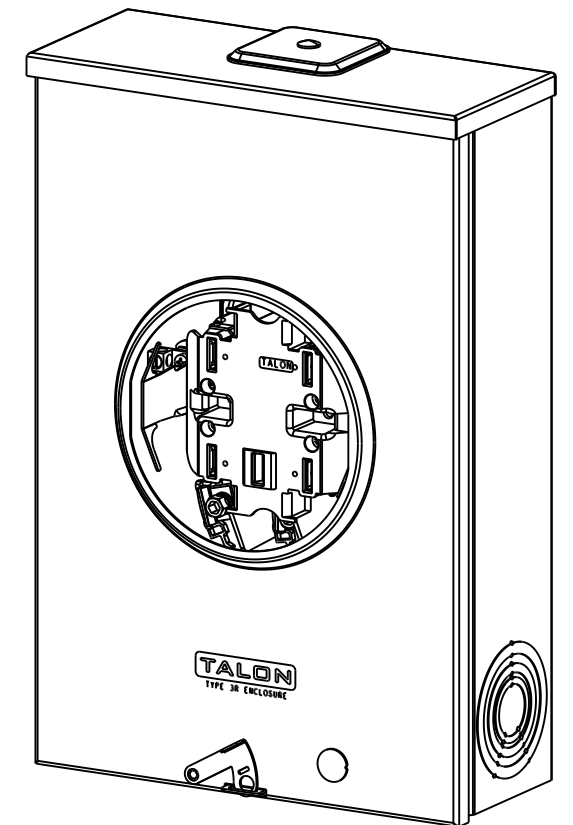

## Features and Ratings

- Ringless Type Meter Socket
- 200A Continuous, 250A Max.
- Outdoor Enclosure (NEMA Type 3R)
- Aluminum Enclosure
- 1 Phase, 3 Wire, 600V AC
- 5 Jaw, 9 O'clock 5th Jaw
- HQ Clamp Jaw Lever Bypass Meter Socket
- For Overhead or Underground Service
- RX Hub Opening With Coverplate Installed
- 7/8" Barrel Lock Provision

### Accessories

- Meter Opening Cover Plate  
Cat No: H39968
- RX HUB KITS  
Cat No: H38597-2 (1.25")  
Cat No: H38598-2 (1.50")  
Cat No: H38599-2 (2.00")  
Cat No: H38600-2 (2.50")
- RX HUB KITS  
Cat No: EC38597 (1.25")  
Cat No: EC38598 (1.50")  
Cat No: EC38599 (2.00")  
Cat No: EC38600 (2.50")
- HUB COVER PLATE  
Cat No: H38595-1
- GROUND LUG KIT  
Cat No: H6509991  
Wire Size #4-2 45 LB-IN
- SHIELD ASSEMBLY WITH 5TH JAW  
Cat No: H35815-3

**TALON**  
Meter Socket

Description:  
**200A Cont, 5 Jaw, HQ5, 600V AC, Aluminum Enclosure**