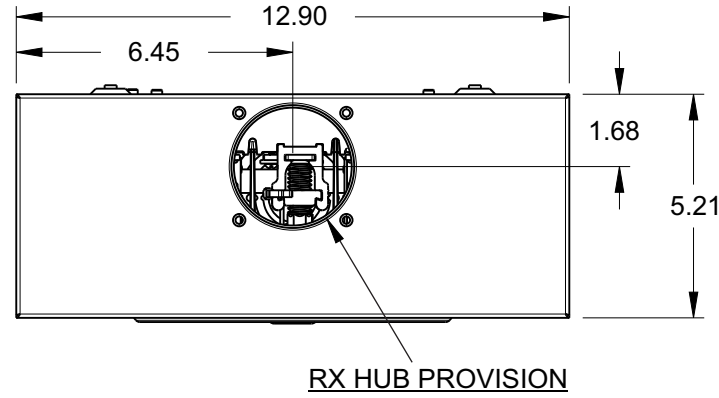

## Features and Ratings

- Ringless Type Meter Socket
- 200A Continuous, 250A Max.
- Outdoor Enclosure (NEMA Type 3R)
- Aluminum Enclosure
- 1 Phase, 3 Wire, 600V AC
- 5 Jaw, 9 O'clock 5th Jaw
- HQ Clamp Jaw Lever Bypass Meter Socket
- For Overhead or Underground Service
- RX Hub Opening With Coverplate Installed
- 7/8" Barrel Lock Provision

### Accessories

- Meter Opening Cover Plate  
Cat No: H39968
- RX HUB KITS  
Cat No: H38597-2 (1.25")  
Cat No: H38598-2 (1.50")  
Cat No: H38599-2 (2.00")  
Cat No: H38600-2 (2.50")
- RX HUB KITS  
Cat No: EC38597 (1.25")  
Cat No: EC38598 (1.50")  
Cat No: EC38599 (2.00")  
Cat No: EC38600 (2.50")
- HUB COVER PLATE  
Cat No: H38595-1
- GROUND LUG KIT  
Cat No: H6509991  
Wire Size #4-2 45 LB-IN
- SHIELD ASSEMBLY WITH 5TH JAW  
Cat No: H35815-3

### Lugs, Wire Sizes and Torques

LOCATION	LUG SIZE	TORQUE
LINE*	#6-350 kcmil	275 LB-IN
LOAD*	#6-350 kcmil	275 LB-IN
NEUTRAL*	#6-350 kcmil	275 LB-IN
GROUND	#14-2	45 LB-IN

\* External Hex drive 1/2"  
\* Internal Hex drive 5/16"

**TALON**  
Meter Socket

Description:  
**200A Cont, 5 Jaw, HQ5, 600V AC, Aluminum Enclosure**