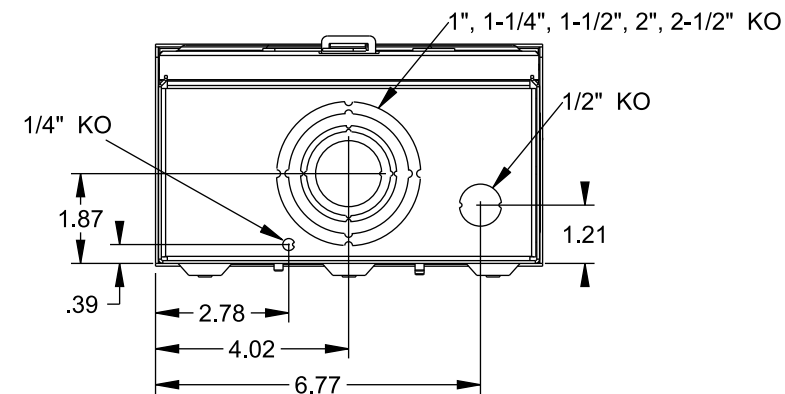

## Features and Ratings

- Ringless Type Meter Socket
- 200A Continuous, 250A Max., 600V AC
- Outdoor Enclosure (NEMA Type 3R)
- Painted G90 Steel
- 1 Phase, 3 Wire
- 5 Jaw Meter Socket
- Meter Socket Type UAT3
- For Overhead Service Only
- 2" RX Type Hub Installed
- Horn Bypass
- 7/16" Barrel Lock Provision w/Bracket

## Accessories

CONDUIT HUBS (RX Type)	
TRADE SIZE	CATALOG No.
1-1/4 INCH	EC38597 or H38597-2
1-1/2 INCH	EC38598 or H38598-2
2 INCH	EC38599 or H38599-2
2-1/2 INCH	EC38600 or H38600-2

Hub Cover Plate EC38595 or H38595-1

## Connectors, Wire Sizes and Torques

CONNECTOR	WIRE SIZE	TORQUE
LINE, LOAD, NEUTRAL*	#6 - 350 kcmil	250 IN.-LBS.
GROUND	#2 - 14 AWG	50 IN.-LBS.

\* External Hex Drive 1/2"  
\* Internal Hex Drive 5/16"

© 2015 Copyright Siemens Industry, Inc.

**TALON**  
**Meter Socket**

Description: **200A Cont, 5 Jaw, UAT3, 600V AC, Painted Steel Enclosure**

JEL 6/30/15 | DO NOT SCALE DRAWING | Dwg No: **UAT317-DBBU**