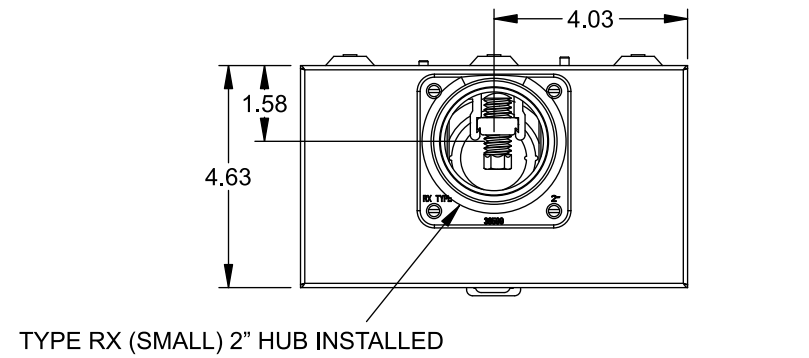

## Features and Ratings

- Ringless Type Meter Socket
- 200A Continuous, 250A Max., 600V AC
- Outdoor Enclosure (NEMA Type 3R)
- Painted G90 Steel
- 1 Phase, 3 Wire
- 5 Jaw Meter Socket
- Meter Socket Type UAT3
- For Overhead Service Only
- 2" RX Type Hub Installed
- Horn Bypass
- 7/16" Barrel Lock Provision w/Bracket

## Accessories

CONDUIT HUBS (RX Type)	
TRADE SIZE	CATALOG No.
1-1/4 INCH	EC38597 or H38597-2
1-1/2 INCH	EC38598 or H38598-2
2 INCH	EC38599 or H38599-2
2-1/2 INCH	EC38600 or H38600-2

Hub Cover Plate EC38595 or H38595-1

## Connectors, Wire Sizes and Torques

CONNECTOR	WIRE SIZE	TORQUE
LINE, LOAD, NEUTRAL*	#6 - 350 kcmil	250 IN.-LBS.
GROUND	#2 - 14 AWG	50 IN.-LBS.

\* External Hex Drive 1/2"  
\* Internal Hex Drive 5/16"

© 2015 Copyright Siemens Industry, Inc.

**TALON**  
**Meter Socket**

Description: **200A Cont, 5 Jaw, UAT3, 600V AC, Painted Steel Enclosure**

JEL 6/30/15 | DO NOT SCALE DRAWING | Dwg No: **UAT317-DBBU**