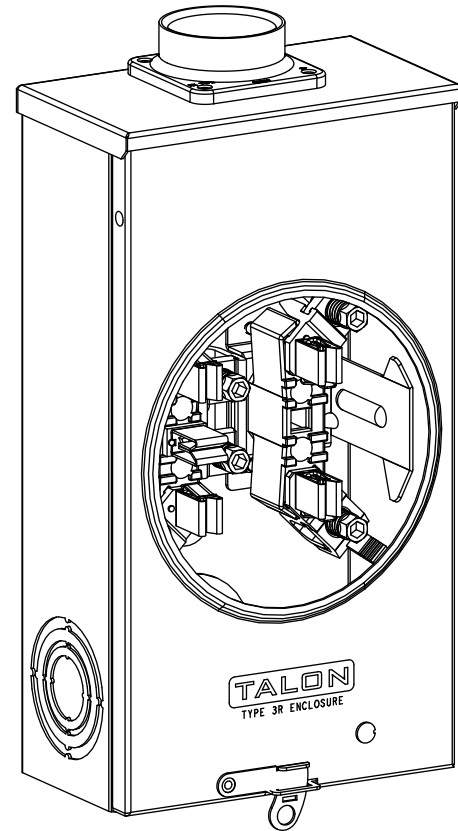

## Features and Ratings

- Ringless Type Meter Socket
- 200A Continuous, 250A Max., 600V AC
- Outdoor Enclosure (NEMA Type 3R)
- Painted G90 Steel
- 1 Phase, 3 Wire
- 5 Jaw Meter Socket
- Meter Socket Type UAT3
- For Overhead Service Only
- 2" RX Type Hub Installed
- Horn Bypass
- 7/16" Barrel Lock Provision w/Bracket

## Accessories

CONDUIT HUBS (RX Type)	
TRADE SIZE	CATALOG No.
1-1/4 INCH	EC38597 or H38597-2
1-1/2 INCH	EC38598 or H38598-2
2 INCH	EC38599 or H38599-2
2-1/2 INCH	EC38600 or H38600-2

Hub Cover Plate EC38595 or H38595-1

Meter Opening Cover Plate  
Cat No: H659-0162

5th Jaw Kit  
Cat. No: EC659-0121

## Connectors, Wire Sizes and Torques

CONNECTOR	WIRE SIZE	TORQUE
LINE, LOAD, NEUTRAL*	#6 - 350 kcmil	250 IN.-LBS.
GROUND	#2 - 14 AWG	50 IN.-LBS.

\* External Hex Drive 1/2"  
\* Internal Hex Drive 5/16"

© 2015 Copyright Siemens Industry, Inc.