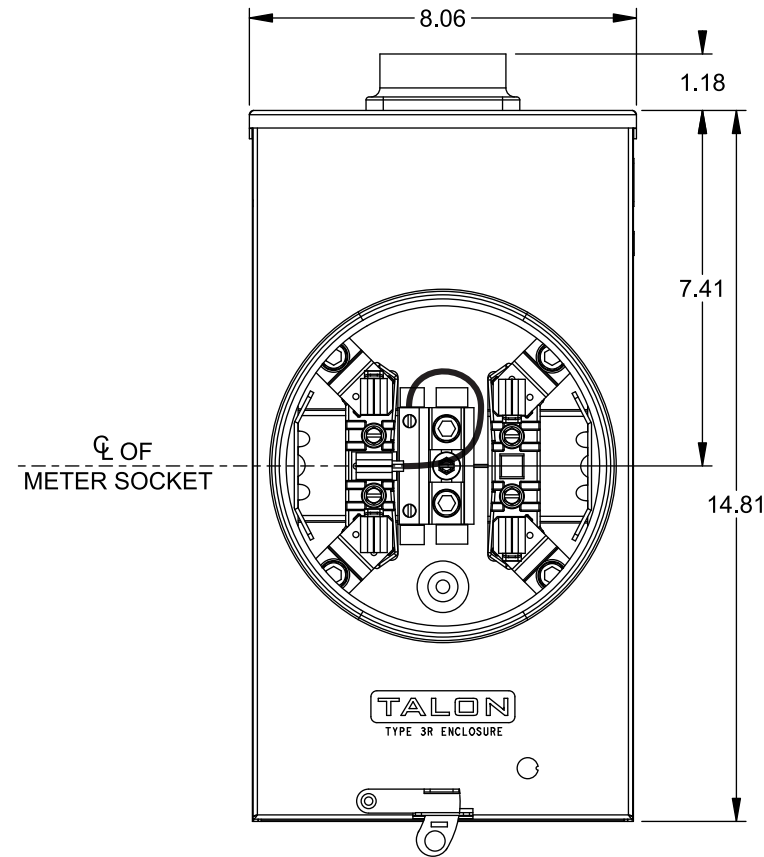

## Features and Ratings

- Ringless Type Meter Socket
- 200A Continuous, 250A Max., 600V AC
- Outdoor Enclosure (NEMA Type 3R)
- Painted G90 Steel
- 1 Phase, 3 Wire
- 5 Jaw Meter Socket
- Meter Socket Type UAT3
- For Overhead Service Only
- 2" RX Type Hub Installed
- Horn Bypass
- 7/16" Barrel Lock Provision w/Bracket

## Accessories

CONDUIT HUBS (RX Type)	
TRADE SIZE	CATALOG No.
1-1/4 INCH	EC38597 or H38597-2
1-1/2 INCH	EC38598 or H38598-2
2 INCH	EC38599 or H38599-2
2-1/2 INCH	EC38600 or H38600-2

Hub Cover Plate EC38595 or H38595-1

## Connectors, Wire Sizes and Torques

CONNECTOR	WIRE SIZE	TORQUE
LINE, LOAD, NEUTRAL*	#6 - 350 kcmil	250 IN.-LBS.
GROUND	#2 - 14 AWG	50 IN.-LBS.

\* External Hex Drive 1/2"  
\* Internal Hex Drive 5/16"

© 2015 Copyright Siemens Industry, Inc.

**TALON**  
**Meter Socket**

Description: **200A Cont, 5 Jaw, UAT3, 600V AC, Painted Steel Enclosure**

JEL 6/30/15 | DO NOT SCALE DRAWING | Dwg No: **UAT317-DBBU**