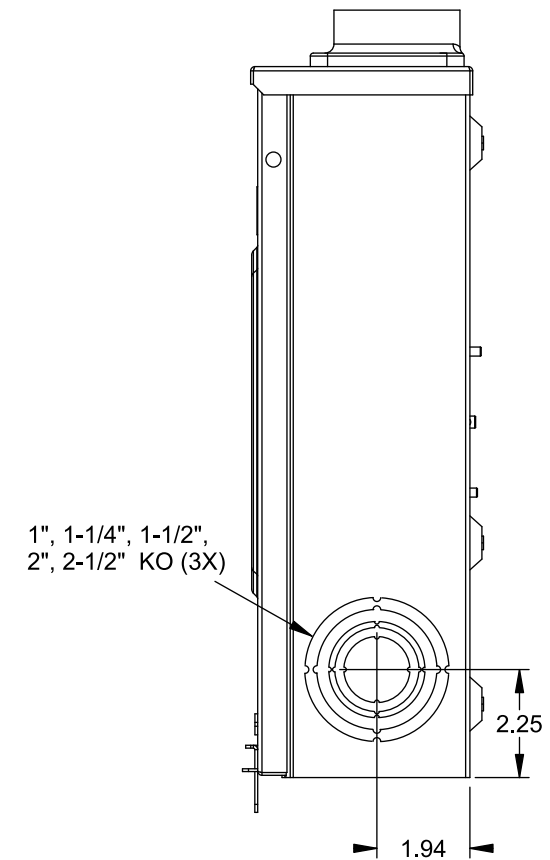

## Features and Ratings

- Ringless Type Meter Socket
- 200A Continuous, 250A Max., 600V AC
- Outdoor Enclosure (NEMA Type 3R)
- Painted G90 Steel
- 1 Phase, 3 Wire
- 5 Jaw Meter Socket
- Meter Socket Type UAT3
- For Overhead Service Only
- 2" RX Type Hub Installed
- Horn Bypass
- 7/16" Barrel Lock Provision w/Bracket

## Accessories

CONDUIT HUBS (RX Type)	
TRADE SIZE	CATALOG No.
1-1/4 INCH	EC38597 or H38597-2
1-1/2 INCH	EC38598 or H38598-2
2 INCH	EC38599 or H38599-2
2-1/2 INCH	EC38600 or H38600-2

Hub Cover Plate EC38595 or H38595-1

Meter Opening Cover Plate  
Cat No: H659-0162

5th Jaw Kit  
Cat. No: EC659-0121

## Connectors, Wire Sizes and Torques

CONNECTOR	WIRE SIZE	TORQUE
LINE, LOAD, NEUTRAL*	#6 - 350 kcmil	250 IN.-LBS.
GROUND	#2 - 14 AWG	50 IN.-LBS.

\* External Hex Drive 1/2"  
\* Internal Hex Drive 5/16"

© 2015 Copyright Siemens Industry, Inc.