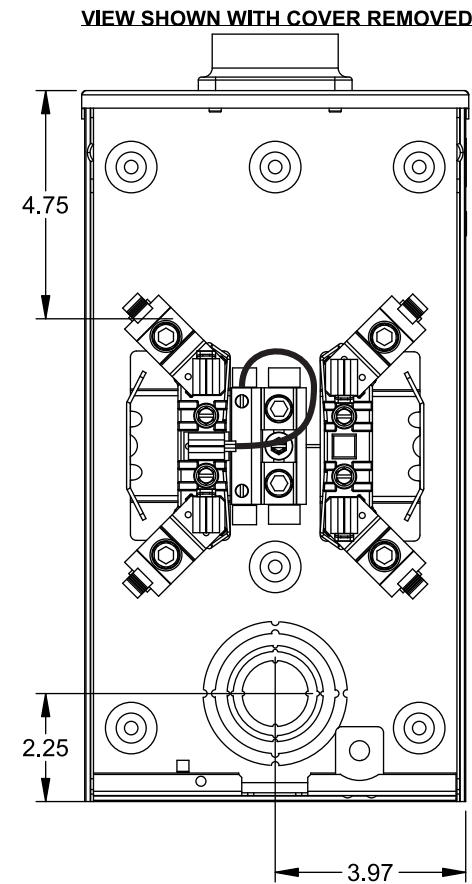

## Features and Ratings

- Ringless Type Meter Socket
- 200A Continuous, 250A Max., 600V AC
- Outdoor Enclosure (NEMA Type 3R)
- Painted G90 Steel
- 1 Phase, 3 Wire
- 5 Jaw Meter Socket
- Meter Socket Type UAT3
- For Overhead Service Only
- 2" RX Type Hub Installed
- Horn Bypass
- 7/16" Barrel Lock Provision w/Bracket

## Accessories

CONDUIT HUBS (RX Type)	
TRADE SIZE	CATALOG No.
1-1/4 INCH	EC38597 or H38597-2
1-1/2 INCH	EC38598 or H38598-2
2 INCH	EC38599 or H38599-2
2-1/2 INCH	EC38600 or H38600-2

Hub Cover Plate EC38595 or H38595-1

Meter Opening Cover Plate  
Cat No: H659-0162

5th Jaw Kit  
Cat. No: EC659-0121

## Connectors, Wire Sizes and Torques

CONNECTOR	WIRE SIZE	TORQUE
LINE, LOAD, NEUTRAL*	#6 - 350 kcmil	250 IN.-LBS.
GROUND	#2 - 14 AWG	50 IN.-LBS.

\* External Hex Drive 1/2"  
\* Internal Hex Drive 5/16"

© 2015 Copyright Siemens Industry, Inc.