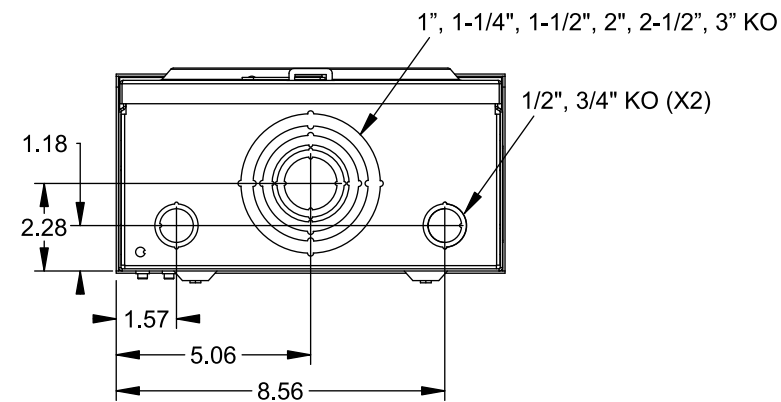

Catalog Number: 40005-01NU

Features and Ratings

- Ringless Type Meter Socket
- 200A Continuous, 200A Max., 600V AC
- Outdoor Enclosure (NEMA Type 3R)
- Painted Steel Enclosure
- 1 Phase, 3-Wire
- 5 Jaw Meter Socket, 5th Jaw Kit @ 6 o'clock Position
- Meter Socket Type HQ-5
- For Overhead Service Only
- RX Type Hub Opening
- Lever Bypass
- 7/16" Barrel Lock Provision w/Bracket
- One Ground Lug Installed

VIEW SHOWN WITH COVER REMOVED

Accessories

| CONDUIT HUBS (RX Type) | |
|------------------------|---------------------|
| TRADE SIZE | CATALOG No. |
| 1-1/4 INCH | EC38597 or H38597-2 |
| 1-1/2 INCH | EC38598 or H38598-2 |
| 2 INCH | EC38599 or H38599-2 |
| 2-1/2 INCH | EC38600 or H38600-2 |
| Hub Cover Plate | EC38595 or H38595-1 |

Meter Opening Cover Plate
Cat No: H659-0162

Connectors, Wire Sizes and Torques

| CONNECTOR | WIRE SIZE | TORQUE |
|----------------------|----------------|--------------|
| LINE, LOAD, NEUTRAL* | #6 - 350 kcmil | 275 IN.-LBS. |
| GROUND | #14 - 2 AWG | 45 IN.-LBS. |

* External Hex Drive 1/2"
* Internal Hex Drive 5/16"

© 2015 Copyright Siemens Industry, Inc.

TALON
Meter Socket

Description: **200A Cont, 5 Jaw, HQ-5, 600V AC, Painted Steel Enclosure**

JEL 8/30/15 DO NOT SCALE DRAWING Dwg No: **40005-01NU**