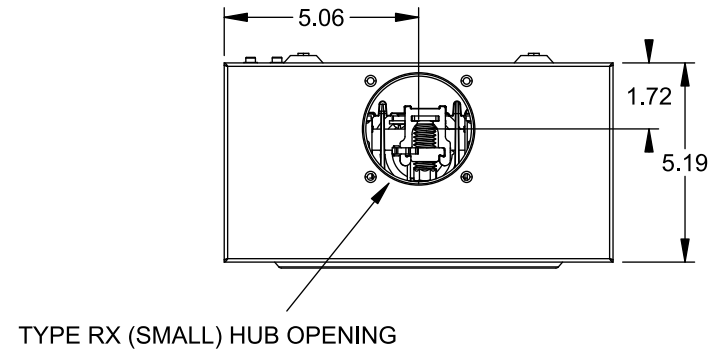

Catalog Number: 40005-01NU

Features and Ratings

- Ringless Type Meter Socket
- 200A Continuous, 200A Max., 600V AC
- Outdoor Enclosure (NEMA Type 3R)
- Painted Steel Enclosure
- 1 Phase, 3-Wire
- 5 Jaw Meter Socket, 5th Jaw Kit @ 6 o'clock Position
- Meter Socket Type HQ-5
- For Overhead Service Only
- RX Type Hub Opening
- Lever Bypass
- 7/16" Barrel Lock Provision w/Bracket
- One Ground Lug Installed

VIEW SHOWN WITH COVER REMOVED

Accessories

| CONDUIT HUBS (RX Type) | |
|------------------------|---------------------|
| TRADE SIZE | CATALOG No. |
| 1-1/4 INCH | EC38597 or H38597-2 |
| 1-1/2 INCH | EC38598 or H38598-2 |
| 2 INCH | EC38599 or H38599-2 |
| 2-1/2 INCH | EC38600 or H38600-2 |
| Hub Cover Plate | EC38595 or H38595-1 |

Meter Opening Cover Plate
Cat No: H659-0162

Connectors, Wire Sizes and Torques

| CONNECTOR | WIRE SIZE | TORQUE |
|----------------------|----------------|--------------|
| LINE, LOAD, NEUTRAL* | #6 - 350 kcmil | 275 IN.-LBS. |
| GROUND | #14 - 2 AWG | 45 IN.-LBS. |

* External Hex Drive 1/2"
* Internal Hex Drive 5/16"

© 2015 Copyright Siemens Industry, Inc.

TALON
Meter Socket

Description: **200A Cont, 5 Jaw, HQ-5, 600V AC, Painted Steel Enclosure**

JEL 8/30/15 DO NOT SCALE DRAWING Dwg No: **40005-01NU**