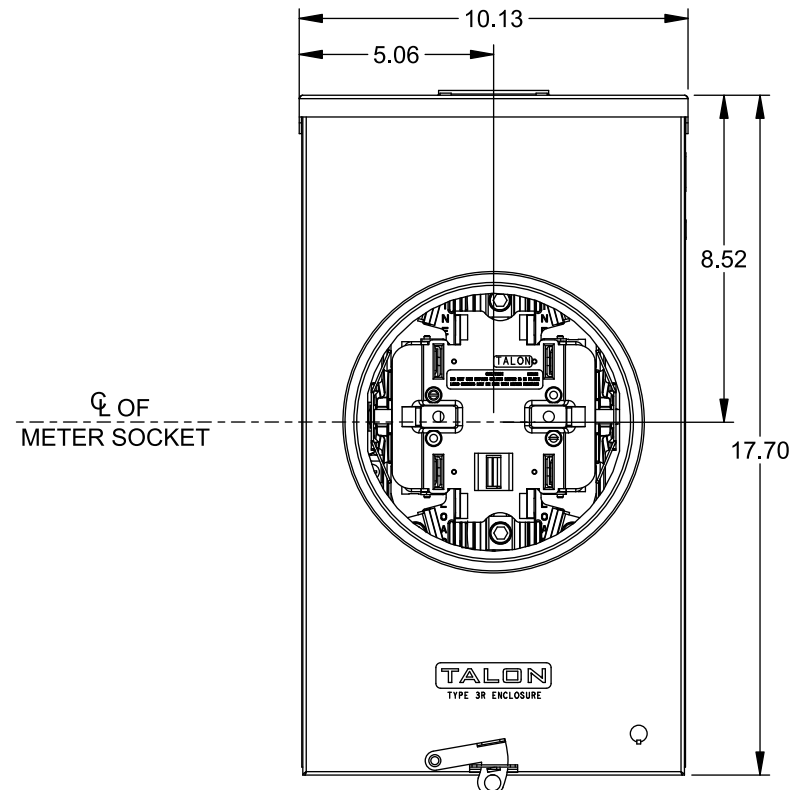

Catalog Number: 40005-01NU

Features and Ratings

- Ringless Type Meter Socket
- 200A Continuous, 200A Max., 600V AC
- Outdoor Enclosure (NEMA Type 3R)
- Painted Steel Enclosure
- 1 Phase, 3-Wire
- 5 Jaw Meter Socket, 5th Jaw Kit @ 6 o'clock Position
- Meter Socket Type HQ-5
- For Overhead Service Only
- RX Type Hub Opening
- Lever Bypass
- 7/16" Barrel Lock Provision w/Bracket
- One Ground Lug Installed

VIEW SHOWN WITH COVER REMOVED

Accessories

| CONDUIT HUBS (RX Type) | |
|------------------------|---------------------|
| TRADE SIZE | CATALOG No. |
| 1-1/4 INCH | EC38597 or H38597-2 |
| 1-1/2 INCH | EC38598 or H38598-2 |
| 2 INCH | EC38599 or H38599-2 |
| 2-1/2 INCH | EC38600 or H38600-2 |
| Hub Cover Plate | EC38595 or H38595-1 |

Meter Opening Cover Plate
Cat No: H659-0162

Connectors, Wire Sizes and Torques

| CONNECTOR | WIRE SIZE | TORQUE |
|----------------------|----------------|--------------|
| LINE, LOAD, NEUTRAL* | #6 - 350 kcmil | 275 IN.-LBS. |
| GROUND | #14 - 2 AWG | 45 IN.-LBS. |

* External Hex Drive 1/2"
* Internal Hex Drive 5/16"

© 2015 Copyright Siemens Industry, Inc.

TALON
Meter Socket

Description: **200A Cont, 5 Jaw, HQ-5, 600V AC, Painted Steel Enclosure**

JEL 8/30/15 DO NOT SCALE DRAWING Dwg No: **40005-01NU**