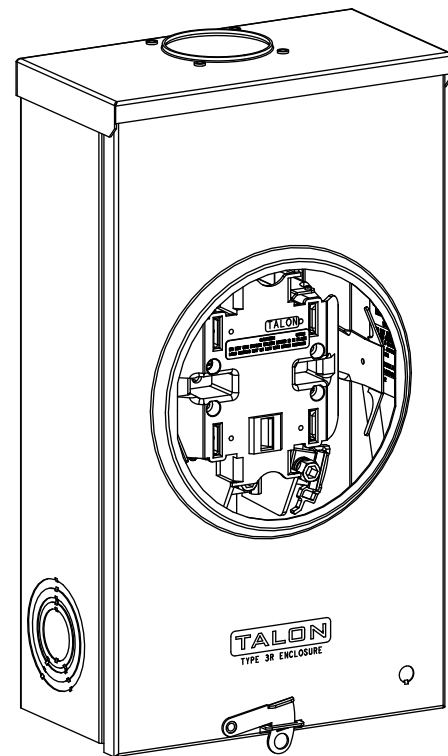

Catalog Number: 40005-01NU

Features and Ratings

- Ringless Type Meter Socket
- 200A Continuous, 200A Max., 600V AC
- Outdoor Enclosure (NEMA Type 3R)
- Painted Steel Enclosure
- 1 Phase, 3-Wire
- 5 Jaw Meter Socket, 5th Jaw Kit @ 6 o'clock Position
- Meter Socket Type HQ-5
- For Overhead Service Only
- RX Type Hub Opening
- Lever Bypass
- 7/16" Barrel Lock Provision w/Bracket
- One Ground Lug Installed

VIEW SHOWN WITH COVER REMOVED

Accessories

| CONDUIT HUBS (RX Type) | |
|------------------------|---------------------|
| TRADE SIZE | CATALOG No. |
| 1-1/4 INCH | EC38597 or H38597-2 |
| 1-1/2 INCH | EC38598 or H38598-2 |
| 2 INCH | EC38599 or H38599-2 |
| 2-1/2 INCH | EC38600 or H38600-2 |
| Hub Cover Plate | EC38595 or H38595-1 |

Meter Opening Cover Plate
Cat No: H659-0162

Connectors, Wire Sizes and Torques

| CONNECTOR | WIRE SIZE | TORQUE |
|----------------------|----------------|--------------|
| LINE, LOAD, NEUTRAL* | #6 - 350 kcmil | 275 IN.-LBS. |
| GROUND | #14 - 2 AWG | 45 IN.-LBS. |

* External Hex Drive 1/2"
* Internal Hex Drive 5/16"

© 2015 Copyright Siemens Industry, Inc.

TALON
Meter Socket

Description: **200A Cont, 5 Jaw, HQ-5, 600V AC, Painted Steel Enclosure**

JEL 8/30/15 DO NOT SCALE DRAWING Dwg No: **40005-01NU**