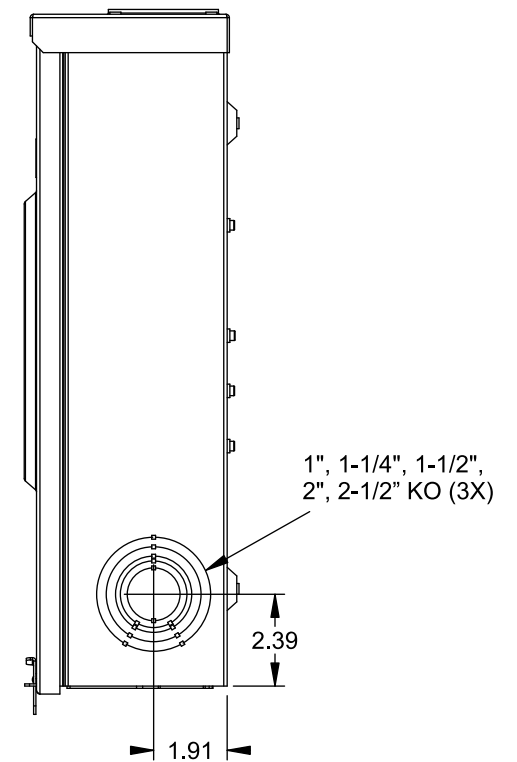

Catalog Number: 40005-01NU

Features and Ratings

- Ringless Type Meter Socket
- 200A Continuous, 200A Max., 600V AC
- Outdoor Enclosure (NEMA Type 3R)
- Painted Steel Enclosure
- 1 Phase, 3-Wire
- 5 Jaw Meter Socket, 5th Jaw Kit @ 6 o'clock Position
- Meter Socket Type HQ-5
- For Overhead Service Only
- RX Type Hub Opening
- Lever Bypass
- 7/16" Barrel Lock Provision w/Bracket
- One Ground Lug Installed

VIEW SHOWN WITH COVER REMOVED

Accessories

| CONDUIT HUBS (RX Type) | |
|------------------------|---------------------|
| TRADE SIZE | CATALOG No. |
| 1-1/4 INCH | EC38597 or H38597-2 |
| 1-1/2 INCH | EC38598 or H38598-2 |
| 2 INCH | EC38599 or H38599-2 |
| 2-1/2 INCH | EC38600 or H38600-2 |
| Hub Cover Plate | EC38595 or H38595-1 |

Meter Opening Cover Plate
Cat No: H659-0162

Connectors, Wire Sizes and Torques

| CONNECTOR | WIRE SIZE | TORQUE |
|----------------------|----------------|--------------|
| LINE, LOAD, NEUTRAL* | #6 - 350 kcmil | 275 IN.-LBS. |
| GROUND | #14 - 2 AWG | 45 IN.-LBS. |

* External Hex Drive 1/2"
* Internal Hex Drive 5/16"

© 2015 Copyright Siemens Industry, Inc.

TALON
Meter Socket

Description: **200A Cont, 5 Jaw, HQ-5, 600V AC, Painted Steel Enclosure**

JEL 8/30/15 DO NOT SCALE DRAWING Dwg No: **40005-01NU**