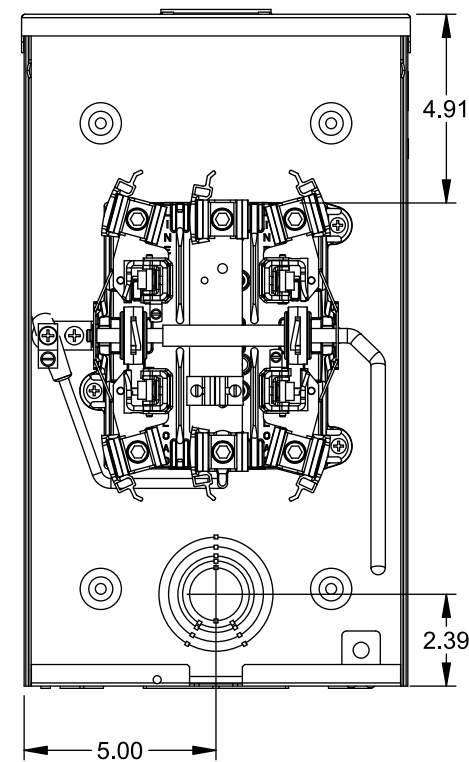

Catalog Number: 40005-01NU

Features and Ratings

- Ringless Type Meter Socket
- 200A Continuous, 200A Max., 600V AC
- Outdoor Enclosure (NEMA Type 3R)
- Painted Steel Enclosure
- 1 Phase, 3-Wire
- 5 Jaw Meter Socket, 5th Jaw Kit @ 6 o'clock Position
- Meter Socket Type HQ-5
- For Overhead Service Only
- RX Type Hub Opening
- Lever Bypass
- 7/16" Barrel Lock Provision w/Bracket
- One Ground Lug Installed

VIEW SHOWN WITH COVER REMOVED

Accessories

| CONDUIT HUBS (RX Type) | |
|------------------------|---------------------|
| TRADE SIZE | CATALOG No. |
| 1-1/4 INCH | EC38597 or H38597-2 |
| 1-1/2 INCH | EC38598 or H38598-2 |
| 2 INCH | EC38599 or H38599-2 |
| 2-1/2 INCH | EC38600 or H38600-2 |
| Hub Cover Plate | EC38595 or H38595-1 |

Meter Opening Cover Plate
Cat No: H659-0162

Connectors, Wire Sizes and Torques

| CONNECTOR | WIRE SIZE | TORQUE |
|----------------------|----------------|--------------|
| LINE, LOAD, NEUTRAL* | #6 - 350 kcmil | 275 IN.-LBS. |
| GROUND | #14 - 2 AWG | 45 IN.-LBS. |

* External Hex Drive 1/2"
* Internal Hex Drive 5/16"

© 2015 Copyright Siemens Industry, Inc.

TALON
Meter Socket

Description: **200A Cont, 5 Jaw, HQ-5, 600V AC, Painted Steel Enclosure**

JEL 8/30/15 DO NOT SCALE DRAWING Dwg No: **40005-01NU**