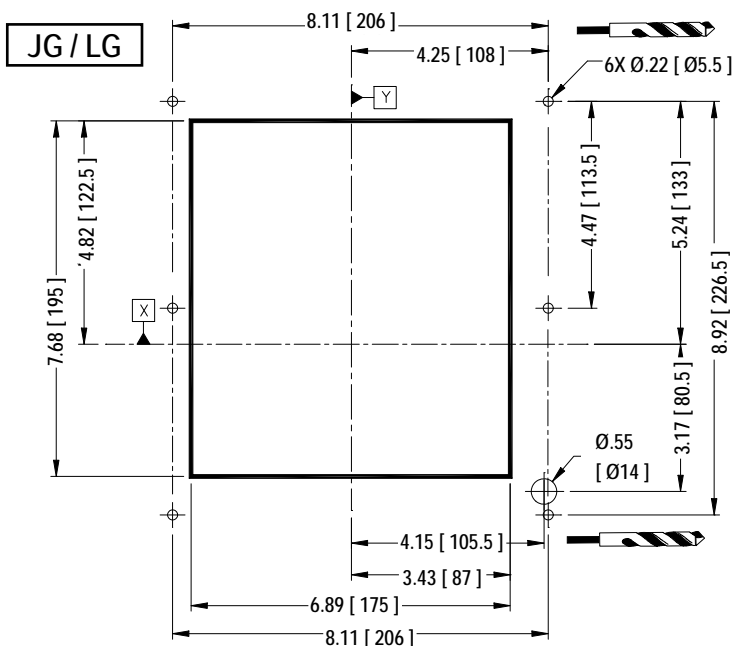

Use only with Siemens certified Components.

Utilizar únicamente con componentes certificados de Siemens.

A utiliser uniquement avec les composants certifiés Siemens.

NOTE - These instructions do not purport to cover all details or variations in equipment, or to provide for every possible contingency to be met in connection with installation, operation or maintenance. Should further information be desired or should particular problems arise, which are not covered sufficiently for the purchaser's purposes, the matter should be referred to the local Siemens sales office. The contents of this instruction manual shall not become part of or modify any prior or existing agreement, commitment or relationship. The sales contract contains the entire obligation of Siemens. The warranty contained in the contract between the parties is the sole warranty of Siemens. Any statements contained herein do not create new warranties or modify the existing warranty.

Trademarks - Unless otherwise noted, all names identified by ® are registered trademarks of Siemens AG or Siemens Industry, Inc. The remaining trademarks in this publication may be trademarks whose use by third parties for their own purposes could violate the rights of the owner.