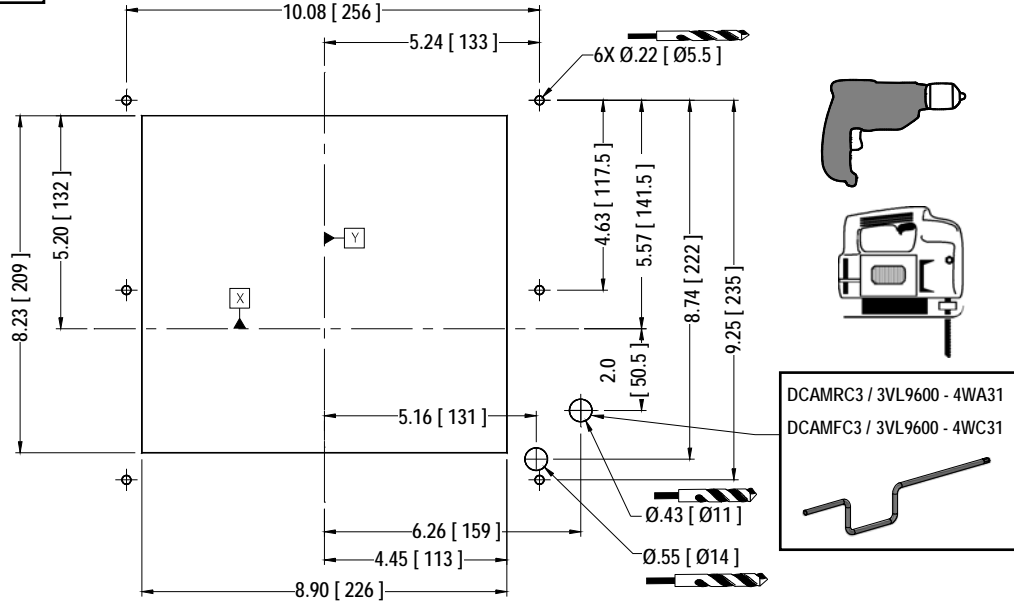

MG

1

BZLLRHSE / 3VL9400-8BG01
BZLMRHSE / 3VL9600-8BG01