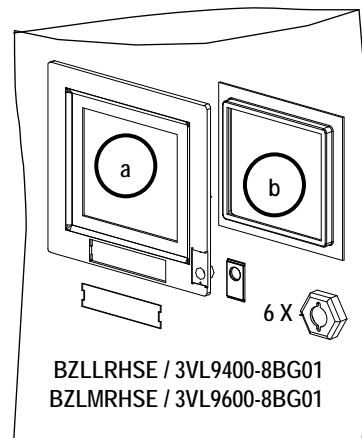

Use only with Siemens certified Components.

Utilizar únicamente con componentes certificados de Siemens.

A utiliser uniquement avec les composants certifiés Siemens.

NOTE - These instructions do not purport to cover all details or variations in equipment, or to provide for every possible contingency to be met in connection with installation, operation or maintenance. Should further information be desired or should particular problems arise, which are not covered sufficiently for the purchaser's purposes, the matter should be referred to the local Siemens sales office. The contents of this instruction manual shall not become part of or modify any prior or existing agreement, commitment or relationship. The sales contract contains the entire obligation of Siemens. The warranty contained in the contract between the parties is the sole warranty of Siemens. Any statements contained herein do not create new warranties or modify the existing warranty.

Trademarks - Unless otherwise noted, all names identified by ® are registered trademarks of Siemens AG or Siemens Industry, Inc. The remaining trademarks in this publication may be trademarks whose use by third parties for their own purposes could violate the rights of the owner.