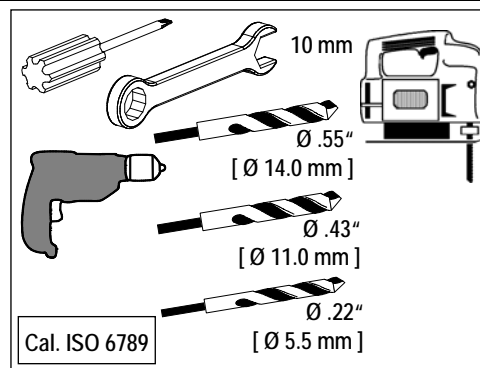

Use only with Siemens certified Components.

Utilizar únicamente con componentes certificados de Siemens.

A utiliser uniquement avec les composants certifiés Siemens.

NOTE - These instructions do not purport to cover all details or variations in equipment, or to provide for every possible contingency to be met in connection with installation, operation or maintenance. Should further information be desired or should particular problems arise, which are not covered sufficiently for the purchaser's purposes, the matter should be referred to the local Siemens sales office. The contents of this instruction manual shall not become part of or modify any prior or existing agreement, commitment or relationship. The sales contract contains the entire obligation of Siemens. The warranty contained in the contract between the parties is the sole warranty of Siemens. Any statements contained herein do not create new warranties or modify the existing warranty.

Trademarks - Unless otherwise noted, all names identified by ® are registered trademarks of Siemens AG or Siemens Industry, Inc. The remaining trademarks in this publication may be trademarks whose use by third parties for their own purposes could violate the rights of the owner.