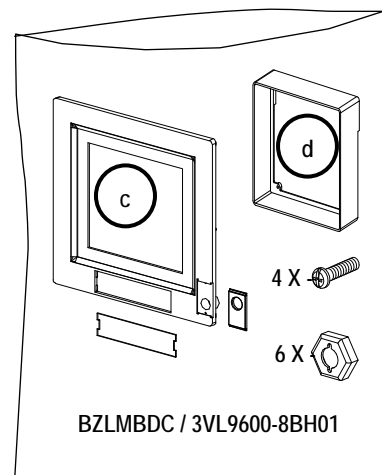

Use only with Siemens certified Components.

Utilizar únicamente con componentes certificados de Siemens.

A utiliser uniquement avec les composants certifiés Siemens.

NOTE - These instructions do not purport to cover all details or variations in equipment, or to provide for every possible contingency to be met in connection with installation, operation or maintenance. Should further information be desired or should particular problems arise, which are not covered sufficiently for the purchaser's purposes, the matter should be referred to the local Siemens sales office. The contents of this instruction manual shall not become part of or modify any prior or existing agreement, commitment or relationship. The sales contract contains the entire obligation of Siemens. The warranty contained in the contract between the parties is the sole warranty of Siemens. Any statements contained herein do not create new warranties or modify the existing warranty.

Trademarks - Unless otherwise noted, all names identified by ® are registered trademarks of Siemens AG or Siemens Industry, Inc. The remaining trademarks in this publication may be trademarks whose use by third parties for their own purposes could violate the rights of the owner.