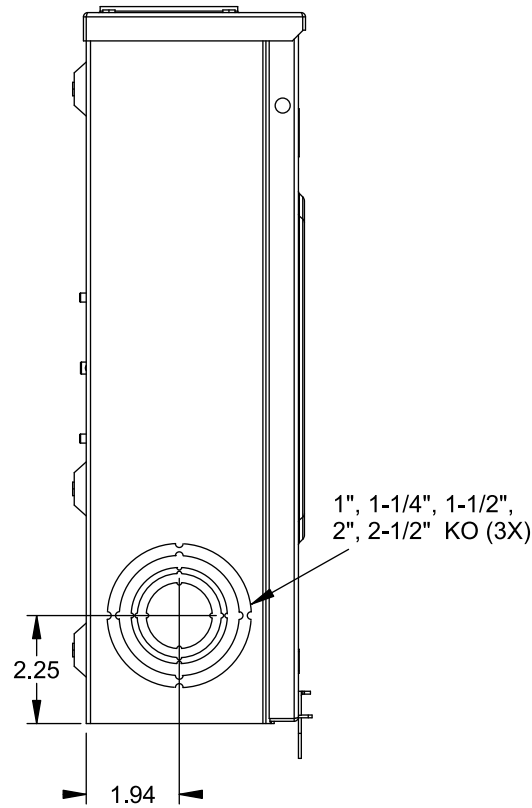

## Accessories

CONDUIT HUBS (RX Type)	
TRADE SIZE	CATALOG No.
1-1/4 INCH	EC38597 or H38597-2
1-1/2 INCH	EC38598 or H38598-2
2 INCH	EC38599 or H38599-2
2-1/2 INCH	EC38600 or H38600-2

Hub Cover Plate	H38595-2
-----------------	----------

Meter Opening Cover Plate  
 Cat No: H659-0162  
 5th Jaw Kit  
 Cat. No: EC659-0121

## Connectors, Wire Sizes and Torques

CONNECTOR	WIRE SIZE	TORQUE
LINE, LOAD, NEUTRAL*	#6 - 350 kcmil	250 IN.-LBS.
GROUND	#2 - 14 AWG	50 IN.-LBS.

\* External Hex Drive 1/2"  
 \* Internal Hex Drive 5/16"

TYPE RX (SMALL) HUB OPENING

VIEW SHOWN WITH COVER REMOVED

© 2015 Copyright Siemens Industry, Inc.

**TALON**  
**Meter Socket**

Description: **200A Cont, 4 Jaw, UAT3, 600V AC, Aluminum Enclosure**

JEL 6/30/15 DO NOT SCALE DRAWING Dwg No: **UAT337-0GF**