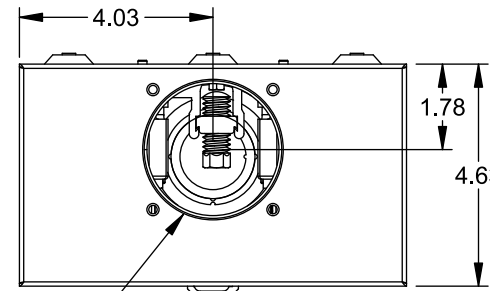

## Accessories

CONDUIT HUBS (RX Type)	
TRADE SIZE	CATALOG No.
1-1/4 INCH	EC38597 or H38597-2
1-1/2 INCH	EC38598 or H38598-2
2 INCH	EC38599 or H38599-2
2-1/2 INCH	EC38600 or H38600-2

Hub Cover Plate	H38595-2
-----------------	----------

Meter Opening Cover Plate  
 Cat No: H659-0162  
 5th Jaw Kit  
 Cat. No: EC659-0121

## Connectors, Wire Sizes and Torques

CONNECTOR	WIRE SIZE	TORQUE
LINE, LOAD, NEUTRAL*	#6 - 350 kcmil	250 IN.-LBS.
GROUND	#2 - 14 AWG	50 IN.-LBS.

\* External Hex Drive 1/2"  
 \* Internal Hex Drive 5/16"

TYPE RX (SMALL) HUB OPENING

VIEW SHOWN WITH COVER REMOVED

© 2015 Copyright Siemens Industry, Inc.

**TALON**  
**Meter Socket**

Description: **200A Cont, 4 Jaw, UAT3, 600V AC, Aluminum Enclosure**

JEL 6/30/15 DO NOT SCALE DRAWING Dwg No: **UAT337-0GF**