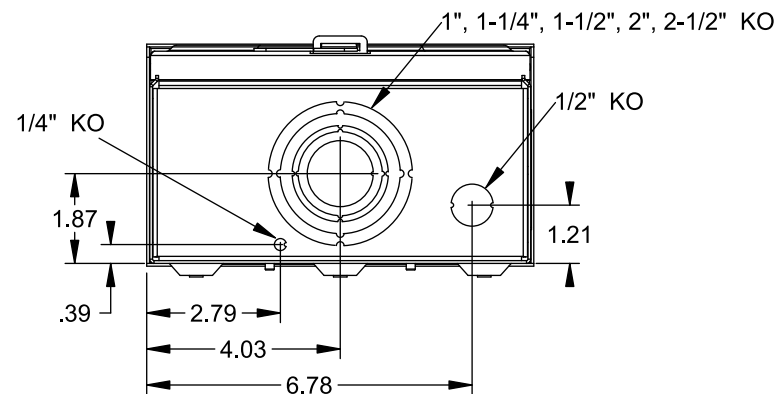

## Accessories

CONDUIT HUBS (RX Type)	
TRADE SIZE	CATALOG No.
1-1/4 INCH	EC38597 or H38597-2
1-1/2 INCH	EC38598 or H38598-2
2 INCH	EC38599 or H38599-2
2-1/2 INCH	EC38600 or H38600-2

Hub Cover Plate	H38595-2
-----------------	----------

## Connectors, Wire Sizes and Torques

CONNECTOR	WIRE SIZE	TORQUE
LINE, LOAD, NEUTRAL*	#6 - 350 kcmil	250 IN.-LBS.
GROUND	#2 - 14 AWG	50 IN.-LBS.

\* External Hex Drive 1/2"  
 \* Internal Hex Drive 5/16"

TYPE RX (SMALL) HUB OPENING

VIEW SHOWN WITH COVER REMOVED

© 2015 Copyright Siemens Industry, Inc.

**TALON**  
**Meter Socket**

Description: **200A Cont, 4 Jaw, UAT3, 600V AC, Aluminum Enclosure**

JEL 6/30/15 DO NOT SCALE DRAWING Dwg No: **UAT337-0GF**