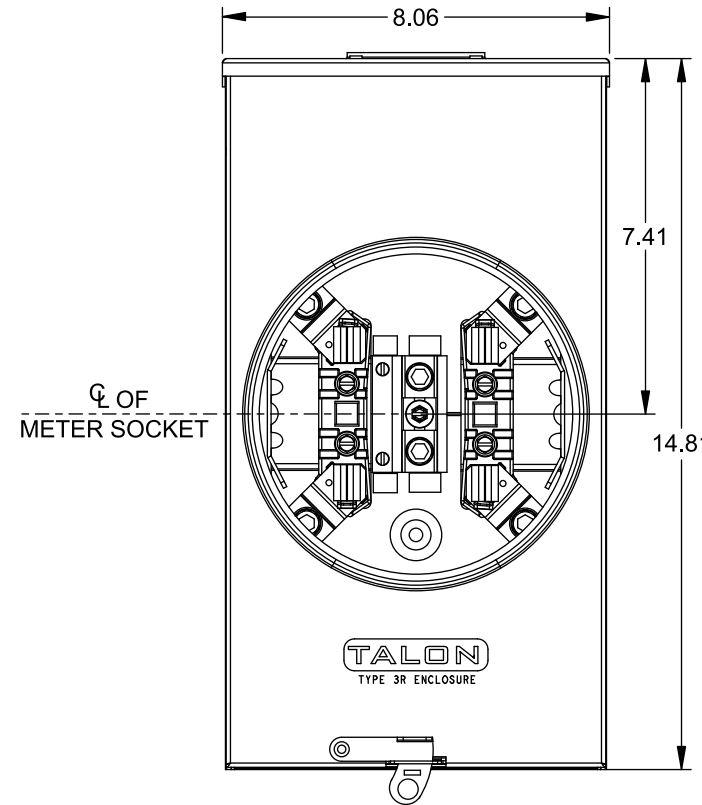

## Accessories

CONDUIT HUBS (RX Type)	
TRADE SIZE	CATALOG No.
1-1/4 INCH	EC38597 or H38597-2
1-1/2 INCH	EC38598 or H38598-2
2 INCH	EC38599 or H38599-2
2-1/2 INCH	EC38600 or H38600-2

Hub Cover Plate	H38595-2
-----------------	----------

Meter Opening Cover Plate  
 Cat No: H659-0162  
 5th Jaw Kit  
 Cat. No: EC659-0121

## Connectors, Wire Sizes and Torques

CONNECTOR	WIRE SIZE	TORQUE
LINE, LOAD, NEUTRAL*	#6 - 350 kcmil	250 IN.-LBS.
GROUND	#2 - 14 AWG	50 IN.-LBS.

\* External Hex Drive 1/2"  
 \* Internal Hex Drive 5/16"

TYPE RX (SMALL) HUB OPENING

VIEW SHOWN WITH COVER REMOVED

© 2015 Copyright Siemens Industry, Inc.

**TALON**  
**Meter Socket**

Description: **200A Cont, 4 Jaw, UAT3, 600V AC, Aluminum Enclosure**

JEL 6/30/15 DO NOT SCALE DRAWING Dwg No: **UAT337-0GF**