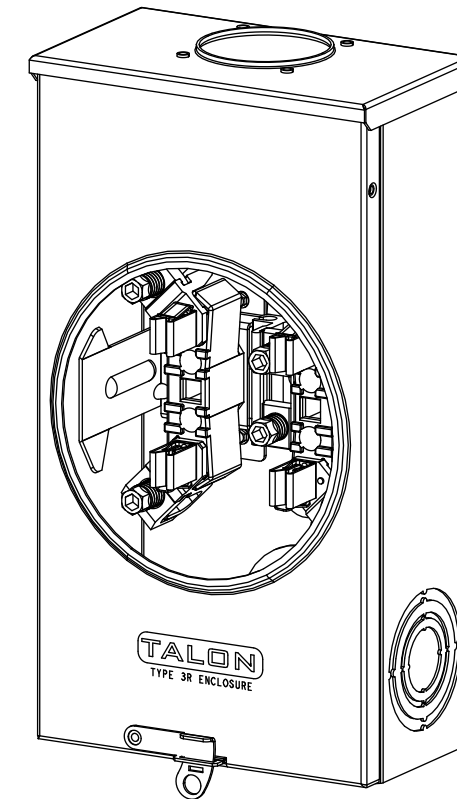

## Accessories

CONDUIT HUBS (RX Type)	
TRADE SIZE	CATALOG No.
1-1/4 INCH	EC38597 or H38597-2
1-1/2 INCH	EC38598 or H38598-2
2 INCH	EC38599 or H38599-2
2-1/2 INCH	EC38600 or H38600-2

Hub Cover Plate	H38595-2
-----------------	----------

Meter Opening Cover Plate  
 Cat No: H659-0162  
 5th Jaw Kit  
 Cat. No: EC659-0121

## Connectors, Wire Sizes and Torques

CONNECTOR	WIRE SIZE	TORQUE
LINE, LOAD, NEUTRAL*	#6 - 350 kcmil	250 IN.-LBS.
GROUND	#2 - 14 AWG	50 IN.-LBS.

\* External Hex Drive 1/2"  
 \* Internal Hex Drive 5/16"

TYPE RX (SMALL) HUB OPENING

VIEW SHOWN WITH COVER REMOVED

© 2015 Copyright Siemens Industry, Inc.

**TALON**  
**Meter Socket**

Description: **200A Cont, 4 Jaw, UAT3, 600V AC, Aluminum Enclosure**

JEL 6/30/15 DO NOT SCALE DRAWING Dwg No: **UAT337-0GF**