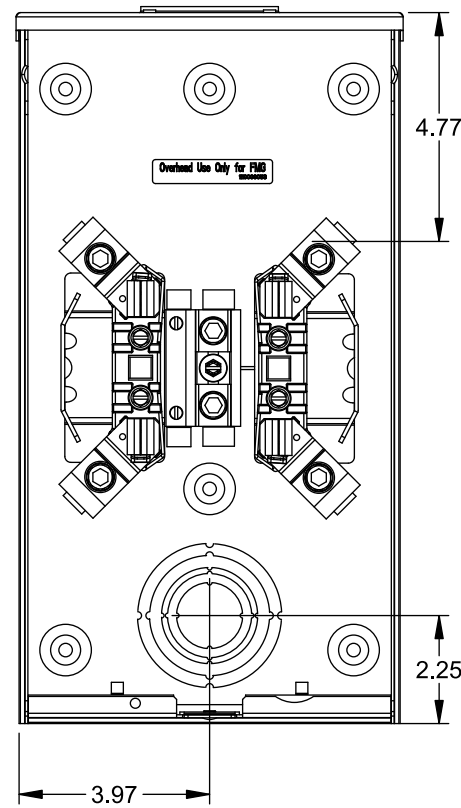

## Accessories

CONDUIT HUBS (RX Type)	
TRADE SIZE	CATALOG No.
1-1/4 INCH	EC38597 or H38597-2
1-1/2 INCH	EC38598 or H38598-2
2 INCH	EC38599 or H38599-2
2-1/2 INCH	EC38600 or H38600-2

Hub Cover Plate	H38595-2
-----------------	----------

Meter Opening Cover Plate  
 Cat No: H659-0162  
 5th Jaw Kit  
 Cat. No: EC659-0121

## Connectors, Wire Sizes and Torques

CONNECTOR	WIRE SIZE	TORQUE
LINE, LOAD, NEUTRAL*	#6 - 350 kcmil	250 IN.-LBS.
GROUND	#2 - 14 AWG	50 IN.-LBS.

\* External Hex Drive 1/2"  
 \* Internal Hex Drive 5/16"

TYPE RX (SMALL) HUB OPENING

VIEW SHOWN WITH COVER REMOVED

© 2015 Copyright Siemens Industry, Inc.

**TALON**  
**Meter Socket**

Description: **200A Cont, 4 Jaw, UAT3, 600V AC, Aluminum Enclosure**

JEL 6/30/15 DO NOT SCALE DRAWING Dwg No: **UAT337-0GF**