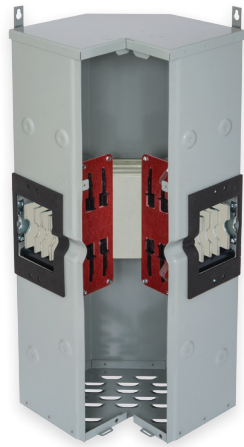

Outdoor Elbows for Outside and Inside Corners

Power Mod™

Outdoor Elbows for Outside and Inside Corners

This elbow for Power Mod is rated for outdoor use (N3R), but can be used indoors as well.

Features include:

- QuickSystem features
- Available in single and three phase designs

Reference Data:

- 1200A thru bus rating
- UL Standard #UL67
- UL file #E27100
- AIC rating 100KAIC
- Single Phase
- Three Phase
- All swing latches and rivets are stainless steel
- Outdoor = NEMA 3R rated
- G90 Galvanized Steel
- ANSI 61 Paint

Power Mod: Type WELB NEMA 3R Elbows

Inside Corner

Outside Corner

Catalog Number	Phase	Maximum AIC	Outside/Inside Corner Type	Dimensions (inches)		
				Height (H)	Length (L)	Width (W)
WELB118	1	100k	Inside	30	18.3	8
WELB318	3	100k	Inside	30	18.3	8
WELB112	1	100k	Inside	30	12.3	8
WELB312	3	100k	Inside	30	12.3	8
WELB107E	1	100k	Outside	30	6.8	8
WELB307E	3	100k	Outside	30	6.8	8