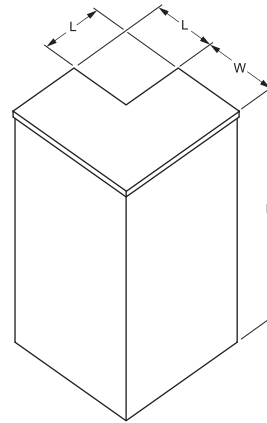

Outdoor Elbows for Outside and Inside Corners

Power Mod™

Outdoor Elbows for Outside and Inside Corners

This elbow for Power Mod is rated for outdoor use (N3R), but can be used indoors as well.

Features include:

Power Mod: Type WELB NEMA 3R Elbows

Inside Corner

Outside Corner

Catalog Number	Phase	Maximum AIC	Outside/Inside Corner Type	Dimensions (inches)		
				Height (H)	Length (L)	Width (W)
WELB118	1	100k	Inside	30	18.3	8
WELB318	3	100k	Inside	30	18.3	8
WELB112	1	100k	Inside	30	12.3	8
WELB312	3	100k	Inside	30	12.3	8
WELB107E	1	100k	Outside	30	6.8	8
WELB307E	3	100k	Outside	30	6.8	8