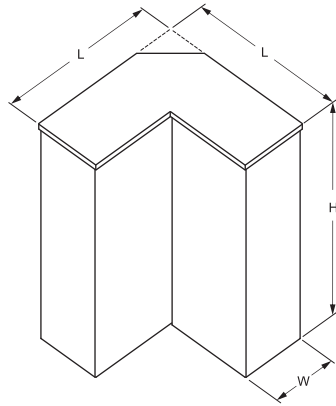

Power Mod: Type WELB NEMA 3R Elbows

Inside Corner

Outside Corner

Catalog Number	Phase	Maximum AIC	Outside/Inside Corner Type	Dimensions (inches)		
				Height (H)	Length (L)	Width (W)
WELB118	1	100k	Inside	30	18.3	8
WELB318	3	100k	Inside	30	18.3	8
WELB112	1	100k	Inside	30	12.3	8
WELB312	3	100k	Inside	30	12.3	8
WELB107E	1	100k	Outside	30	6.8	8
WELB307E	3	100k	Outside	30	6.8	8