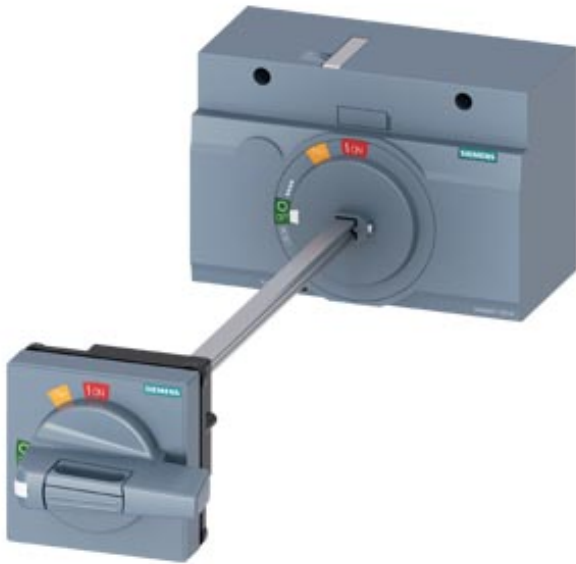

DOOR MOUNTED ROTARY OPERATOR STANDARD NEMA TYPE 4, 4X WITH DOOR INTERLOCKING AND DOOR-OPEN POSITION ACCESSORY FOR 3VA6 400/600

Model	
Product brand name	SETRON
Product designation	Accessories
Design of the product	Door-coupling rotary operating mechanism
accessories	DOOR-COUPLING ROTARY OPERATING MECHANISM
General technical data	
Degree of protection NEMA rating	NEMA 4, 4X
Mechanical Design	
Height	94 mm
Width	138 mm
Certificates	