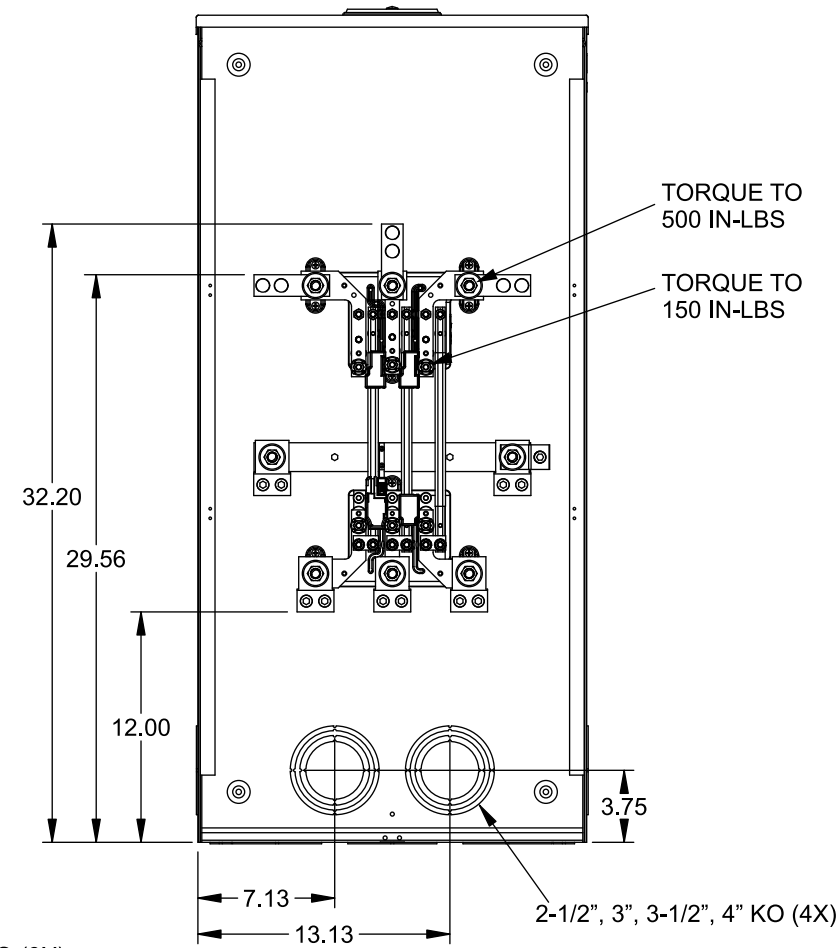

**Catalog Number: 9817-8507**

**Features and Ratings**

- Ringless Type Meter Socket
- 400A Continuous, 400A Max., 600V AC
- Outdoor Enclosure (NEMA Type 3R)
- Painted G90 Steel Enclosure
- 3 Phase, Commercial/Industrial Socket
- Meter Socket Type K-7T
- For Overhead & Underground Service
- Large Hub Opening, HD Type Cover Plate Installed

TYPE HD (LARGE) HUB OPENING  
COVER PLATE INSTALLED

VIEW SHOWN WITH COVER REMOVED

**Accessories**

CONDUIT HUBS (HD Type)		CAT No.	DESCRIPTION
TRADE SIZE	CATALOG No.		
3 INCH	EC56856 or H56856-2	H69623	Bypass
3-1/2 INCH	EC56857 or H56857-2	H69685-1	Isolated Neutral Kit
4 INCH	EC56858 or H56858-2	H69546-1	Hex Magnet Socket Kit
Hub Cover Plate	EC56933 or H56933S	H69232-1	Insulated T-Handle Kit
		H65050	K-base Insulator Kit
		H63864	K-base Ground Kit

**Connectors, Wire Sizes and Torques**

CONNECTOR	PART No.	HEX DRIVE	WIRE SIZE	TORQUE
LINE*	58853	5/16"	(2)#6 - 350 kcmil	275 IN.-LBS.
LOAD*	56732	5/16"	(2)#4 - 350 kcmil	275 IN.-LBS.
NEUTRAL*	56732	5/16"	(2)#4 - 350 kcmil	275 IN.-LBS.
LINE/LOAD/NEUT	68752-1	5/16"	(3)#6 - 250 kcmil	275 IN.-LBS.
GROUND*	56734	5/16"	#6 - 250 kcmil	275 IN.-LBS.

\*Factory Installed

© 2015 Copyright Siemens Industry, Inc.

**TALON**

**Meter Socket**

Description: **400A Cont, 4 Terminal, K-7T, 600V AC, Painted Steel Enclosure**

JEL 12/1/15 DO NOT SCALE DRAWING Dwg No: **9817-8507**