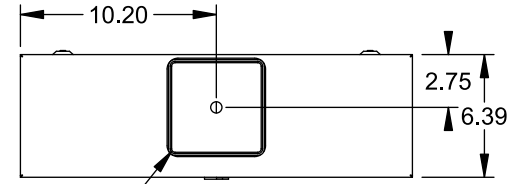

**Catalog Number: 9817-8507**

**Features and Ratings**

- Ringless Type Meter Socket
- 400A Continuous, 400A Max., 600V AC
- Outdoor Enclosure (NEMA Type 3R)
- Painted G90 Steel Enclosure
- 3 Phase, Commercial/Industrial Socket
- Meter Socket Type K-7T
- For Overhead & Underground Service
- Large Hub Opening, HD Type Cover Plate Installed

TYPE HD (LARGE) HUB OPENING  
COVER PLATE INSTALLED

VIEW SHOWN WITH COVER REMOVED

**Accessories**

CONDUIT HUBS (HD Type)		CAT No.	DESCRIPTION
TRADE SIZE	CATALOG No.		
3 INCH	EC56856 or H56856-2	H69623	Bypass
3-1/2 INCH	EC56857 or H56857-2	H69685-1	Isolated Neutral Kit
4 INCH	EC56858 or H56858-2	H69546-1	Hex Magnet Socket Kit
Hub Cover Plate	EC56933 or H56933S	H69232-1	Insulated T-Handle Kit
		H65050	K-base Insulator Kit
		H63864	K-base Ground Kit

**Connectors, Wire Sizes and Torques**

CONNECTOR	PART No.	HEX DRIVE	WIRE SIZE	TORQUE
LINE*	58853	5/16"	(2)#6 - 350 kcmil	275 IN.-LBS.
LOAD*	56732	5/16"	(2)#4 - 350 kcmil	275 IN.-LBS.
NEUTRAL*	56732	5/16"	(2)#4 - 350 kcmil	275 IN.-LBS.
LINE/LOAD/NEUT	68752-1	5/16"	(3)#6 - 250 kcmil	275 IN.-LBS.
GROUND*	56734	5/16"	#6 - 250 kcmil	275 IN.-LBS.