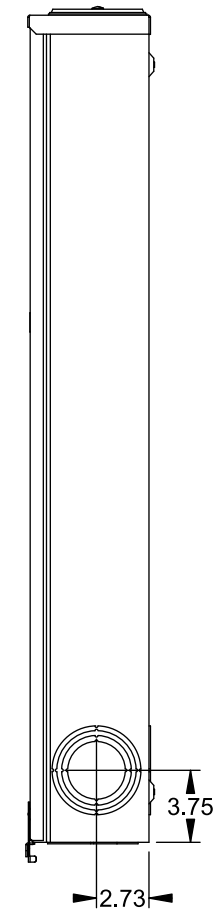

**Catalog Number: 9817-8507**

**Features and Ratings**

- Ringless Type Meter Socket
- 400A Continuous, 400A Max., 600V AC
- Outdoor Enclosure (NEMA Type 3R)
- Painted G90 Steel Enclosure
- 3 Phase, Commercial/Industrial Socket
- Meter Socket Type K-7T
- For Overhead & Underground Service
- Large Hub Opening, HD Type Cover Plate Installed

TYPE HD (LARGE) HUB OPENING  
COVER PLATE INSTALLED

VIEW SHOWN WITH COVER REMOVED

**Accessories**

CONDUIT HUBS (HD Type)		CAT No.	DESCRIPTION
TRADE SIZE	CATALOG No.		
3 INCH	EC56856 or H56856-2	H69623	Bypass
3-1/2 INCH	EC56857 or H56857-2	H69685-1	Isolated Neutral Kit
4 INCH	EC56858 or H56858-2	H69546-1	Hex Magnet Socket Kit
Hub Cover Plate	EC56933 or H56933S	H69232-1	Insulated T-Handle Kit
		H65050	K-base Insulator Kit
		H63864	K-base Ground Kit

**Connectors, Wire Sizes and Torques**

CONNECTOR	PART No.	HEX DRIVE	WIRE SIZE	TORQUE
LINE*	58853	5/16"	(2)#6 - 350 kcmil	275 IN.-LBS.
LOAD*	56732	5/16"	(2)#4 - 350 kcmil	275 IN.-LBS.
NEUTRAL*	56732	5/16"	(2)#4 - 350 kcmil	275 IN.-LBS.
LINE/LOAD/NEUT	68752-1	5/16"	(3)#6 - 250 kcmil	275 IN.-LBS.
GROUND*	56734	5/16"	#6 - 250 kcmil	275 IN.-LBS.

\*Factory Installed

© 2015 Copyright Siemens Industry, Inc.

**TALON**

**Meter Socket**

Description: **400A Cont, 4 Terminal, K-7T, 600V AC, Painted Steel Enclosure**

JEL 12/1/15 DO NOT SCALE DRAWING Dwg No: **9817-8507**