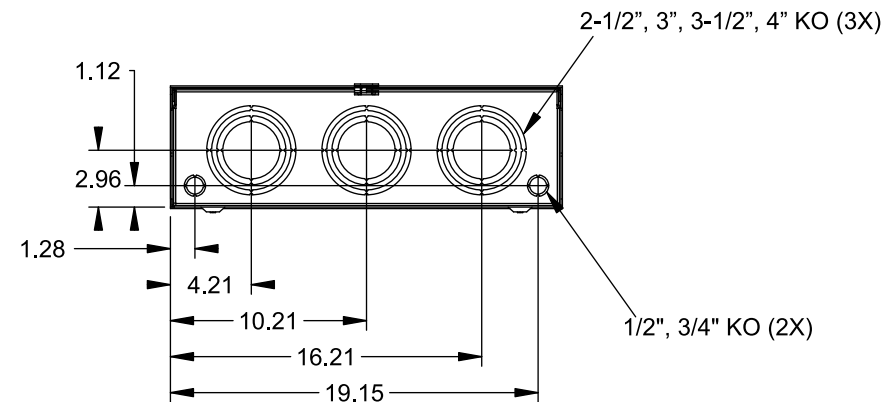

**Catalog Number: 9817-8507**

**Features and Ratings**

- Ringless Type Meter Socket
- 400A Continuous, 400A Max., 600V AC
- Outdoor Enclosure (NEMA Type 3R)
- Painted G90 Steel Enclosure
- 3 Phase, Commercial/Industrial Socket
- Meter Socket Type K-7T
- For Overhead & Underground Service
- Large Hub Opening, HD Type Cover Plate Installed

TYPE HD (LARGE) HUB OPENING  
COVER PLATE INSTALLED

VIEW SHOWN WITH COVER REMOVED

**Accessories**

CONDUIT HUBS (HD Type)		CAT No.	DESCRIPTION
TRADE SIZE	CATALOG No.		
3 INCH	EC56856 or H56856-2	H69623	Bypass
3-1/2 INCH	EC56857 or H56857-2	H69685-1	Isolated Neutral Kit
4 INCH	EC56858 or H56858-2	H69546-1	Hex Magnet Socket Kit
Hub Cover Plate	EC56933 or H56933S	H69232-1	Insulated T-Handle Kit
		H65050	K-base Insulator Kit
		H63864	K-base Ground Kit

**Connectors, Wire Sizes and Torques**

CONNECTOR	PART No.	HEX DRIVE	WIRE SIZE	TORQUE
LINE*	58853	5/16"	(2)#6 - 350 kcmil	275 IN.-LBS.
LOAD*	56732	5/16"	(2)#4 - 350 kcmil	275 IN.-LBS.
NEUTRAL*	56732	5/16"	(2)#4 - 350 kcmil	275 IN.-LBS.
LINE/LOAD/NEUT	68752-1	5/16"	(3)#6 - 250 kcmil	275 IN.-LBS.
GROUND*	56734	5/16"	#6 - 250 kcmil	275 IN.-LBS.

\*Factory Installed

© 2015 Copyright Siemens Industry, Inc.

**TALON**

**Meter Socket**

Description: **400A Cont, 4 Terminal, K-7T, 600V AC, Painted Steel Enclosure**

JEL 12/1/15 DO NOT SCALE DRAWING Dwg No: **9817-8507**