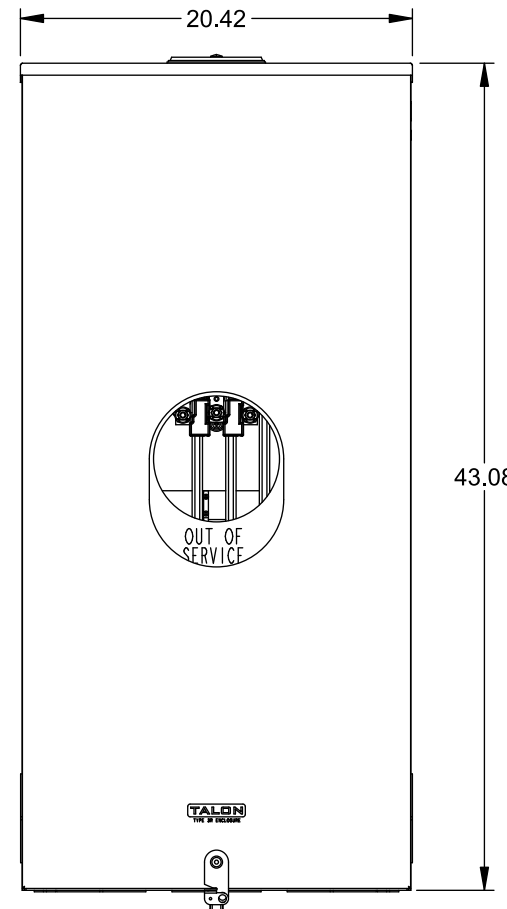

**Catalog Number: 9817-8507**

**Features and Ratings**

- Ringless Type Meter Socket
- 400A Continuous, 400A Max., 600V AC
- Outdoor Enclosure (NEMA Type 3R)
- Painted G90 Steel Enclosure
- 3 Phase, Commercial/Industrial Socket
- Meter Socket Type K-7T
- For Overhead & Underground Service
- Large Hub Opening, HD Type Cover Plate Installed

TYPE HD (LARGE) HUB OPENING  
COVER PLATE INSTALLED

VIEW SHOWN WITH COVER REMOVED

**Accessories**

CONDUIT HUBS (HD Type)		CAT No.	DESCRIPTION
TRADE SIZE	CATALOG No.		
3 INCH	EC56856 or H56856-2	H69623	Bypass
3-1/2 INCH	EC56857 or H56857-2	H69685-1	Isolated Neutral Kit
4 INCH	EC56858 or H56858-2	H69546-1	Hex Magnet Socket Kit
Hub Cover Plate	EC56933 or H56933S	H69232-1	Insulated T-Handle Kit
		H65050	K-base Insulator Kit
		H63864	K-base Ground Kit

**Connectors, Wire Sizes and Torques**

CONNECTOR	PART No.	HEX DRIVE	WIRE SIZE	TORQUE
LINE*	58853	5/16"	(2)#6 - 350 kcmil	275 IN.-LBS.
LOAD*	56732	5/16"	(2)#4 - 350 kcmil	275 IN.-LBS.
NEUTRAL*	56732	5/16"	(2)#4 - 350 kcmil	275 IN.-LBS.
LINE/LOAD/NEUT	68752-1	5/16"	(3)#6 - 250 kcmil	275 IN.-LBS.
GROUND*	56734	5/16"	#6 - 250 kcmil	275 IN.-LBS.

\*Factory Installed

© 2015 Copyright Siemens Industry, Inc.

**TALON**

**Meter Socket**

Description: **400A Cont, 4 Terminal, K-7T, 600V AC, Painted Steel Enclosure**

JEL 12/1/15 DO NOT SCALE DRAWING Dwg No: **9817-8507**