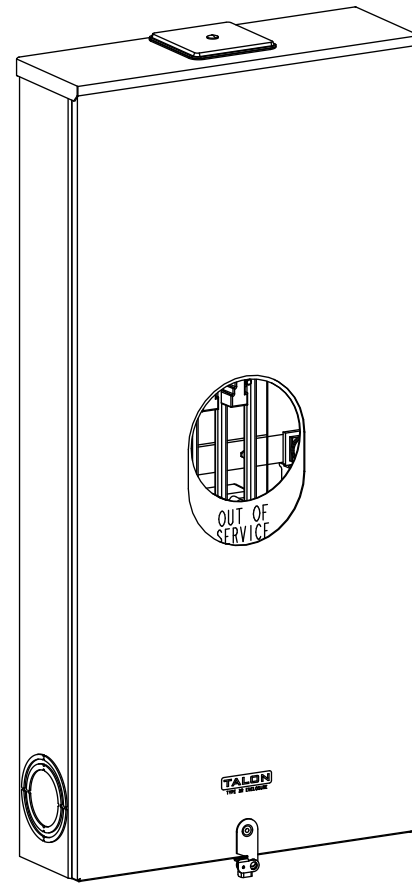

**Catalog Number: 9817-8507**

**Features and Ratings**

- Ringless Type Meter Socket
- 400A Continuous, 400A Max., 600V AC
- Outdoor Enclosure (NEMA Type 3R)
- Painted G90 Steel Enclosure
- 3 Phase, Commercial/Industrial Socket
- Meter Socket Type K-7T
- For Overhead & Underground Service
- Large Hub Opening, HD Type Cover Plate Installed

TYPE HD (LARGE) HUB OPENING  
COVER PLATE INSTALLED

VIEW SHOWN WITH COVER REMOVED

**Accessories**

CONDUIT HUBS (HD Type)		CAT No.	DESCRIPTION
TRADE SIZE	CATALOG No.		
3 INCH	EC56856 or H56856-2	H69623	Bypass
3-1/2 INCH	EC56857 or H56857-2	H69685-1	Isolated Neutral Kit
4 INCH	EC56858 or H56858-2	H69546-1	Hex Magnet Socket Kit
Hub Cover Plate	EC56933 or H56933S	H69232-1	Insulated T-Handle Kit
		H65050	K-base Insulator Kit
		H63864	K-base Ground Kit

**Connectors, Wire Sizes and Torques**

CONNECTOR	PART No.	HEX DRIVE	WIRE SIZE	TORQUE
LINE*	58853	5/16"	(2)#6 - 350 kcmil	275 IN.-LBS.
LOAD*	56732	5/16"	(2)#4 - 350 kcmil	275 IN.-LBS.
NEUTRAL*	56732	5/16"	(2)#4 - 350 kcmil	275 IN.-LBS.
LINE/LOAD/NEUT	68752-1	5/16"	(3)#6 - 250 kcmil	275 IN.-LBS.
GROUND*	56734	5/16"	#6 - 250 kcmil	275 IN.-LBS.

\*Factory Installed

© 2015 Copyright Siemens Industry, Inc.

**TALON**

**Meter Socket**

Description: **400A Cont, 4 Terminal, K-7T, 600V AC, Painted Steel Enclosure**

JEL 12/1/15 DO NOT SCALE DRAWING Dwg No: **9817-8507**