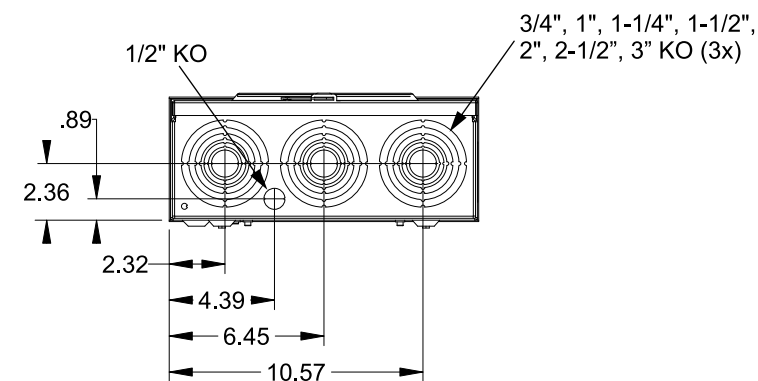

Catalog Number: 47607-01FL

Features and Ratings

- Ringless Type Meter Socket
- 200A Continuous, 600V AC
- Outdoor Enclosure (NEMA Type 3R)
- Painted Steel Enclosure
- 3 Phase, Commercial Socket
- 7 Jaw Meter Socket
- Meter Socket Type HQ-7SUT
- For Overhead & Underground Service
- RX Type Hub Opening
- Lever Bypass

TYPE RX (SMALL) HUB OPENING

VIEW SHOWN WITH COVER REMOVED

Accessories

CONDUIT HUBS (RX Type)	
TRADE SIZE	CATALOG No.
1-1/4 INCH	EC38597 or H38597-2
1-1/2 INCH	EC38598 or H38598-2
2 INCH	EC38599 or H38599-2
2-1/2 INCH	EC38600 or H38600-2
Hub Cover Plate	EC38595 or H38595-1

Meter Opening Cover Plate
Cat No: H659-0162

Connectors, Wire Sizes and Torques

CONNECTOR	PART No.	WIRE SIZE	HEX DRIVE	TORQUE
LINE,LOAD,NEUTRAL	55890-1	#6 - 350 kcmil	5/16"	275 IN-LBS.
GROUND	36503	#14 - 2 AWG	..	50 IN-LBS.

© 2016 Copyright Siemens Industry, Inc.

TALON
Meter Socket

Description: **200A Cont, 7 Jaw, HQ-7SUT, 600V AC, Painted Steel Enclosure**

JEL 3/18/16 DO NOT SCALE DRAWING Dwg No: **47607-01FL**