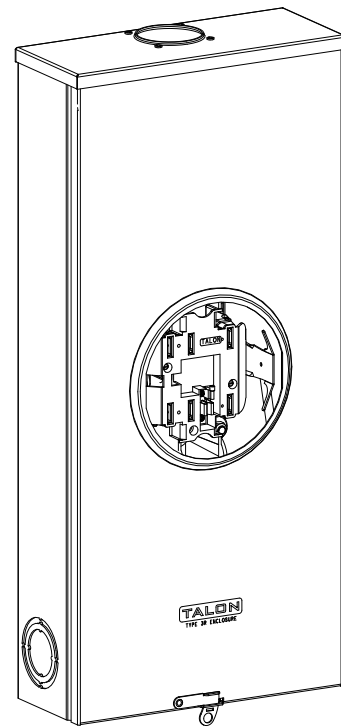

Catalog Number: 47607-01FL

Features and Ratings

- Ringless Type Meter Socket
- 200A Continuous, 600V AC
- Outdoor Enclosure (NEMA Type 3R)
- Painted Steel Enclosure
- 3 Phase, Commercial Socket
- 7 Jaw Meter Socket
- Meter Socket Type HQ-7SUT
- For Overhead & Underground Service
- RX Type Hub Opening
- Lever Bypass

TYPE RX (SMALL) HUB OPENING

VIEW SHOWN WITH COVER REMOVED

Accessories

CONDUIT HUBS (RX Type)	
TRADE SIZE	CATALOG No.
1-1/4 INCH	EC38597 or H38597-2
1-1/2 INCH	EC38598 or H38598-2
2 INCH	EC38599 or H38599-2
2-1/2 INCH	EC38600 or H38600-2
Hub Cover Plate	EC38595 or H38595-1

Meter Opening Cover Plate
Cat No: H659-0162

Connectors, Wire Sizes and Torques

CONNECTOR	PART No.	WIRE SIZE	HEX DRIVE	TORQUE
LINE,LOAD,NEUTRAL	55890-1	#6 - 350 kcmil	5/16"	275 IN-LBS.
GROUND	36503	#14 - 2 AWG	..	50 IN-LBS.

© 2016 Copyright Siemens Industry, Inc.

TALON
Meter Socket

Description: **200A Cont, 7 Jaw, HQ-7SUT, 600V AC, Painted Steel Enclosure**

JEL 3/18/16 DO NOT SCALE DRAWING Dwg No: **47607-01FL**