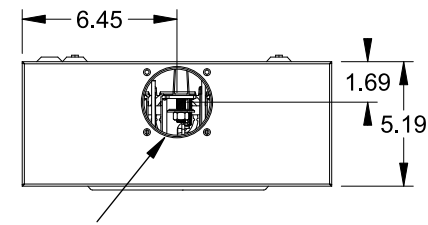

Catalog Number: 47607-01FL

Features and Ratings

- Ringless Type Meter Socket
- 200A Continuous, 600V AC
- Outdoor Enclosure (NEMA Type 3R)
- Painted Steel Enclosure
- 3 Phase, Commercial Socket
- 7 Jaw Meter Socket
- Meter Socket Type HQ-7SUT
- For Overhead & Underground Service
- RX Type Hub Opening
- Lever Bypass

TYPE RX (SMALL) HUB OPENING

VIEW SHOWN WITH COVER REMOVED

Accessories

CONDUIT HUBS (RX Type)	
TRADE SIZE	CATALOG No.
1-1/4 INCH	EC38597 or H38597-2
1-1/2 INCH	EC38598 or H38598-2
2 INCH	EC38599 or H38599-2
2-1/2 INCH	EC38600 or H38600-2
Hub Cover Plate	EC38595 or H38595-1

Meter Opening Cover Plate
Cat No: H659-0162

Connectors, Wire Sizes and Torques

CONNECTOR	PART No.	WIRE SIZE	HEX DRIVE	TORQUE
LINE,LOAD,NEUTRAL	55890-1	#6 - 350 kcmil	5/16"	275 IN-LBS.
GROUND	36503	#14 - 2 AWG	..	50 IN-LBS.

© 2016 Copyright Siemens Industry, Inc.

TALON
Meter Socket

Description: **200A Cont, 7 Jaw, HQ-7SUT, 600V AC, Painted Steel Enclosure**

JEL 3/18/16 DO NOT SCALE DRAWING Dwg No: **47607-01FL**