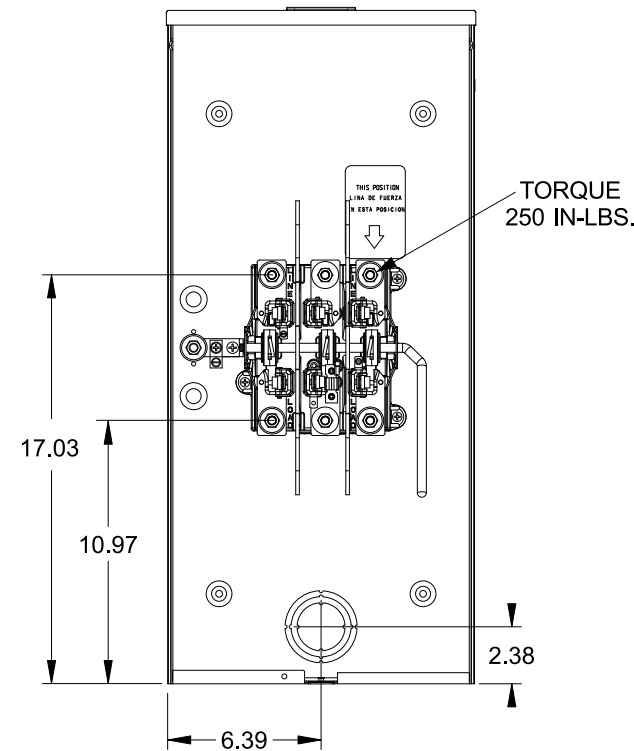

Catalog Number: 47607-01FL

Features and Ratings

- Ringless Type Meter Socket
- 200A Continuous, 600V AC
- Outdoor Enclosure (NEMA Type 3R)
- Painted Steel Enclosure
- 3 Phase, Commercial Socket
- 7 Jaw Meter Socket
- Meter Socket Type HQ-7SUT
- For Overhead & Underground Service
- RX Type Hub Opening
- Lever Bypass

TYPE RX (SMALL) HUB OPENING

VIEW SHOWN WITH COVER REMOVED

Accessories

CONDUIT HUBS (RX Type)	
TRADE SIZE	CATALOG No.
1-1/4 INCH	EC38597 or H38597-2
1-1/2 INCH	EC38598 or H38598-2
2 INCH	EC38599 or H38599-2
2-1/2 INCH	EC38600 or H38600-2
Hub Cover Plate	EC38595 or H38595-1

Meter Opening Cover Plate
Cat No: H659-0162

Connectors, Wire Sizes and Torques

CONNECTOR	PART No.	WIRE SIZE	HEX DRIVE	TORQUE
LINE,LOAD,NEUTRAL	55890-1	#6 - 350 kcmil	5/16"	275 IN-LBS.
GROUND	36503	#14 - 2 AWG	..	50 IN-LBS.

© 2016 Copyright Siemens Industry, Inc.

TALON
Meter Socket

Description: **200A Cont, 7 Jaw, HQ-7SUT, 600V AC, Painted Steel Enclosure**

JEL 3/18/16 DO NOT SCALE DRAWING Dwg No: **47607-01FL**