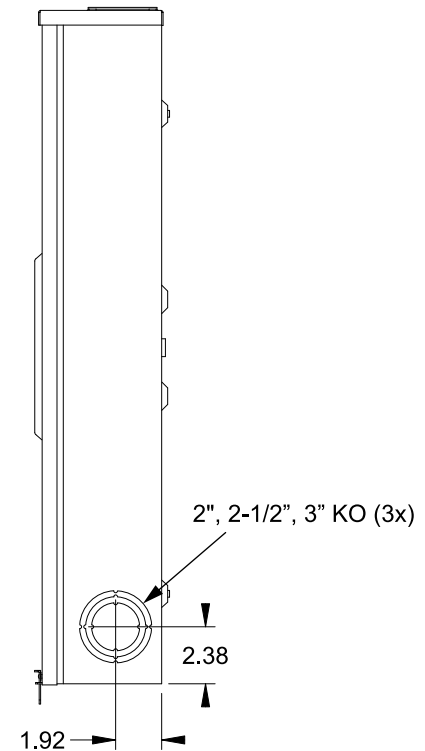

Catalog Number: 47607-01FL

Features and Ratings

- Ringless Type Meter Socket
- 200A Continuous, 600V AC
- Outdoor Enclosure (NEMA Type 3R)
- Painted Steel Enclosure
- 3 Phase, Commercial Socket
- 7 Jaw Meter Socket
- Meter Socket Type HQ-7SUT
- For Overhead & Underground Service
- RX Type Hub Opening
- Lever Bypass

TYPE RX (SMALL) HUB OPENING

VIEW SHOWN WITH COVER REMOVED

Accessories

CONDUIT HUBS (RX Type)	
TRADE SIZE	CATALOG No.
1-1/4 INCH	EC38597 or H38597-2
1-1/2 INCH	EC38598 or H38598-2
2 INCH	EC38599 or H38599-2
2-1/2 INCH	EC38600 or H38600-2
Hub Cover Plate	EC38595 or H38595-1

Meter Opening Cover Plate
Cat No: H659-0162

Connectors, Wire Sizes and Torques

CONNECTOR	PART No.	WIRE SIZE	HEX DRIVE	TORQUE
LINE,LOAD,NEUTRAL	55890-1	#6 - 350 kcmil	5/16"	275 IN-LBS.
GROUND	36503	#14 - 2 AWG	..	50 IN-LBS.

© 2016 Copyright Siemens Industry, Inc.

TALON
Meter Socket

Description: **200A Cont, 7 Jaw, HQ-7SUT, 600V AC, Painted Steel Enclosure**

JEL 3/18/16 DO NOT SCALE DRAWING Dwg No: **47607-01FL**