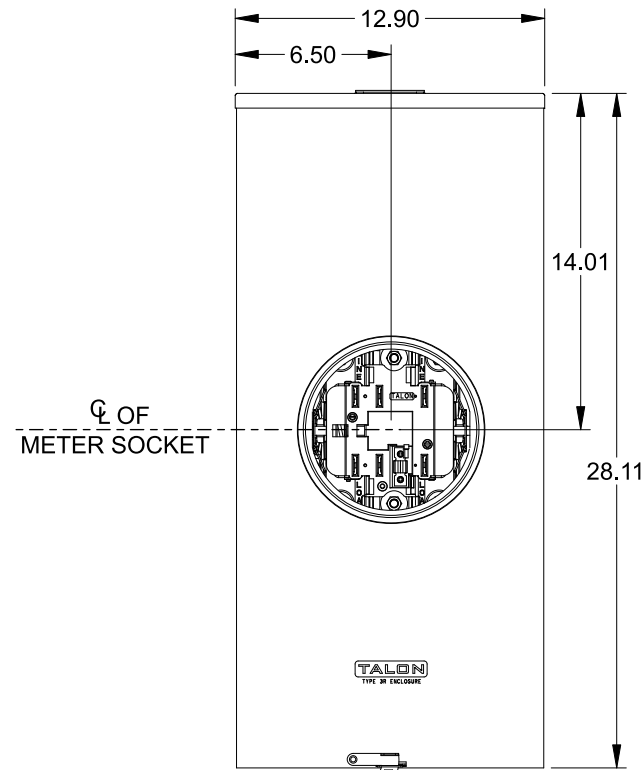

Catalog Number: 47607-01FL

Features and Ratings

- Ringless Type Meter Socket
- 200A Continuous, 600V AC
- Outdoor Enclosure (NEMA Type 3R)
- Painted Steel Enclosure
- 3 Phase, Commercial Socket
- 7 Jaw Meter Socket
- Meter Socket Type HQ-7SUT
- For Overhead & Underground Service
- RX Type Hub Opening
- Lever Bypass

TYPE RX (SMALL) HUB OPENING

VIEW SHOWN WITH COVER REMOVED

Accessories

CONDUIT HUBS (RX Type)	
TRADE SIZE	CATALOG No.
1-1/4 INCH	EC38597 or H38597-2
1-1/2 INCH	EC38598 or H38598-2
2 INCH	EC38599 or H38599-2
2-1/2 INCH	EC38600 or H38600-2
Hub Cover Plate	EC38595 or H38595-1

Meter Opening Cover Plate
Cat No: H659-0162

Connectors, Wire Sizes and Torques

CONNECTOR	PART No.	WIRE SIZE	HEX DRIVE	TORQUE
LINE,LOAD,NEUTRAL	55890-1	#6 - 350 kcmil	5/16"	275 IN-LBS.
GROUND	36503	#14 - 2 AWG	..	50 IN-LBS.

© 2016 Copyright Siemens Industry, Inc.

TALON
Meter Socket

Description: **200A Cont, 7 Jaw, HQ-7SUT, 600V AC, Painted Steel Enclosure**

JEL 3/18/16 DO NOT SCALE DRAWING Dwg No: **47607-01FL**