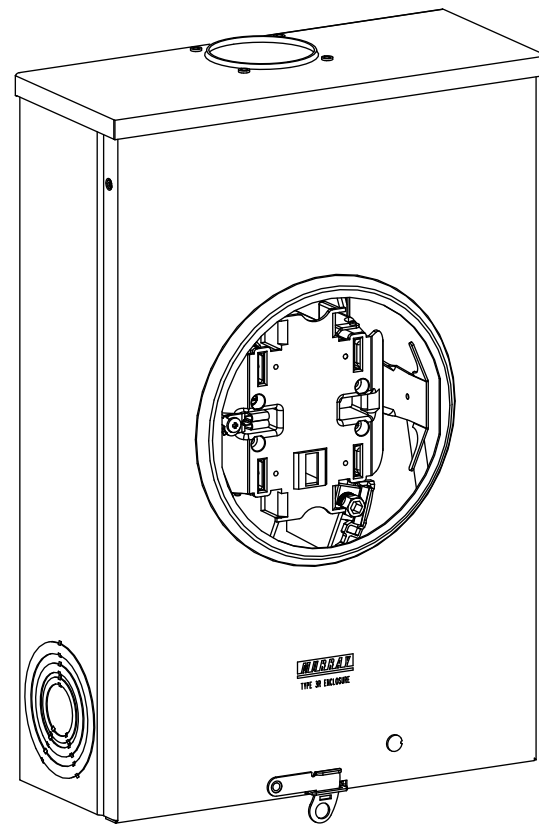

Catalog Number: RH173CRJNU

Features and Ratings

- Ringless Type Meter Socket
- 200A Continuous, 200A Max., 600V AC
- Outdoor Enclosure (Type 3R)
- Painted G90 Steel Enclosure
- 1 Phase, 3 Wire
- 5 Jaw Meter Socket, 5th Jaw @ 9 o'Clock Position
- Meter Socket Type HQ-5U
- For Overhead & Underground Service
- RX Type Hub Opening
- Lever Bypass
- 7/16" Barrel Lock Provision w/Bracket

VIEW SHOWN WITH COVER AND SHIELD REMOVED

Accessories

CONDUIT HUBS (RX Type)	
TRADE SIZE	CATALOG No.
1-1/4 INCH	EC38597 or H38597-2
1-1/2 INCH	EC38598 or H38598-2
2 INCH	EC38599 or H38599-2
2-1/2 INCH	EC38600 or H38600-2
Hub Cover Plate	EC38595 or H38595-1

GROUND LUG KIT Cat. No: H55303
Wire Size #4-14, Torque 50 IN-LB

GROUND LUG KIT Cat. No: H80500017
Wire Size #4-2, Torque 45 IN-LB
Wire Size #14-2/0, Torque 45 IN-LB

INSULATED NEUTRAL KIT
Cat. No: H64685-1

Connectors, Wire Sizes and Torques

CONNECTOR	WIRE SIZE	TORQUE
LINE, LOAD, NEUTRAL*	#6 - 350 kcmil	275 IN.-LBS.
GROUND	#14 - 2 AWG	45 IN.-LBS.

- * External Hex Drive 1/2"
- * Internal Hex Drive 5/16"

© 2020 Copyright Siemens Industry, Inc.