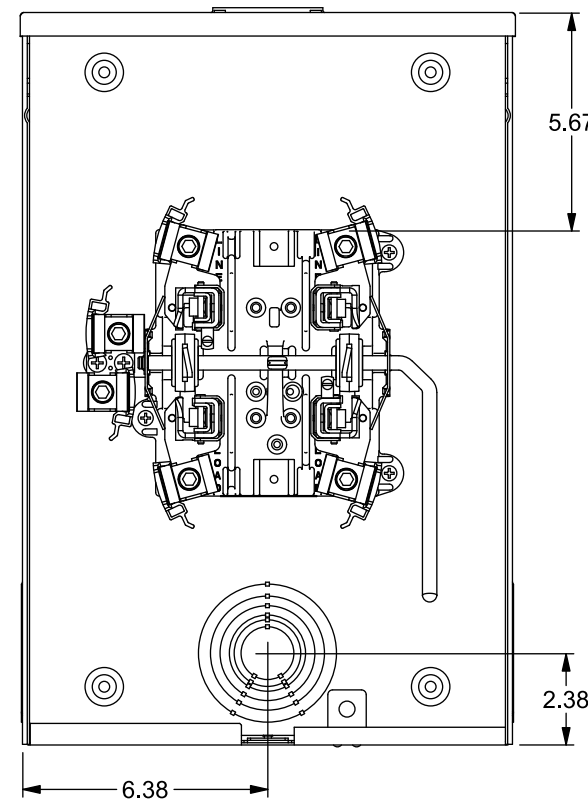

Catalog Number: RH173CRJNU

Features and Ratings

- Ringless Type Meter Socket
- 200A Continuous, 200A Max., 600V AC
- Outdoor Enclosure (Type 3R)
- Painted G90 Steel Enclosure
- 1 Phase, 3 Wire
- 5 Jaw Meter Socket, 5th Jaw @ 9 o'Clock Position
- Meter Socket Type HQ-5U
- For Overhead & Underground Service
- RX Type Hub Opening
- Lever Bypass
- 7/16" Barrel Lock Provision w/Bracket

VIEW SHOWN WITH COVER AND SHIELD REMOVED

Accessories

CONDUIT HUBS (RX Type)	
TRADE SIZE	CATALOG No.
1-1/4 INCH	EC38597 or H38597-2
1-1/2 INCH	EC38598 or H38598-2
2 INCH	EC38599 or H38599-2
2-1/2 INCH	EC38600 or H38600-2
Hub Cover Plate	EC38595 or H38595-1

GROUND LUG KIT Cat. No: H55303
Wire Size #4-14, Torque 50 IN-LB

GROUND LUG KIT Cat. No: H80500017
Wire Size #4-2, Torque 45 IN-LB
Wire Size #14-2/0, Torque 45 IN-LB

INSULATED NEUTRAL KIT
Cat. No: H64685-1

Connectors, Wire Sizes and Torques

CONNECTOR	WIRE SIZE	TORQUE
LINE, LOAD, NEUTRAL*	#6 - 350 kcmil	275 IN.-LBS.
GROUND	#14 - 2 AWG	45 IN.-LBS.

- * External Hex Drive 1/2"
- * Internal Hex Drive 5/16"

© 2020 Copyright Siemens Industry, Inc.