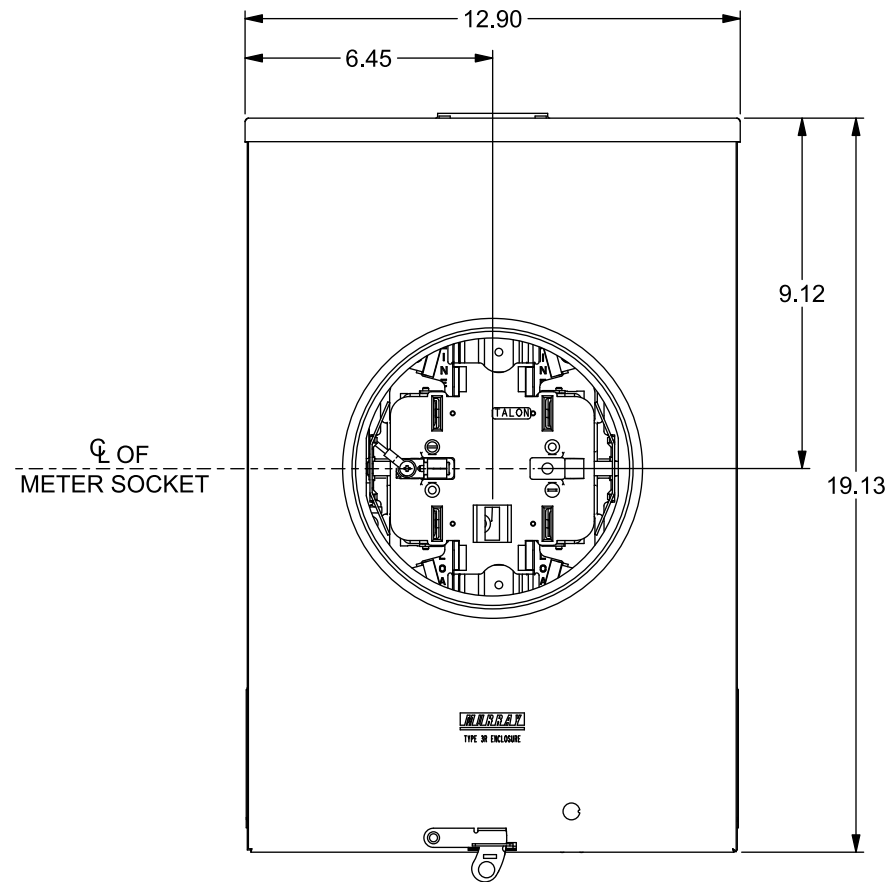

Catalog Number: RH173CRJNU

Features and Ratings

- Ringless Type Meter Socket
- 200A Continuous, 200A Max., 600V AC
- Outdoor Enclosure (Type 3R)
- Painted G90 Steel Enclosure
- 1 Phase, 3 Wire
- 5 Jaw Meter Socket, 5th Jaw @ 9 o'Clock Position
- Meter Socket Type HQ-5U
- For Overhead & Underground Service
- RX Type Hub Opening
- Lever Bypass
- 7/16" Barrel Lock Provision w/Bracket

VIEW SHOWN WITH COVER AND SHIELD REMOVED

Accessories

CONDUIT HUBS (RX Type)	
TRADE SIZE	CATALOG No.
1-1/4 INCH	EC38597 or H38597-2
1-1/2 INCH	EC38598 or H38598-2
2 INCH	EC38599 or H38599-2
2-1/2 INCH	EC38600 or H38600-2
Hub Cover Plate	EC38595 or H38595-1

GROUND LUG KIT Cat. No: H55303
Wire Size #4-14, Torque 50 IN-LB

GROUND LUG KIT Cat. No: H80500017
Wire Size #4-2, Torque 45 IN-LB
Wire Size #14-2/0, Torque 45 IN-LB

INSULATED NEUTRAL KIT
Cat. No: H64685-1

Connectors, Wire Sizes and Torques

CONNECTOR	WIRE SIZE	TORQUE
LINE, LOAD, NEUTRAL*	#6 - 350 kcmil	275 IN.-LBS.
GROUND	#14 - 2 AWG	45 IN.-LBS.

- * External Hex Drive 1/2"
- * Internal Hex Drive 5/16"

© 2020 Copyright Siemens Industry, Inc.