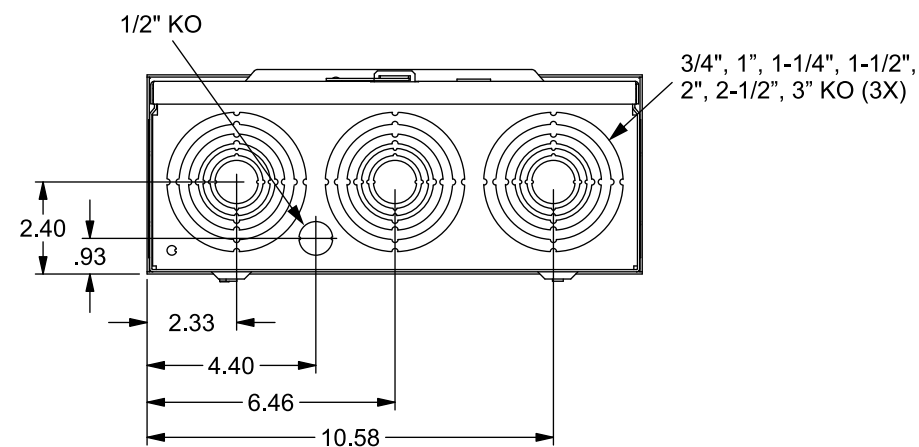

Catalog Number: RH173CRJNU

Features and Ratings

- Ringless Type Meter Socket
- 200A Continuous, 200A Max., 600V AC
- Outdoor Enclosure (Type 3R)
- Painted G90 Steel Enclosure
- 1 Phase, 3 Wire
- 5 Jaw Meter Socket, 5th Jaw @ 9 o'Clock Position
- Meter Socket Type HQ-5U
- For Overhead & Underground Service
- RX Type Hub Opening
- Lever Bypass
- 7/16" Barrel Lock Provision w/Bracket

VIEW SHOWN WITH COVER AND SHIELD REMOVED

Accessories

CONDUIT HUBS (RX Type)	
TRADE SIZE	CATALOG No.
1-1/4 INCH	EC38597 or H38597-2
1-1/2 INCH	EC38598 or H38598-2
2 INCH	EC38599 or H38599-2
2-1/2 INCH	EC38600 or H38600-2
Hub Cover Plate	EC38595 or H38595-1

Connectors, Wire Sizes and Torques

CONNECTOR	WIRE SIZE	TORQUE
LINE, LOAD, NEUTRAL*	#6 - 350 kcmil	275 IN.-LBS.
GROUND	#14 - 2 AWG	45 IN.-LBS.

- * External Hex Drive 1/2"
- * Internal Hex Drive 5/16"

© 2020 Copyright Siemens Industry, Inc.

MURRAY Murray Electrical Products
Siemens Industry, Inc.

Meter Socket

Description: **200A Cont, 5 Jaw, HQ-5U, 600V AC, Bonded Neutral, Painted Steel Enclosure**

KAM 12/3/20 DO NOT SCALE DRAWING Dwg No: **RH173CRJNU**