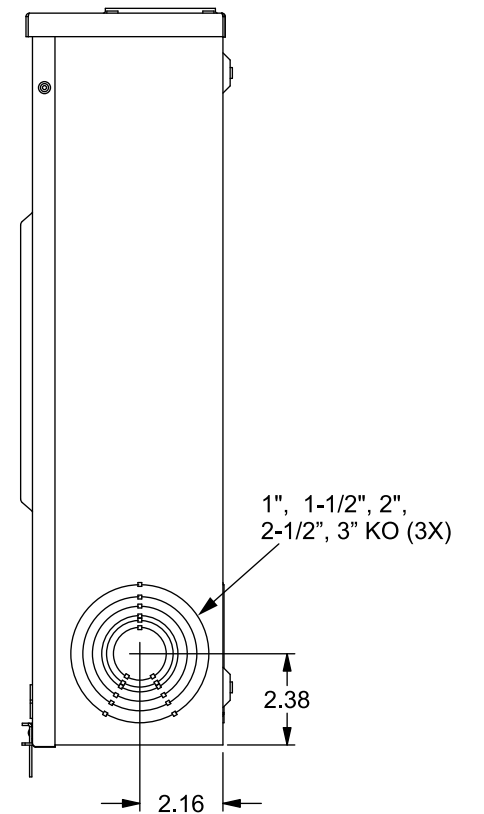

Catalog Number: RH173CRJNU

Features and Ratings

- Ringless Type Meter Socket
- 200A Continuous, 200A Max., 600V AC
- Outdoor Enclosure (Type 3R)
- Painted G90 Steel Enclosure
- 1 Phase, 3 Wire
- 5 Jaw Meter Socket, 5th Jaw @ 9 o'Clock Position
- Meter Socket Type HQ-5U
- For Overhead & Underground Service
- RX Type Hub Opening
- Lever Bypass
- 7/16" Barrel Lock Provision w/Bracket

VIEW SHOWN WITH COVER AND SHIELD REMOVED

Accessories

CONDUIT HUBS (RX Type)	
TRADE SIZE	CATALOG No.
1-1/4 INCH	EC38597 or H38597-2
1-1/2 INCH	EC38598 or H38598-2
2 INCH	EC38599 or H38599-2
2-1/2 INCH	EC38600 or H38600-2
Hub Cover Plate	EC38595 or H38595-1

GROUND LUG KIT Cat. No: H55303
Wire Size #4-14, Torque 50 IN-LB

GROUND LUG KIT Cat. No: H80500017
Wire Size #4-2, Torque 45 IN-LB
Wire Size #14-2/0, Torque 45 IN-LB

INSULATED NEUTRAL KIT
Cat. No: H64685-1

Connectors, Wire Sizes and Torques

CONNECTOR	WIRE SIZE	TORQUE
LINE, LOAD, NEUTRAL*	#6 - 350 kcmil	275 IN.-LBS.
GROUND	#14 - 2 AWG	45 IN.-LBS.

- * External Hex Drive 1/2"
- * Internal Hex Drive 5/16"

© 2020 Copyright Siemens Industry, Inc.