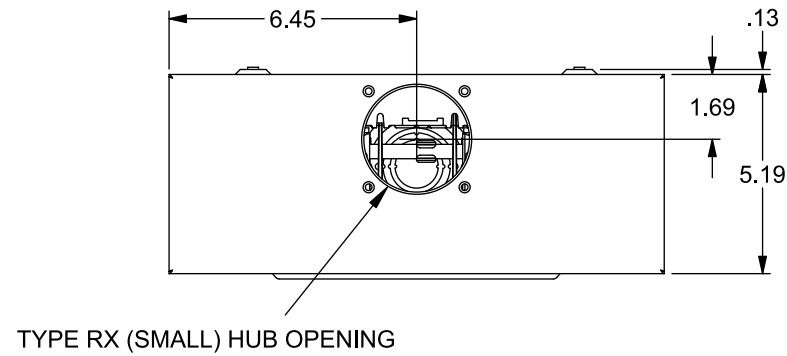

Catalog Number: RH173CRJNU

Features and Ratings

- Ringless Type Meter Socket
- 200A Continuous, 200A Max., 600V AC
- Outdoor Enclosure (Type 3R)
- Painted G90 Steel Enclosure
- 1 Phase, 3 Wire
- 5 Jaw Meter Socket, 5th Jaw @ 9 o'Clock Position
- Meter Socket Type HQ-5U
- For Overhead & Underground Service
- RX Type Hub Opening
- Lever Bypass
- 7/16" Barrel Lock Provision w/Bracket

VIEW SHOWN WITH COVER AND SHIELD REMOVED

Accessories

CONDUIT HUBS (RX Type)	
TRADE SIZE	CATALOG No.
1-1/4 INCH	EC38597 or H38597-2
1-1/2 INCH	EC38598 or H38598-2
2 INCH	EC38599 or H38599-2
2-1/2 INCH	EC38600 or H38600-2
Hub Cover Plate	EC38595 or H38595-1

Connectors, Wire Sizes and Torques

CONNECTOR	WIRE SIZE	TORQUE
LINE, LOAD, NEUTRAL*	#6 - 350 kcmil	275 IN.-LBS.
GROUND	#14 - 2 AWG	45 IN.-LBS.

- * External Hex Drive 1/2"
- * Internal Hex Drive 5/16"

© 2020 Copyright Siemens Industry, Inc.

MURRAY Murray Electrical Products
Siemens Industry, Inc.

Meter Socket

Description: **200A Cont, 5 Jaw, HQ-5U, 600V AC, Bonded Neutral, Painted Steel Enclosure**

KAM 12/3/20 DO NOT SCALE DRAWING Dwg No: **RH173CRJNU**