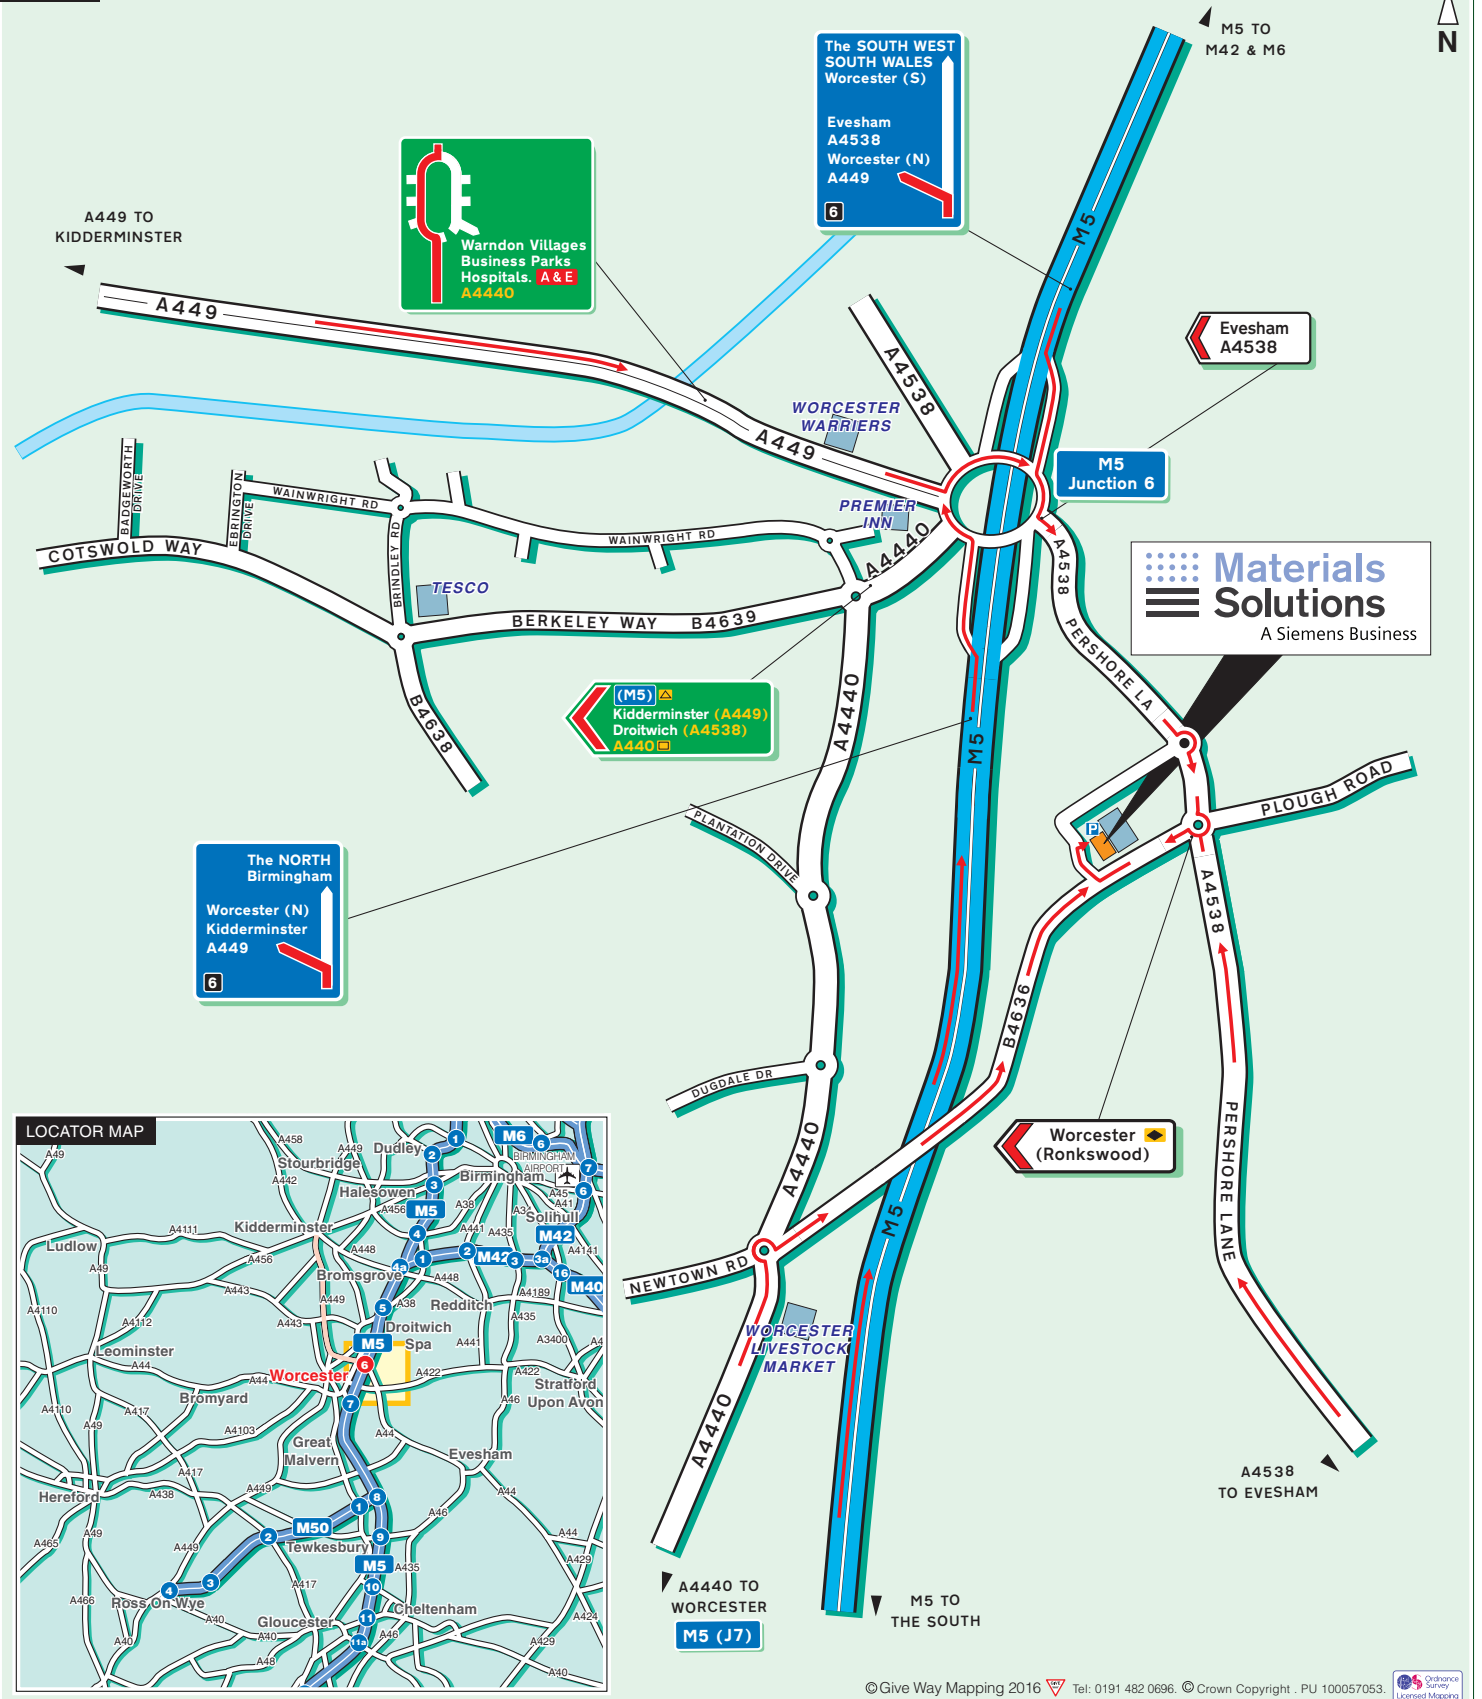

## Public Transport

By Rail, Worcester Foregate Station.  
 Approximately a 15 minute taxi ride away.  
 Worcester Shrub Hill Station.  
 Approximately a 15 minute taxi ride away.  
 For information on train operators and times  
 phone National Rail Enquiries on 0845 7484950.

MAIN MAP

Please refer to the map on the reverse for detailed instructions to reach the site.