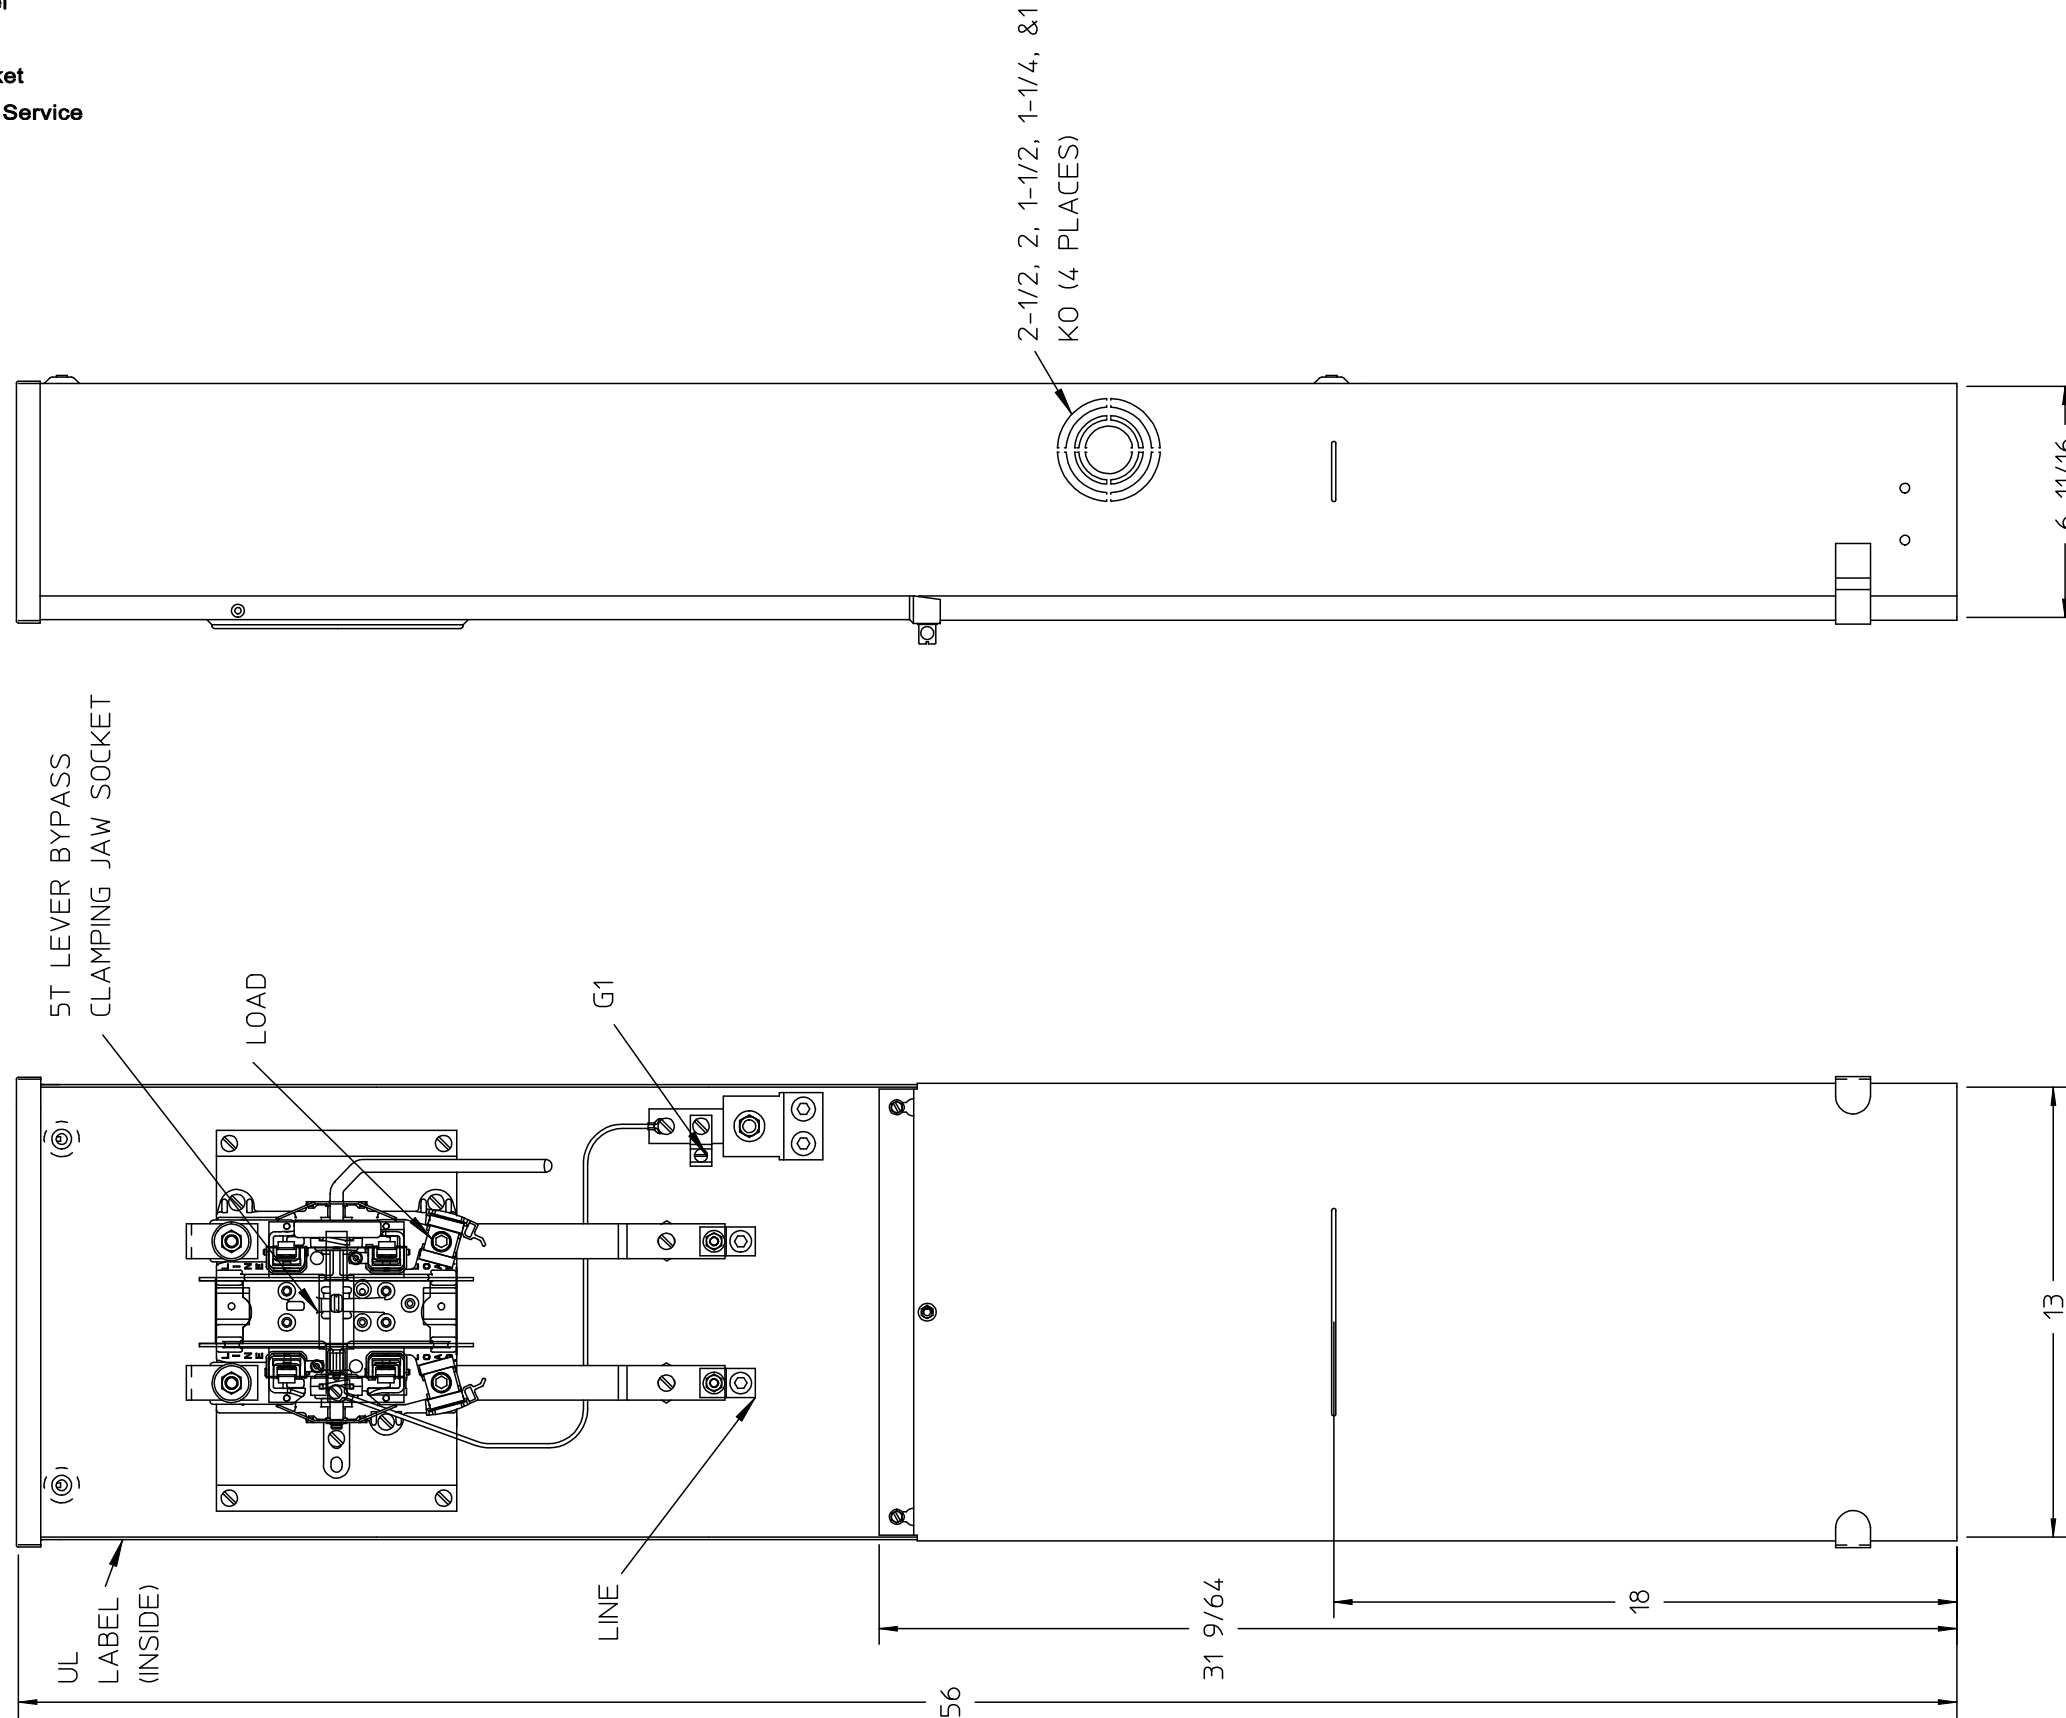

Catalog Number: 40405P-93MR

Features and Ratings

- Ringless Lever Bypass Type Meter Socket
- 200A Continuous, 200A Max., 600V AC
- Outdoor Enclosure (NEMA Type 3R)
- Painted G90 Steel
- 1 Phase, 3 Wire
- 5 Jaw Meter Socket
- For Underground Service

Connectors, Wire Sizes and Torques

CONNECTOR	WIRE SIZE	TORQUE
LINE	#4-300kcmil	275 IN.-LBS.
LOAD	#6-350kcmil	275 IN.-LBS.
G1	#14-1/0 AWG	50 IN.-LBS.

© 2015 Copyright Siemens Industry, Inc.

TALON
METER PEDESTAL

Description:

200A SKT/PED LBP 5T

11/18/14 KP DO NOT SCALE DRAWING Dwg No: 40405P-93MR